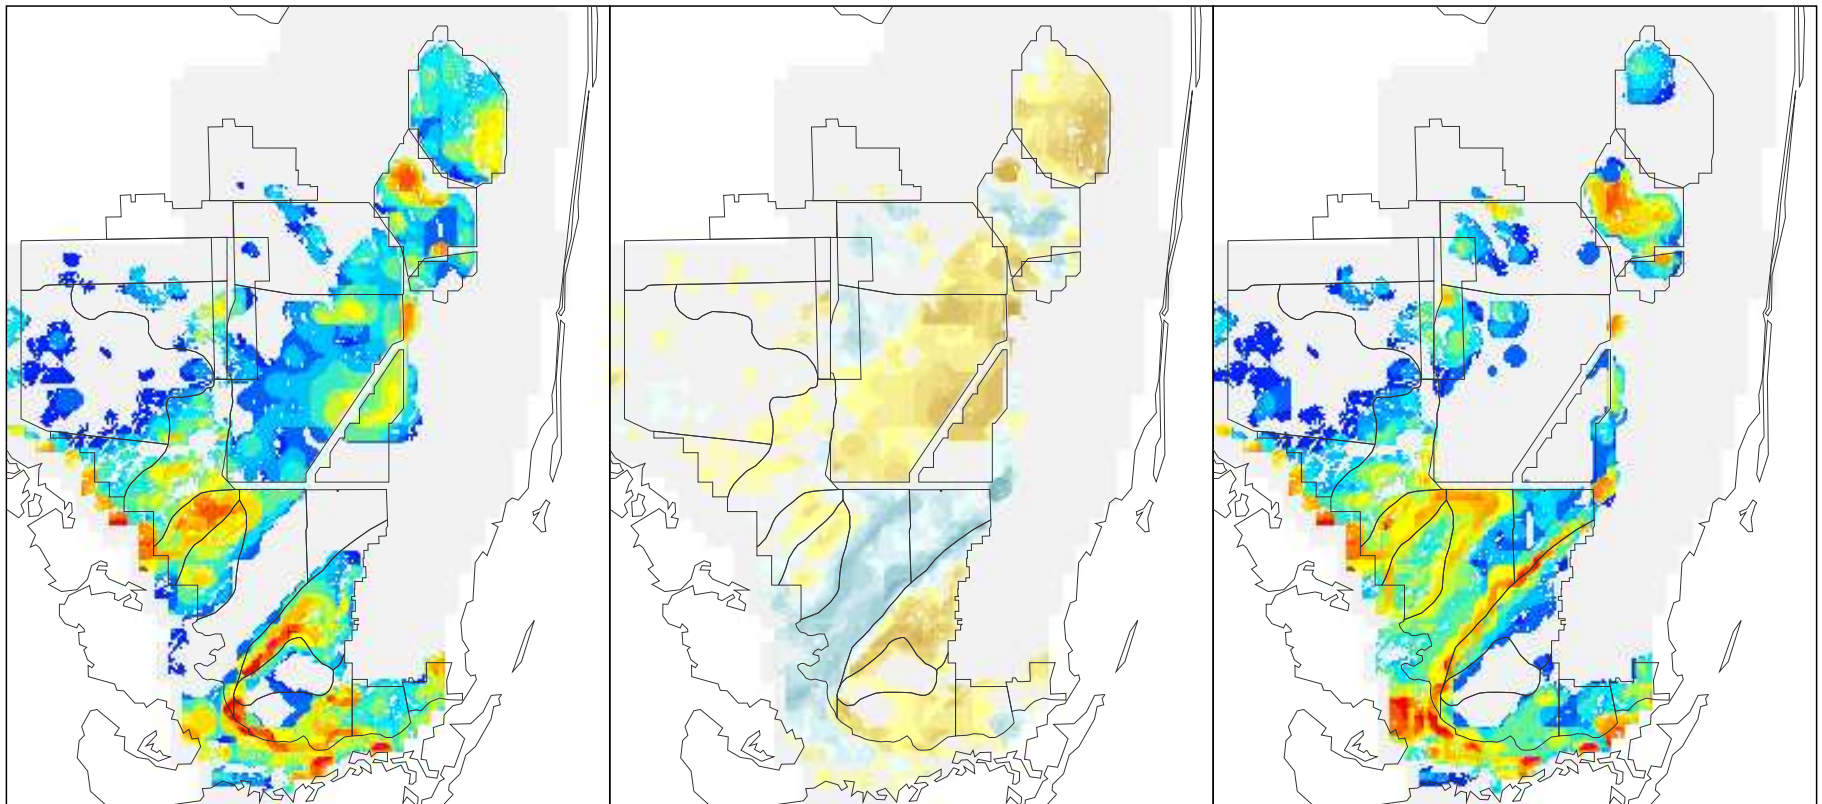

NSM Ver 4.6F

NSM Ver 4.6F – 2000B1 (2 mile)

2000B1 (2 mile)

Foraging Condition Index Value

Difference Legend

## Short Legged Wading Bird Foraging Condition for the Year 2000