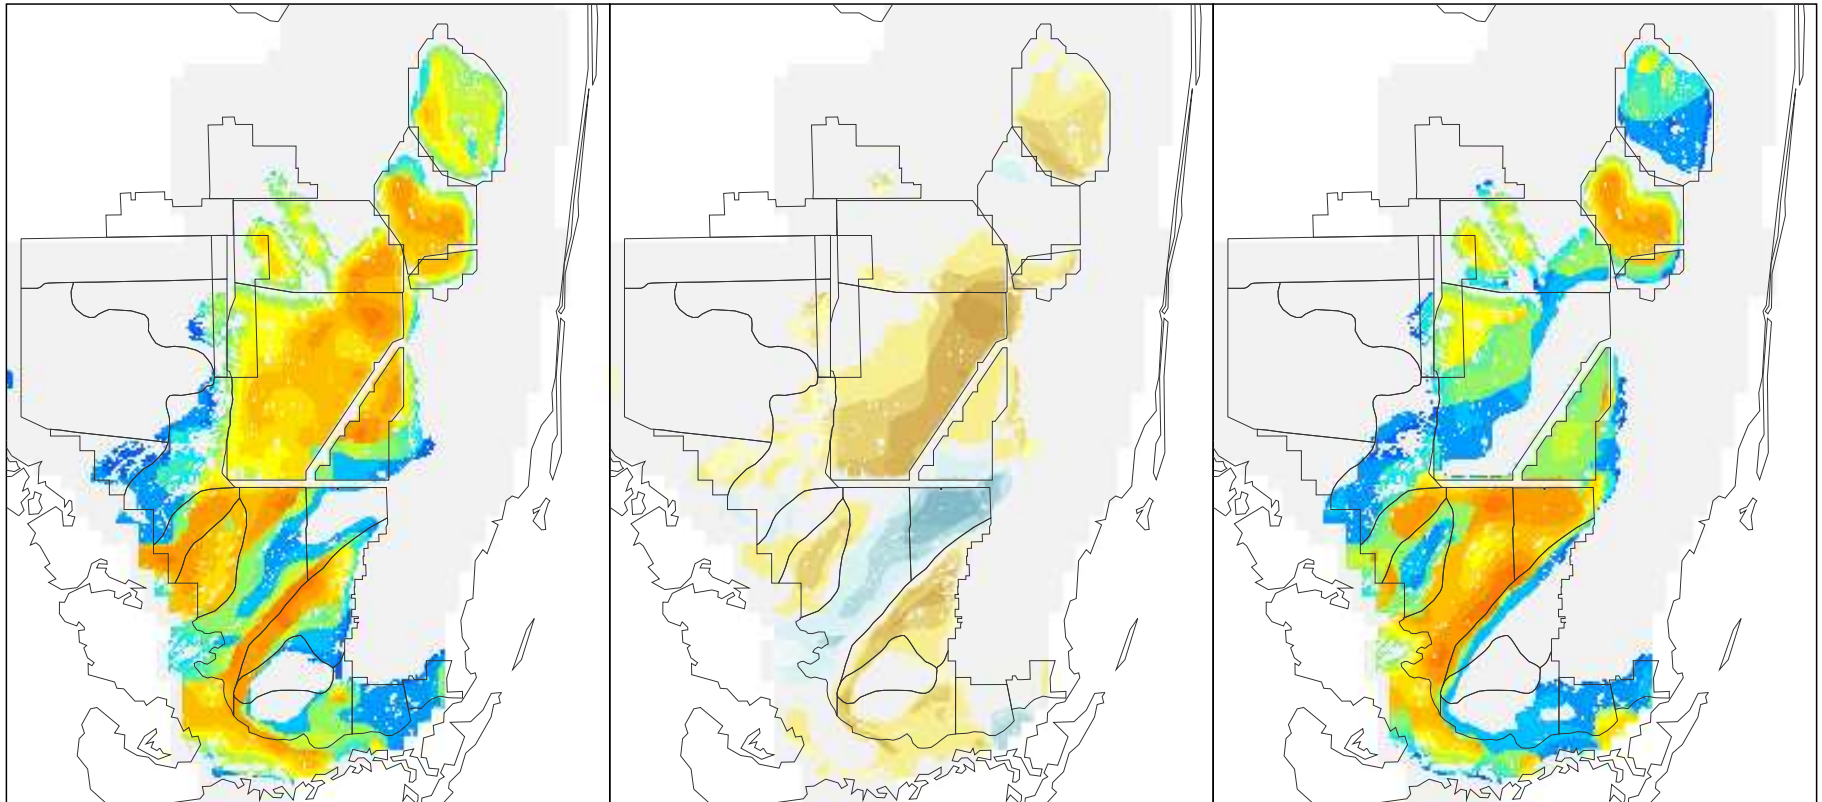

NSM Ver 4.6F

NSM Ver 4.6F – 2000B1 (2 mile)

2000B1 (2 mile)

Foraging Condition Index Value

Difference Legend

### Long Legged Wading Bird Foraging Condition for the Year 2000