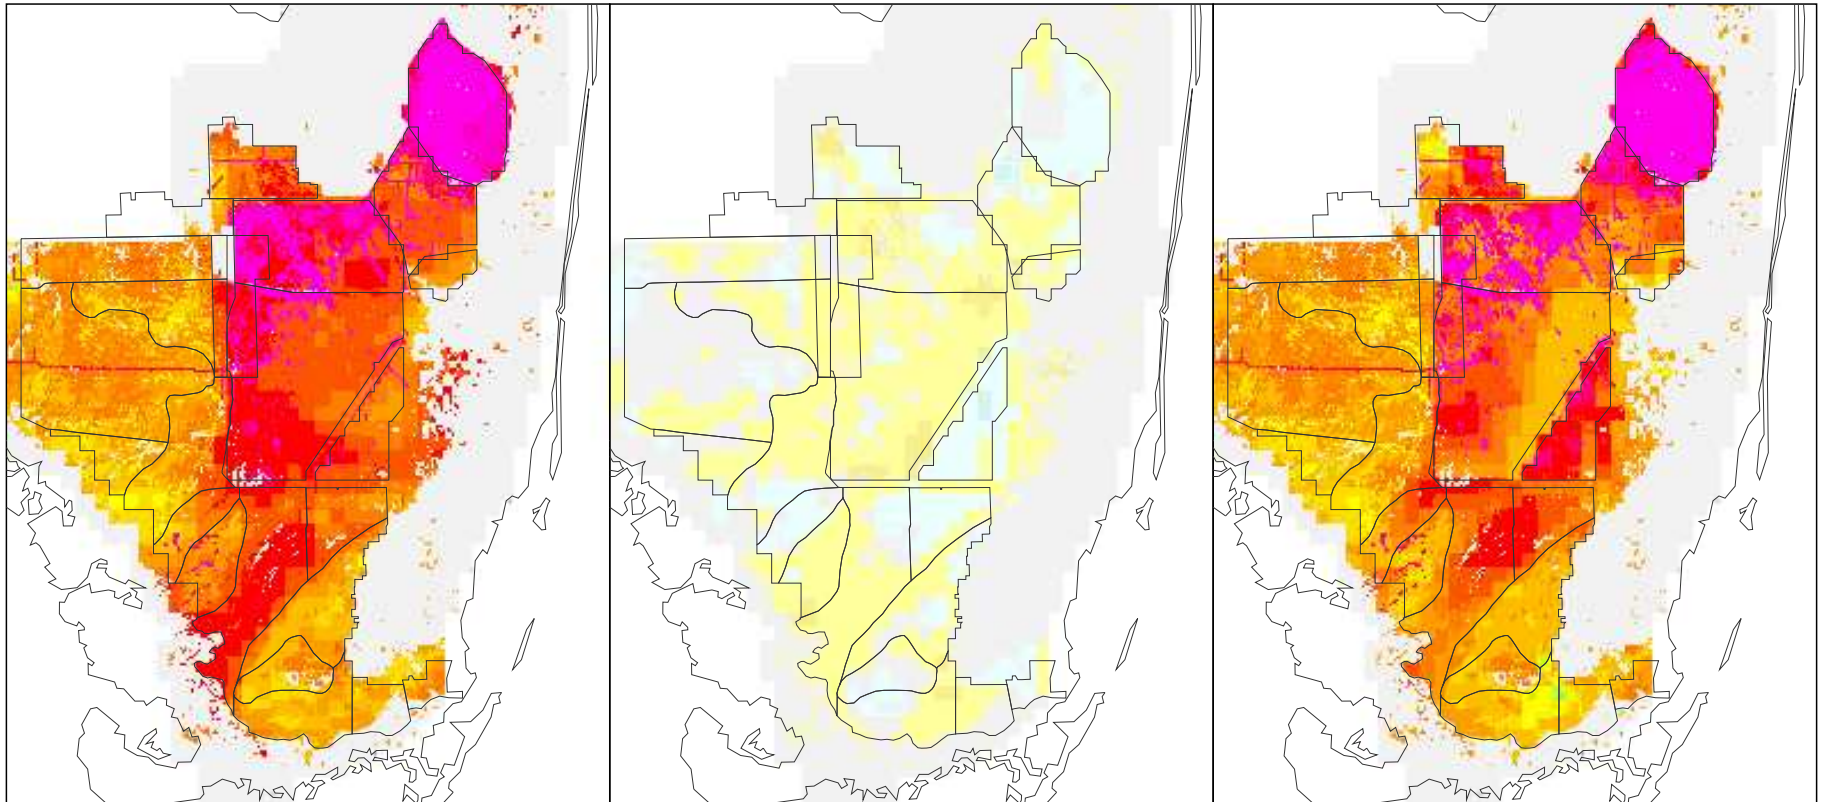

NSM Ver 4.6F

NSM Ver 4.6F – 2000B1 (2 mile)

2000B1 (2 mile)

Breeding Potential Index Value

Difference Legend

## Alligator Breeding Potential for the Year 2000