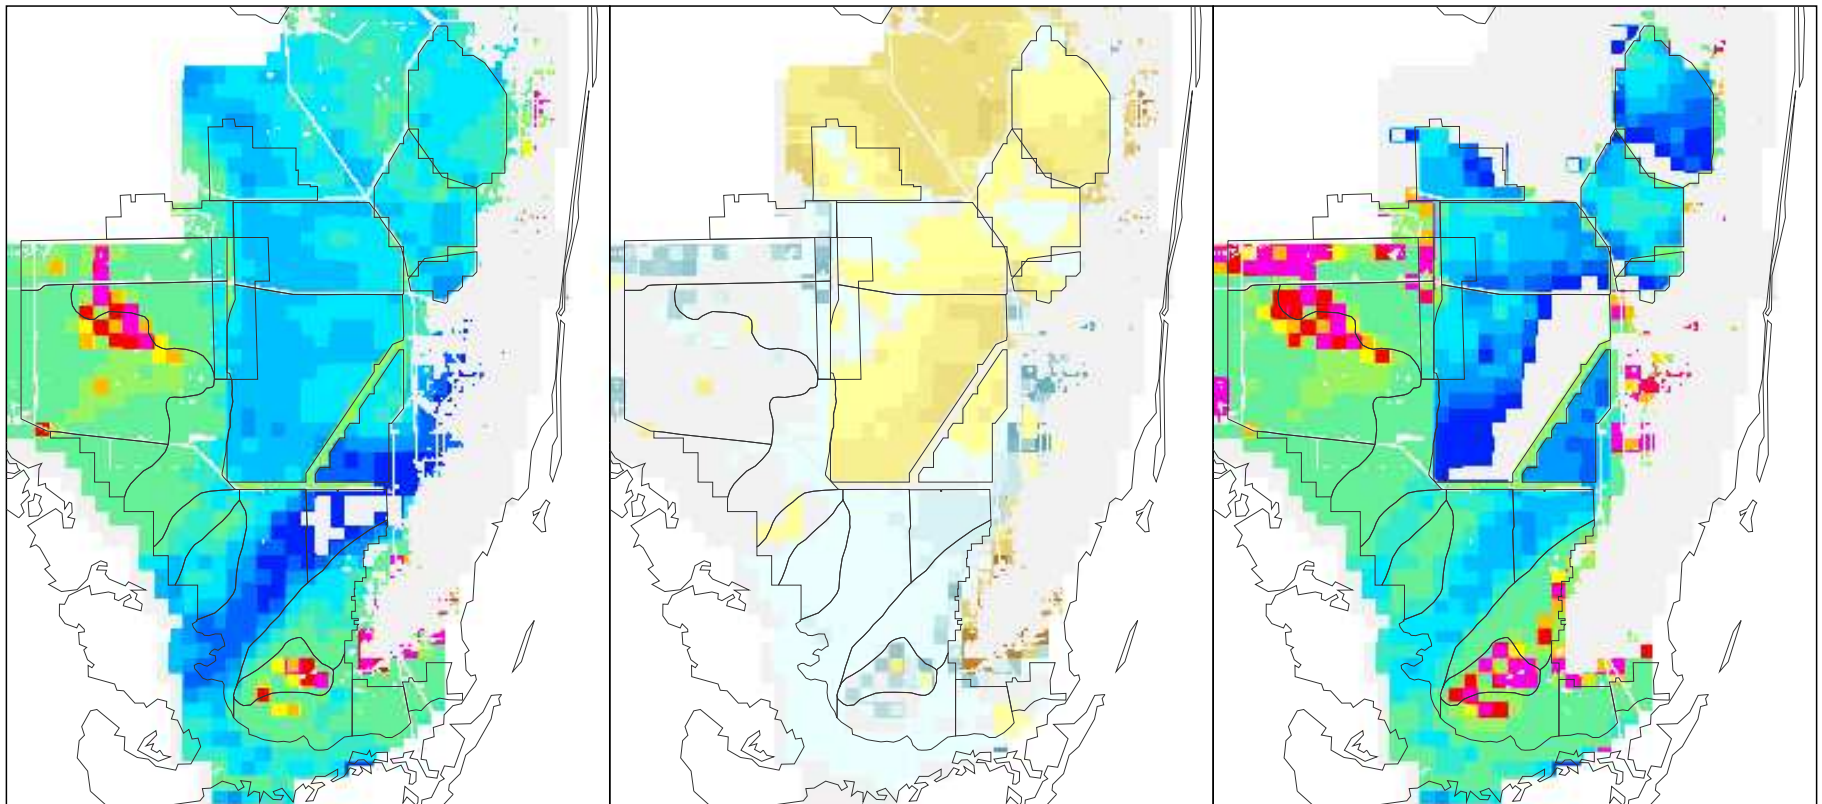

NSM Ver 4.6F

NSM Ver 4.6F – 2000B1 (2 mile)

2000B1 (2 mile)

Breeding Potential Index Value

Difference Legend

## White-tailed Deer Breeding Potential for the Year 2000