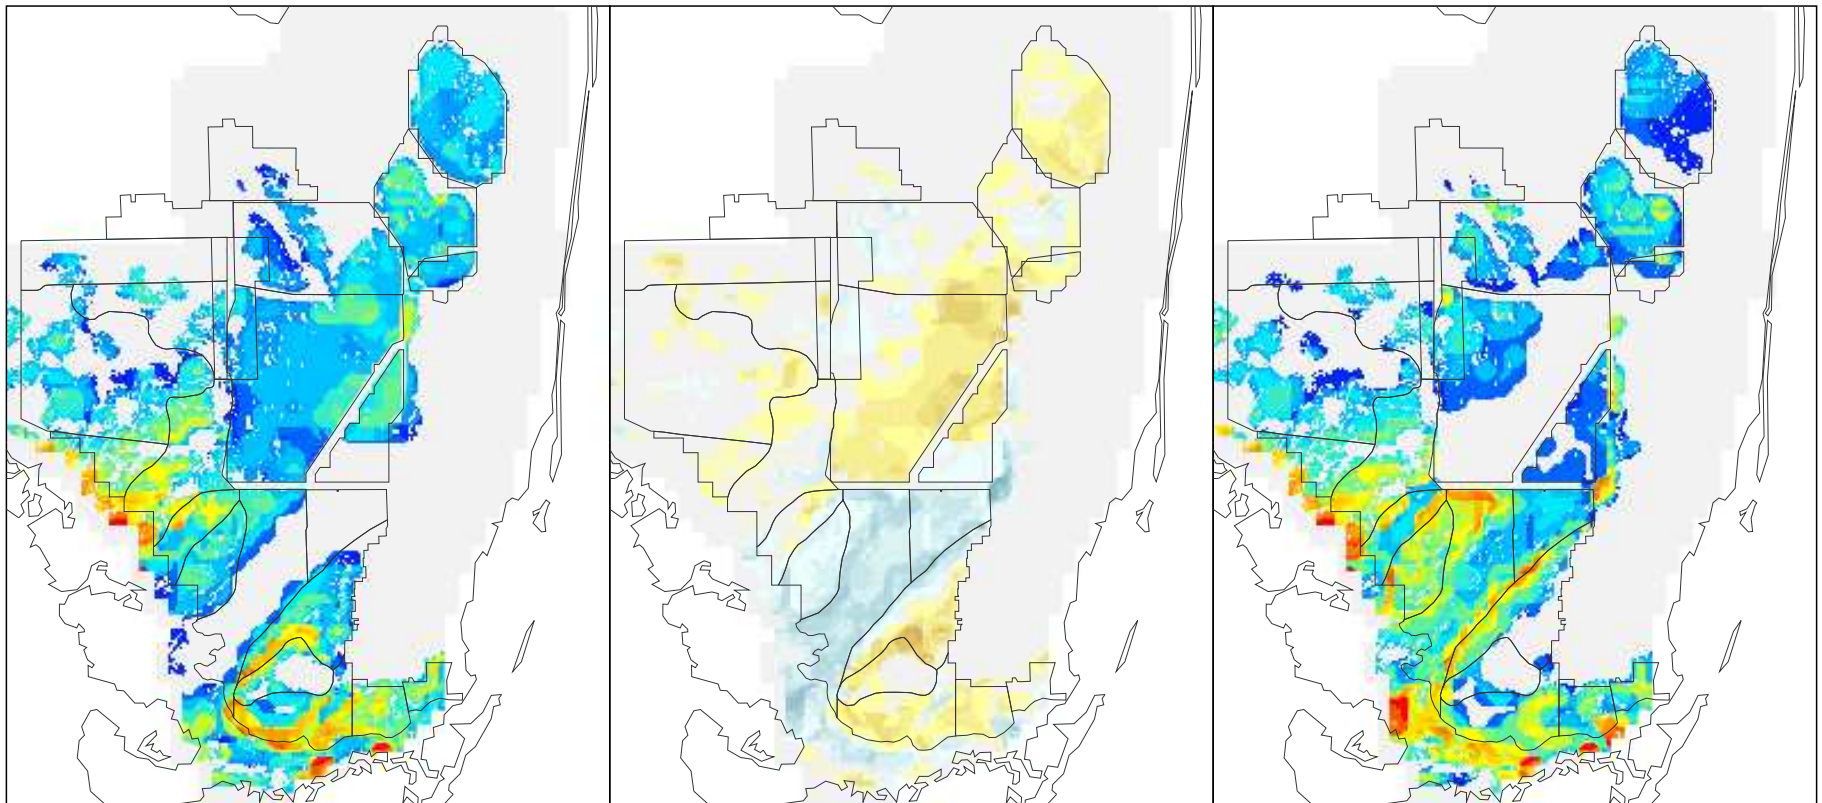

NSM Ver 4.6F

NSM Ver 4.6F - 2000B1 (2 mile)

2000B1 (2 mile)

Foraging Condition Index Value

Difference Legend

Short Legged Wading Bird Foraging Condition for the Year 1999