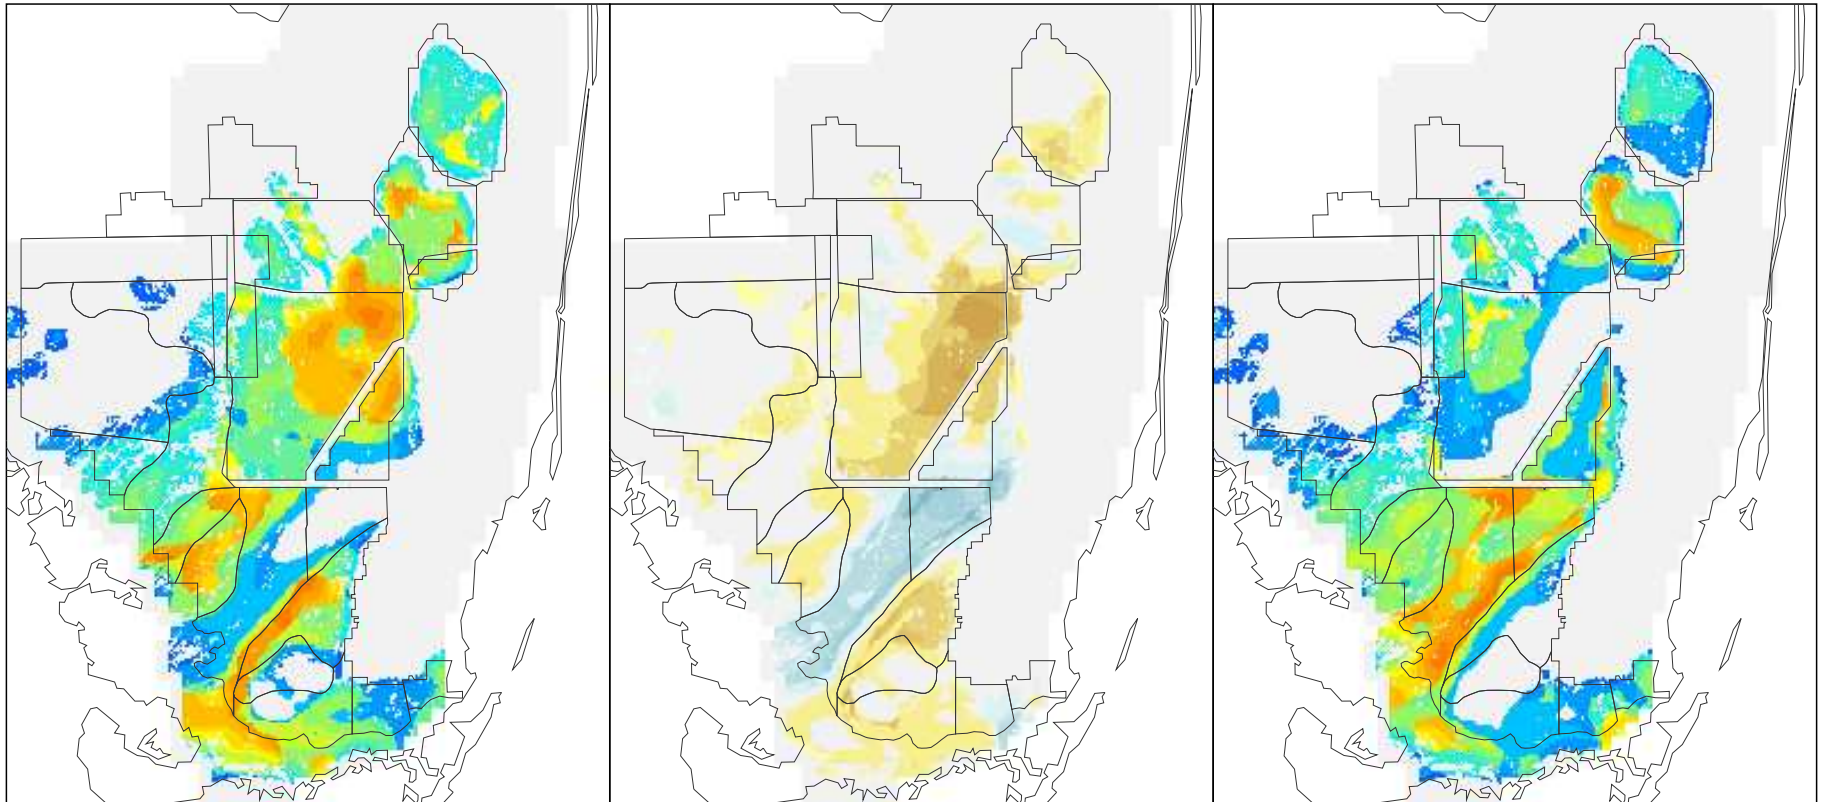

NSM Ver 4.6F

NSM Ver 4.6F – 2000B1 (2 mile)

2000B1 (2 mile)

Foraging Condition Index Value

Difference Legend

Long Legged Wading Bird Foraging Condition for the Year 1999