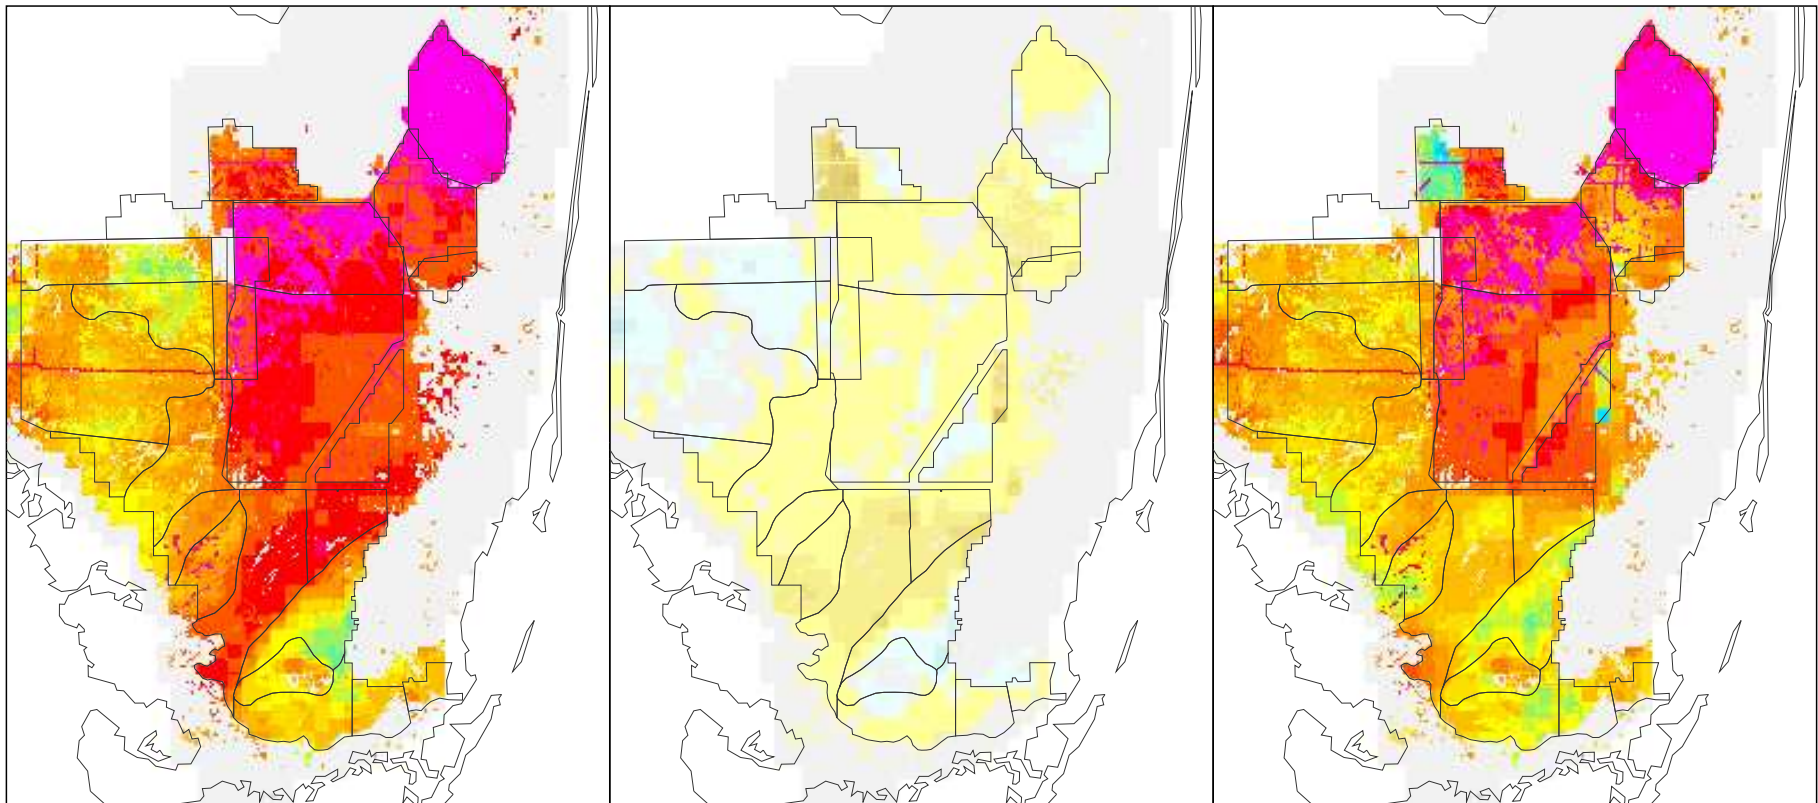

NSM Ver 4.6F

NSM Ver 4.6F – 2000B1 (2 mile)

2000B1 (2 mile)

Breeding Potential Index Value

Difference Legend

Alligator Breeding Potential for the Year 1999