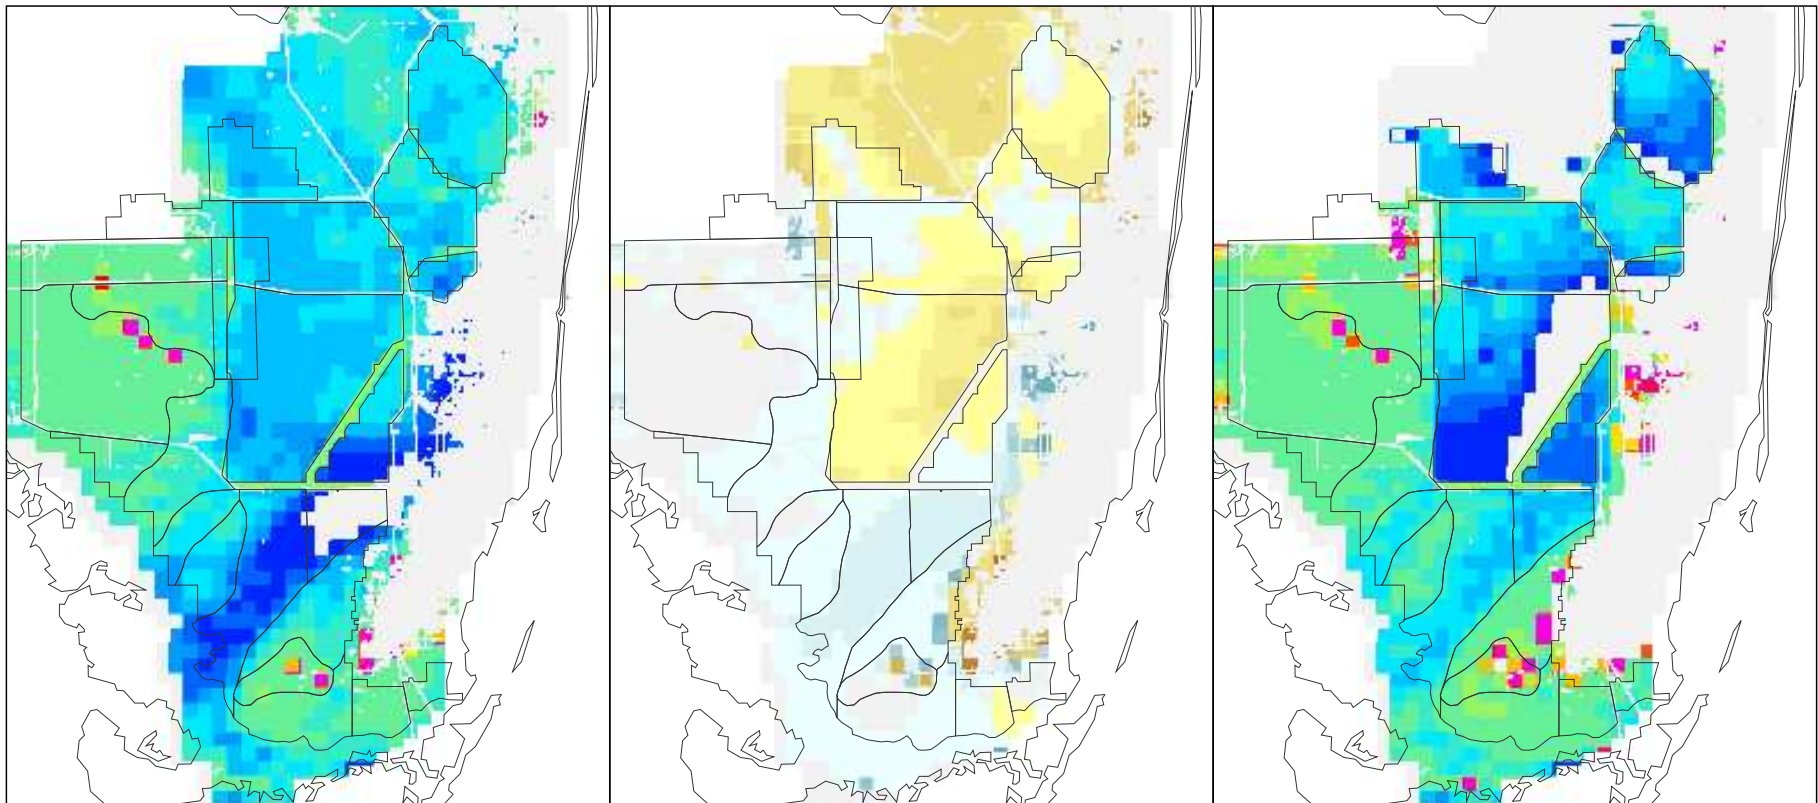

NSM Ver 4.6F

NSM Ver 4.6F – 2000B1 (2 mile)

2000B1 (2 mile)

Breeding Potential Index Value

Difference Legend

White-tailed Deer Breeding Potential for the Year 1999