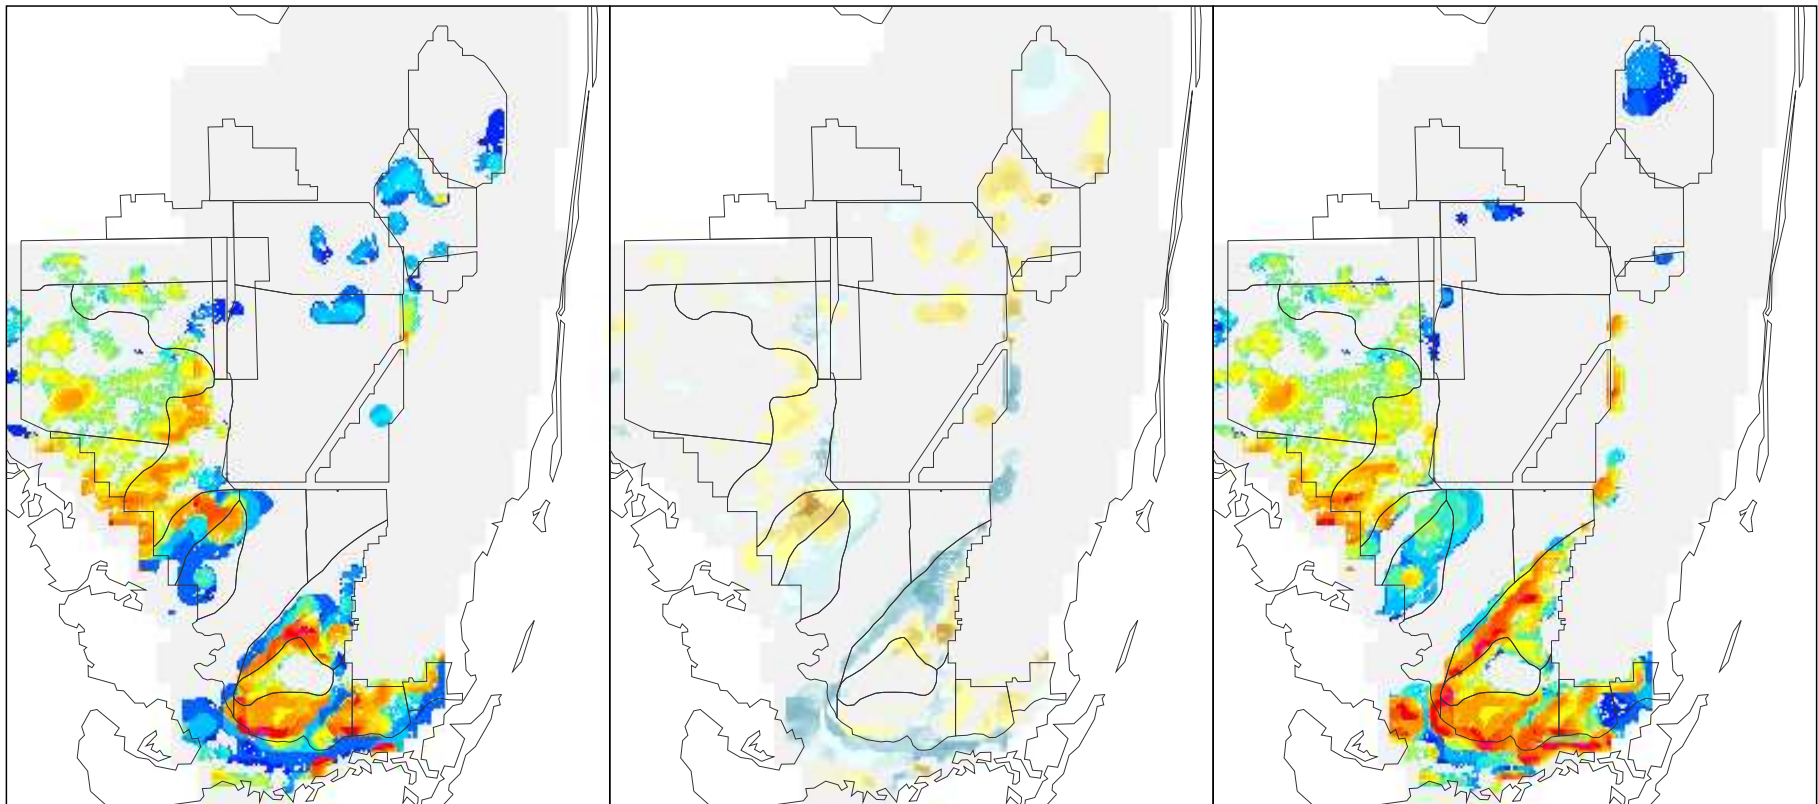

NSM Ver 4.6F

NSM Ver 4.6F – 2000B1 (2 mile)

2000B1 (2 mile)

Foraging Condition Index Value

Difference Legend

Short Legged Wading Bird Foraging Condition for the Year 1998