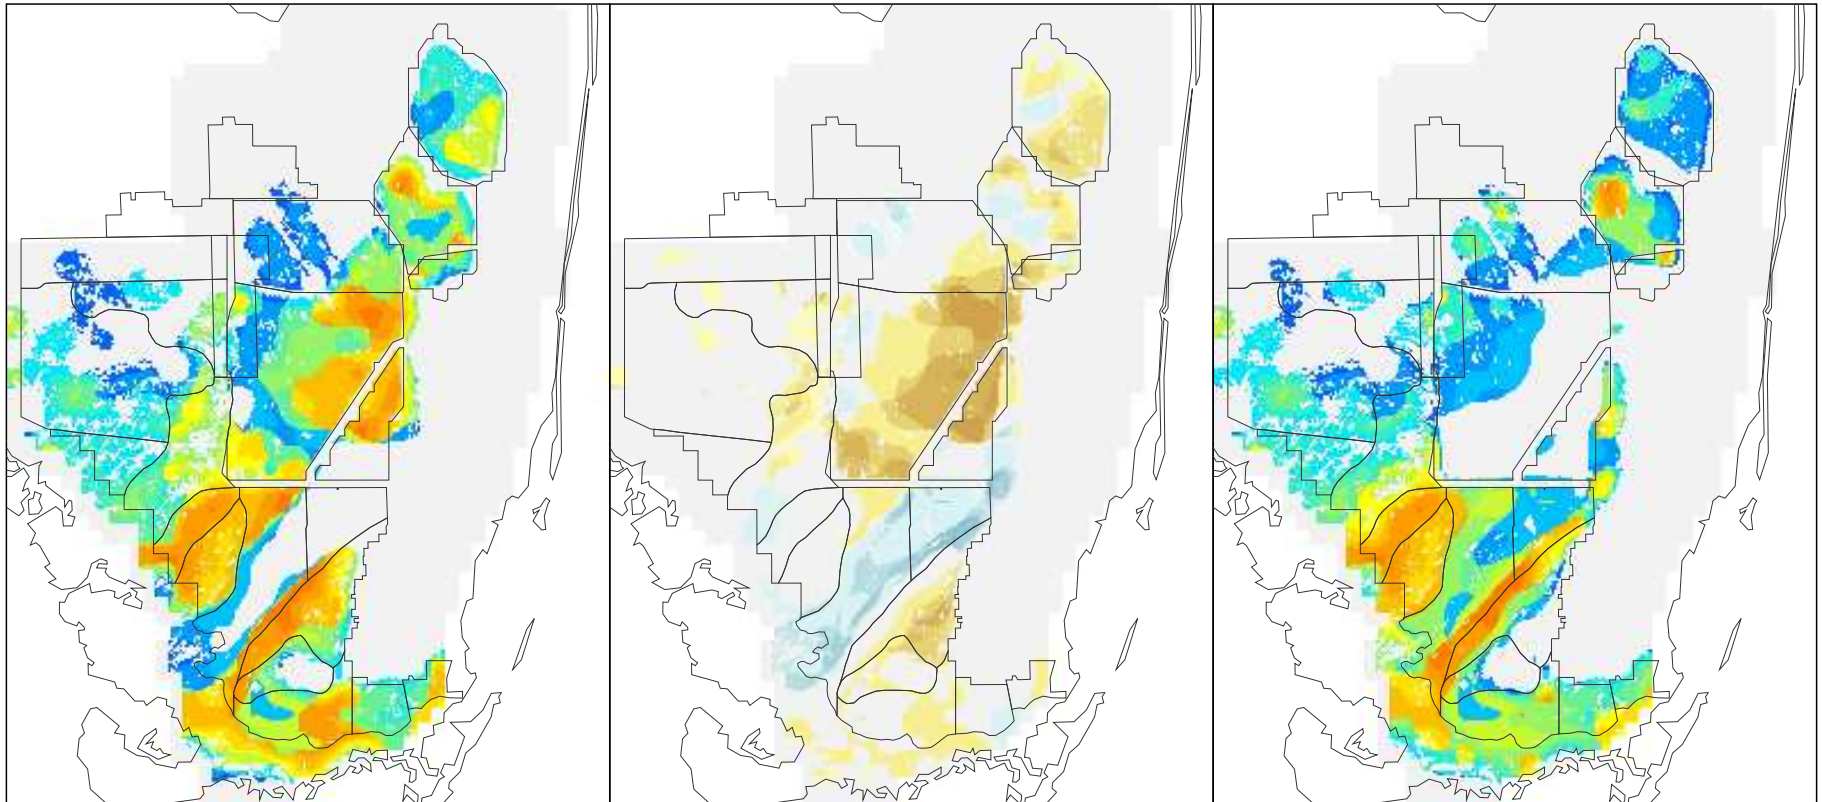

NSM Ver 4.6F

NSM Ver 4.6F – 2000B1 (2 mile)

2000B1 (2 mile)

Foraging Condition Index Value

Difference Legend

Long Legged Wading Bird Foraging Condition for the Year 1998