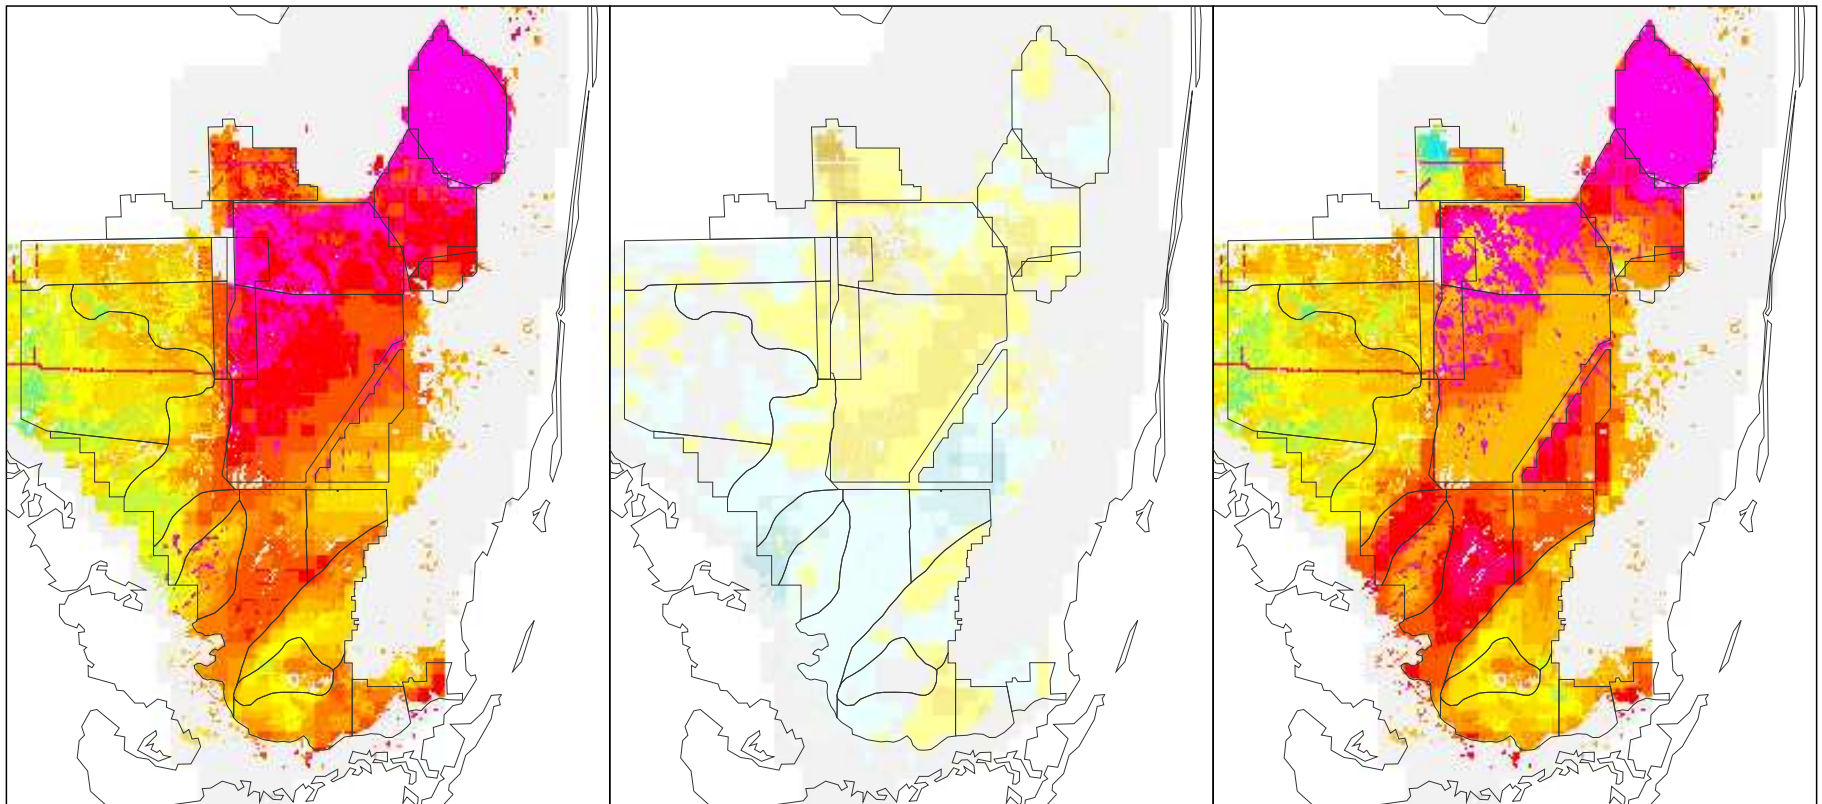

NSM Ver 4.6F

NSM Ver 4.6F – 2000B1 (2 mile)

2000B1 (2 mile)

Breeding Potential Index Value

Difference Legend

### Alligator Breeding Potential for the Year 1998