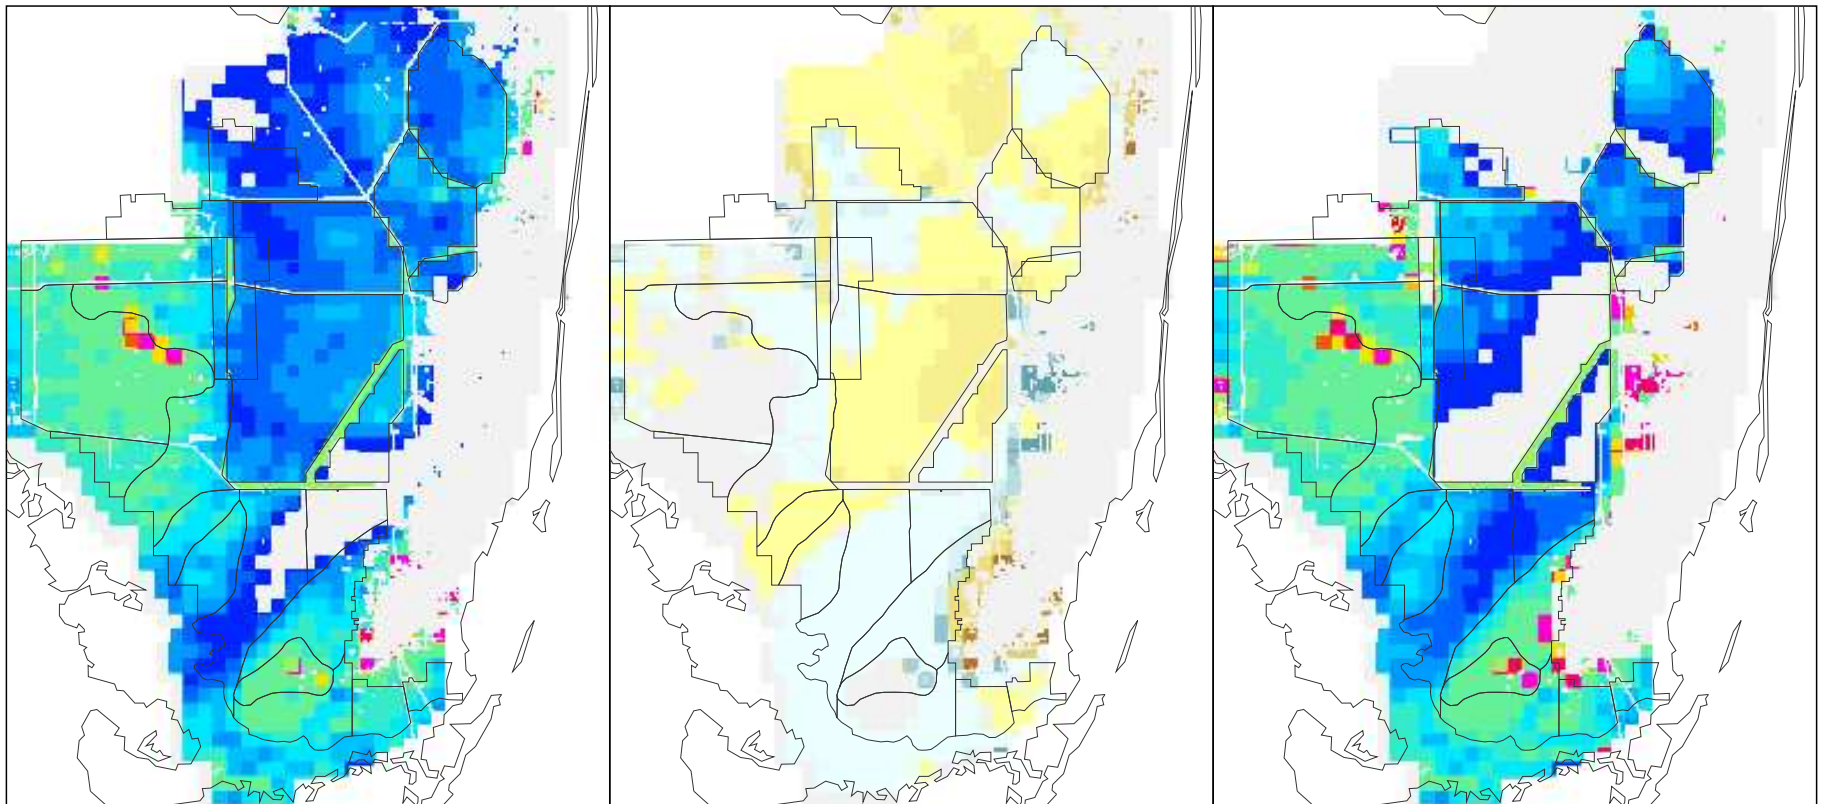

NSM Ver 4.6F

NSM Ver 4.6F – 2000B1 (2 mile)

2000B1 (2 mile)

Breeding Potential Index Value

Difference Legend

White-tailed Deer Breeding Potential for the Year 1998