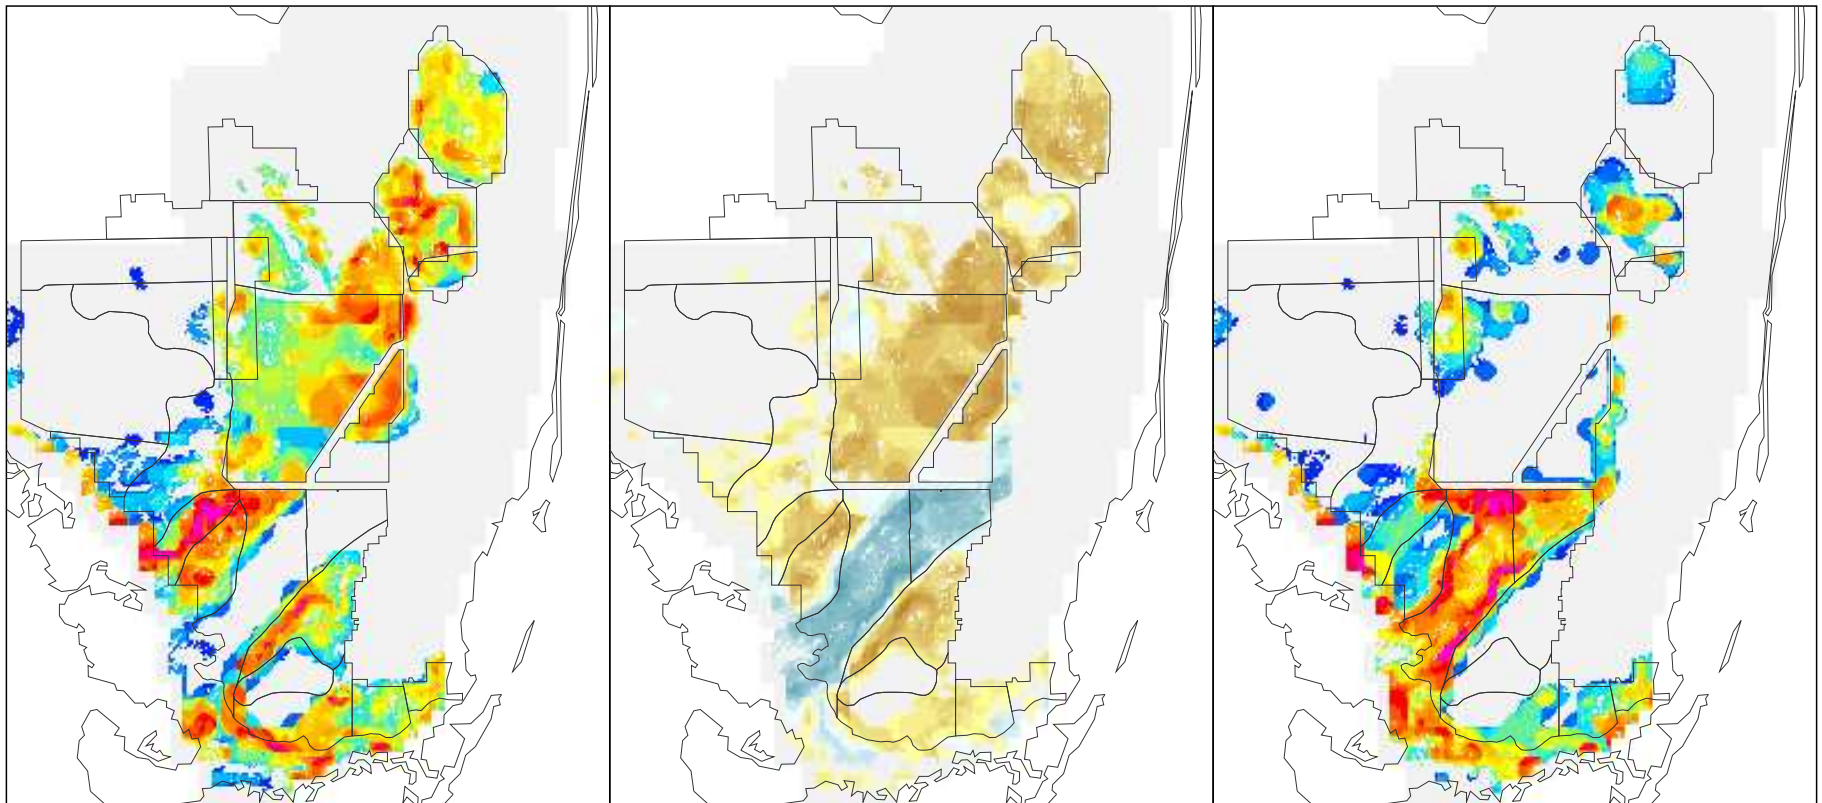

NSM Ver 4.6F

NSM Ver 4.6F – 2000B1 (2 mile)

2000B1 (2 mile)

Foraging Condition Index Value

Difference Legend

Short Legged Wading Bird Foraging Condition for the Year 1997