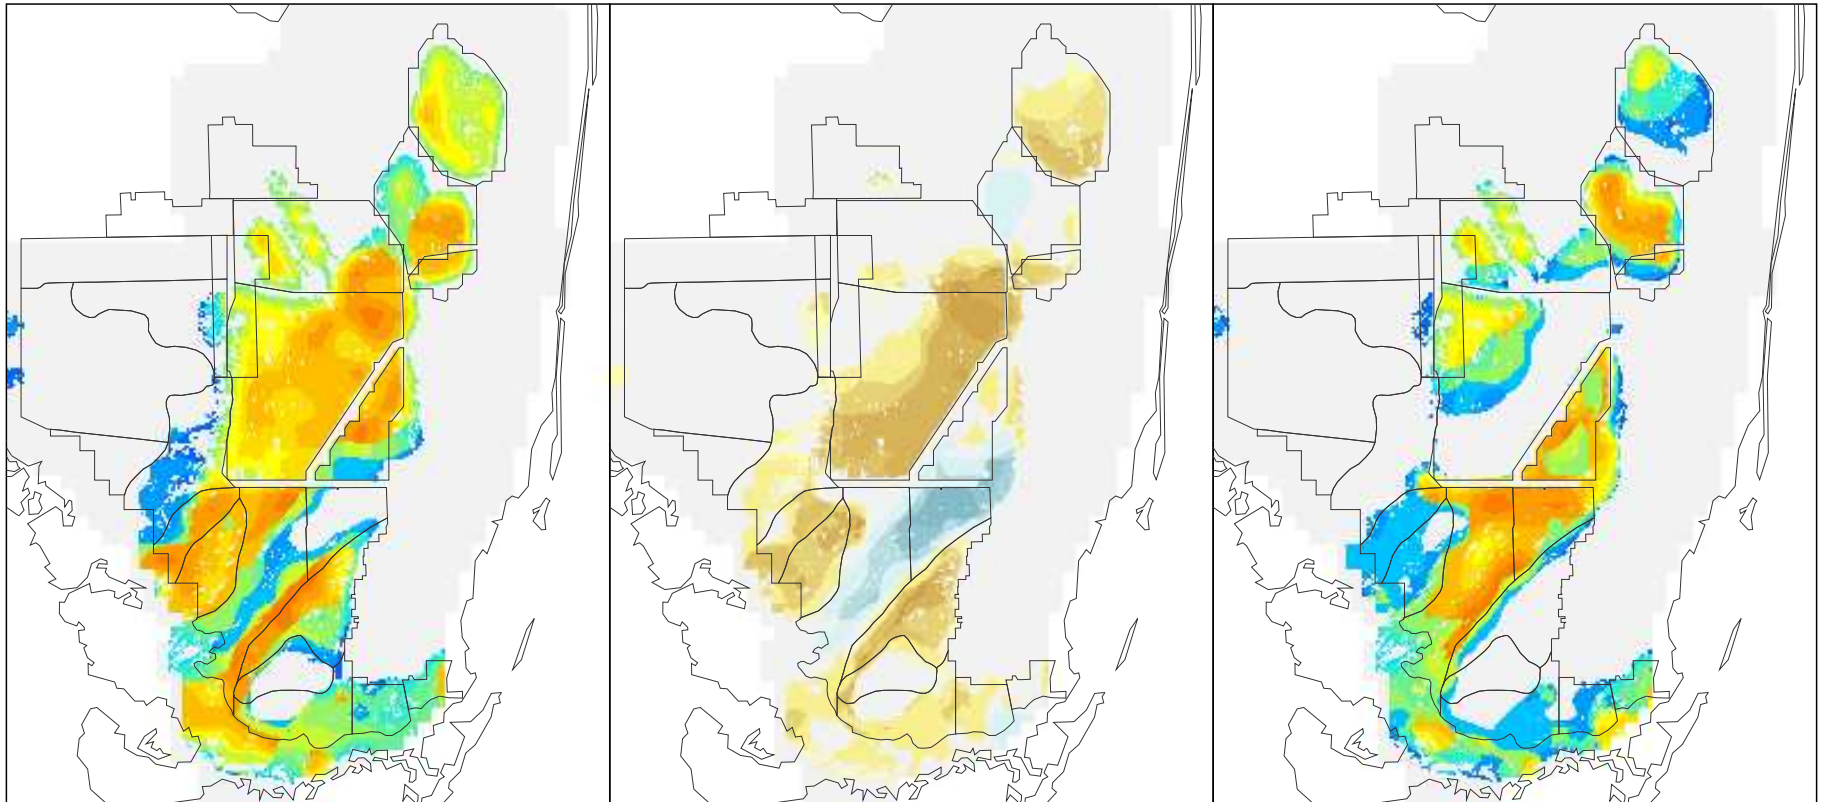

NSM Ver 4.6F

NSM Ver 4.6F – 2000B1 (2 mile)

2000B1 (2 mile)

Foraging Condition Index Value

Difference Legend

Long Legged Wading Bird Foraging Condition for the Year 1997