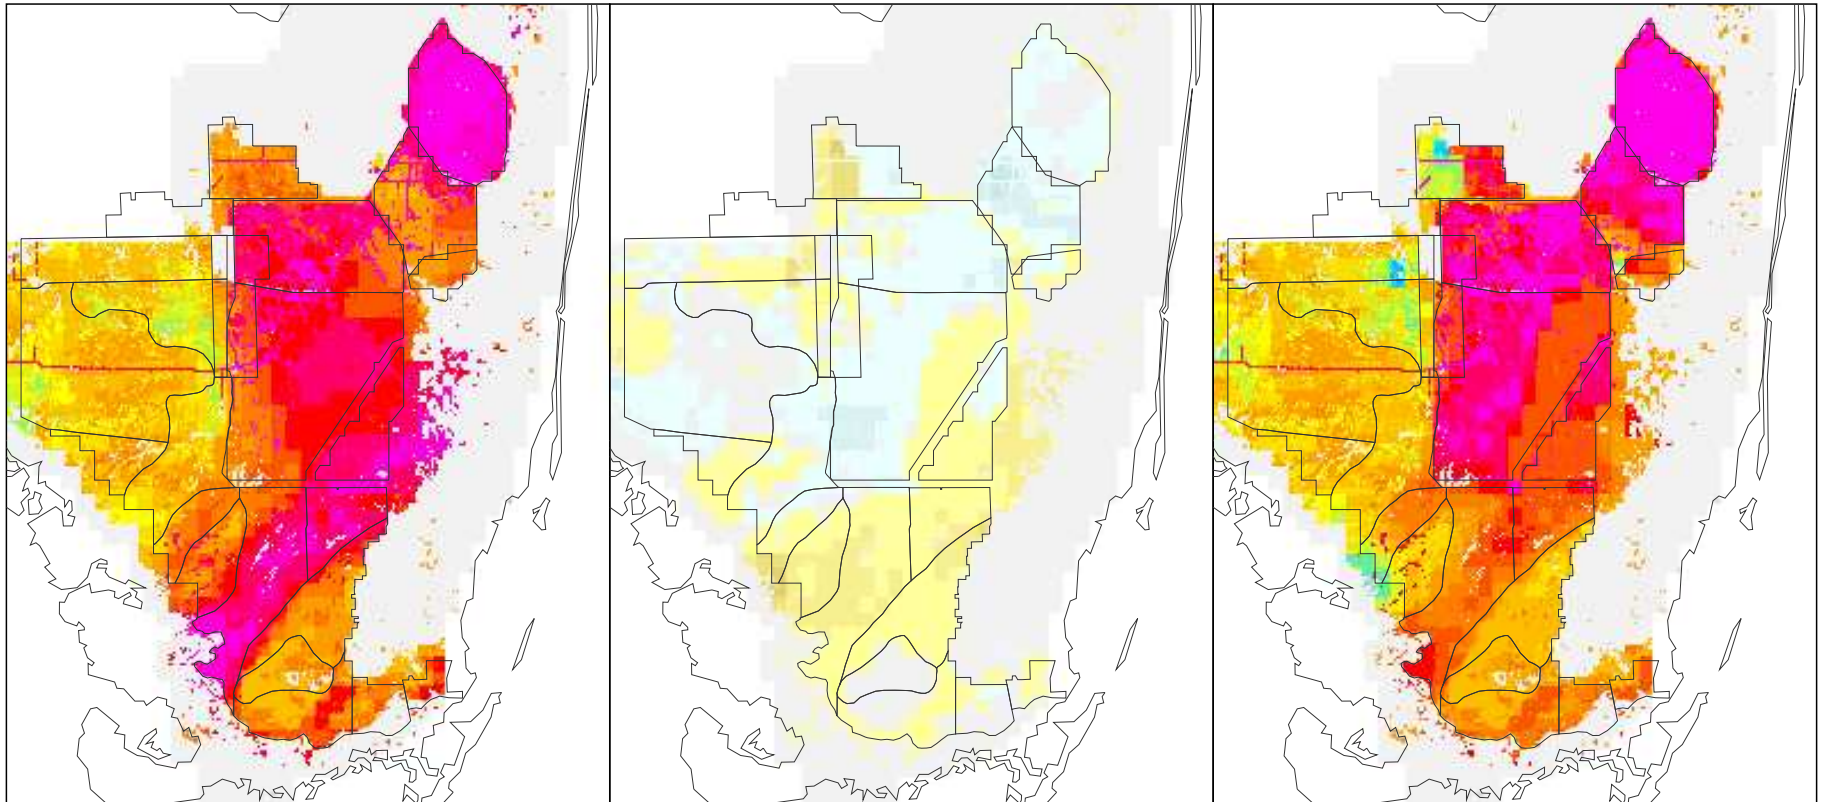

NSM Ver 4.6F

NSM Ver 4.6F – 2000B1 (2 mile)

2000B1 (2 mile)

Breeding Potential Index Value

Difference Legend

Alligator Breeding Potential for the Year 1997