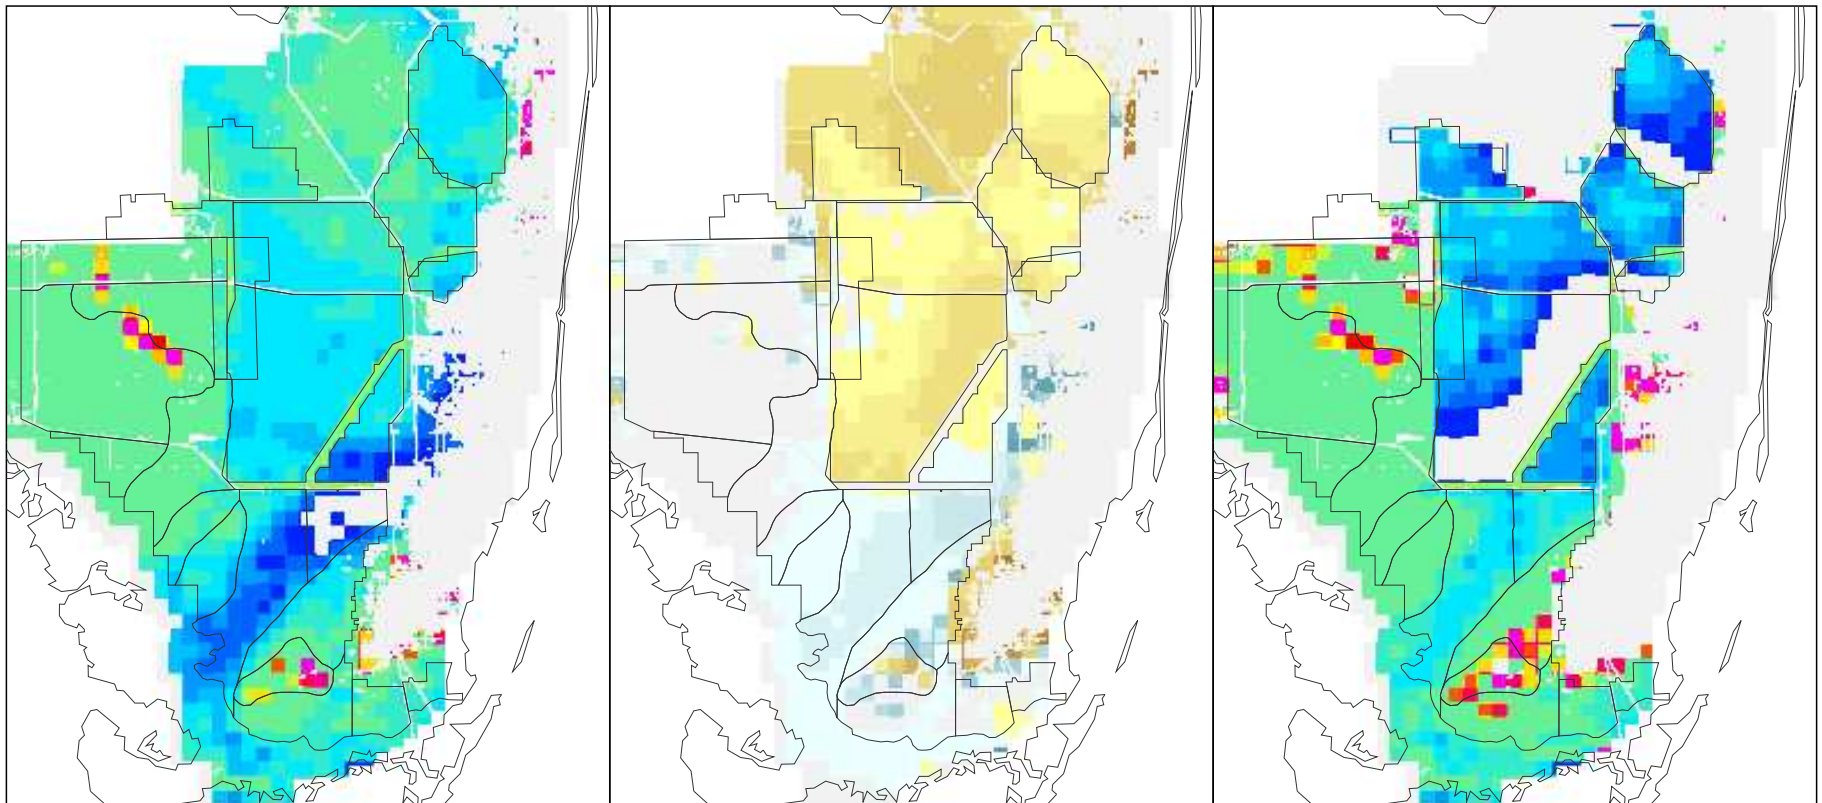

NSM Ver 4.6F

NSM Ver 4.6F – 2000B1 (2 mile)

2000B1 (2 mile)

Breeding Potential Index Value

Difference Legend

### White-tailed Deer Breeding Potential for the Year 1997