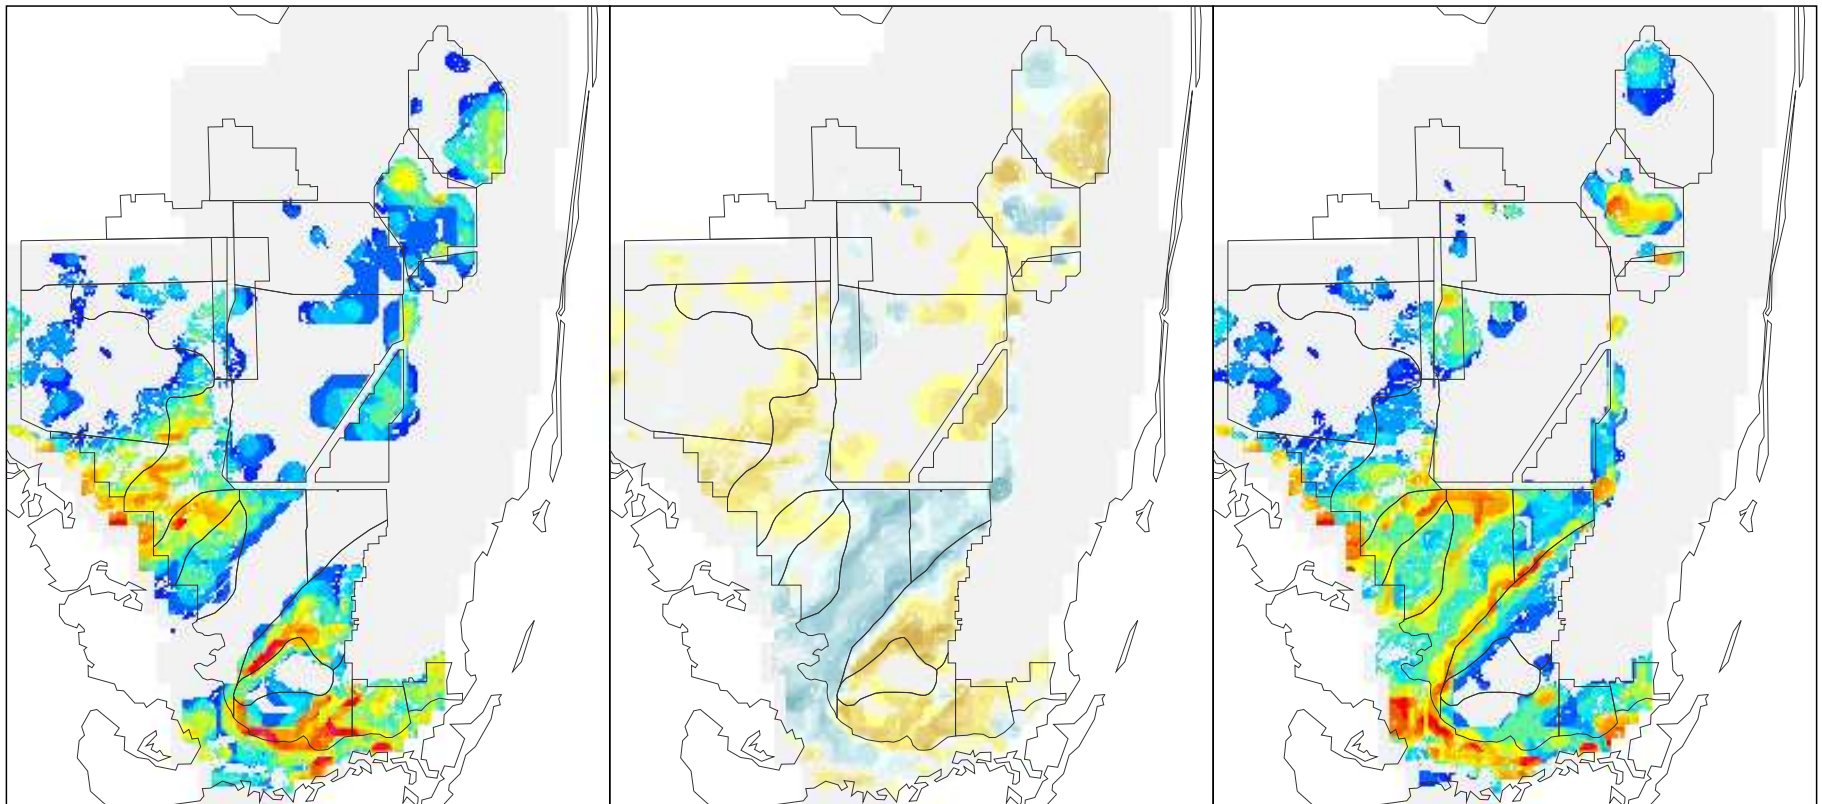

NSM Ver 4.6F

NSM Ver 4.6F – 2000B1 (2 mile)

2000B1 (2 mile)

Foraging Condition Index Value

Difference Legend

## Short Legged Wading Bird Foraging Condition for the Year 1996