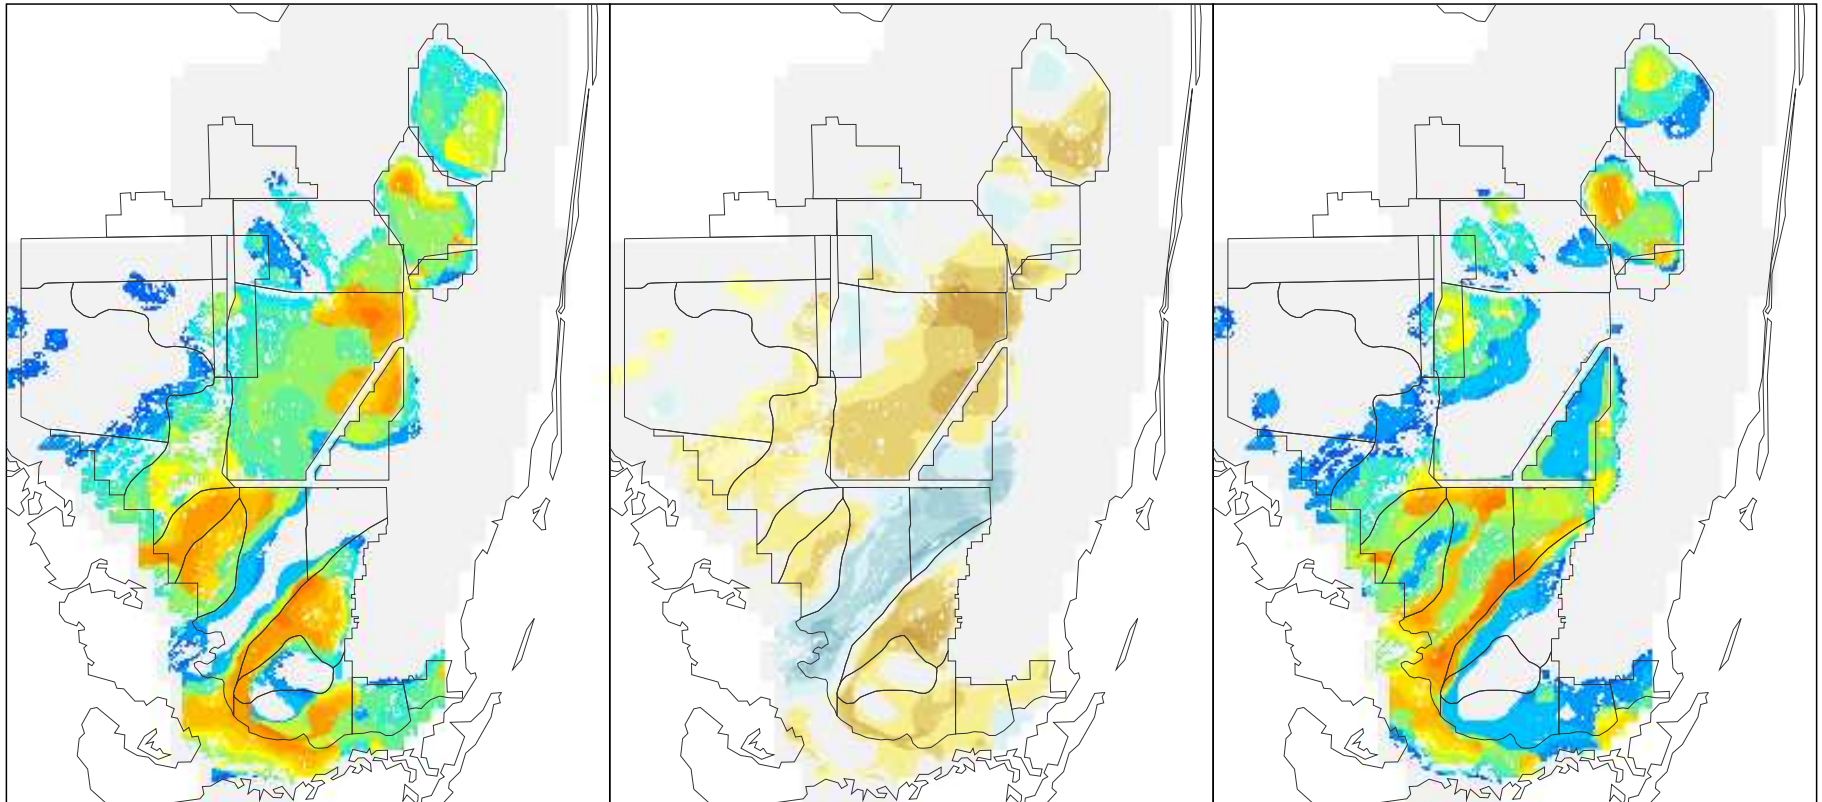

NSM Ver 4.6F

NSM Ver 4.6F – 2000B1 (2 mile)

2000B1 (2 mile)

Foraging Condition Index Value

Difference Legend

### Long Legged Wading Bird Foraging Condition for the Year 1996