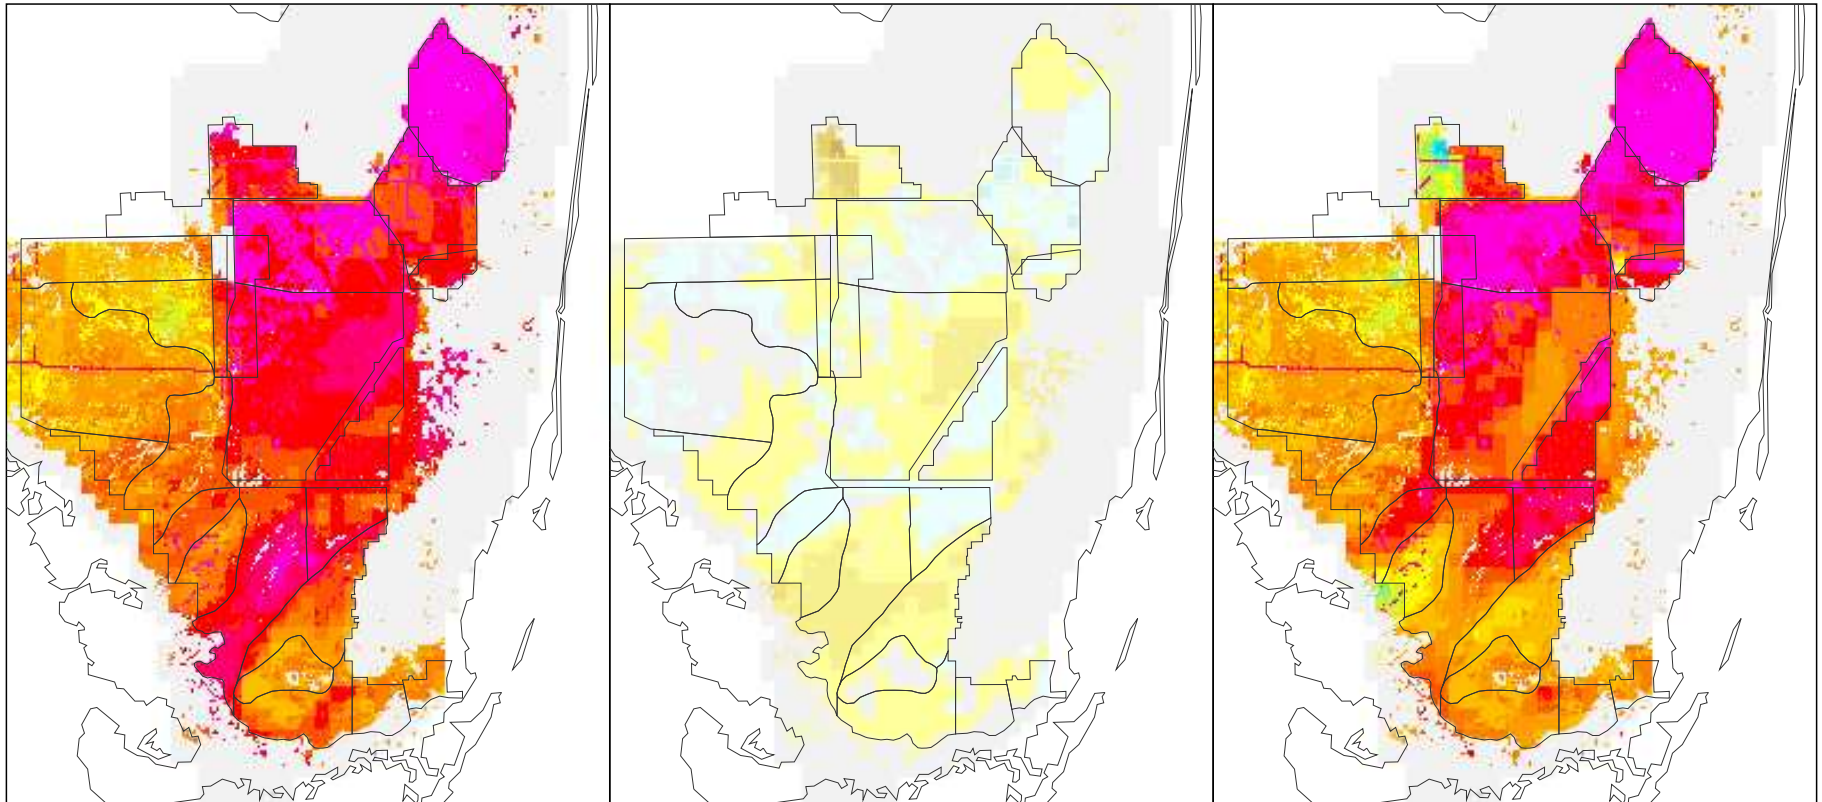

NSM Ver 4.6F

NSM Ver 4.6F – 2000B1 (2 mile)

2000B1 (2 mile)

Breeding Potential Index Value

Difference Legend

Alligator Breeding Potential for the Year 1996