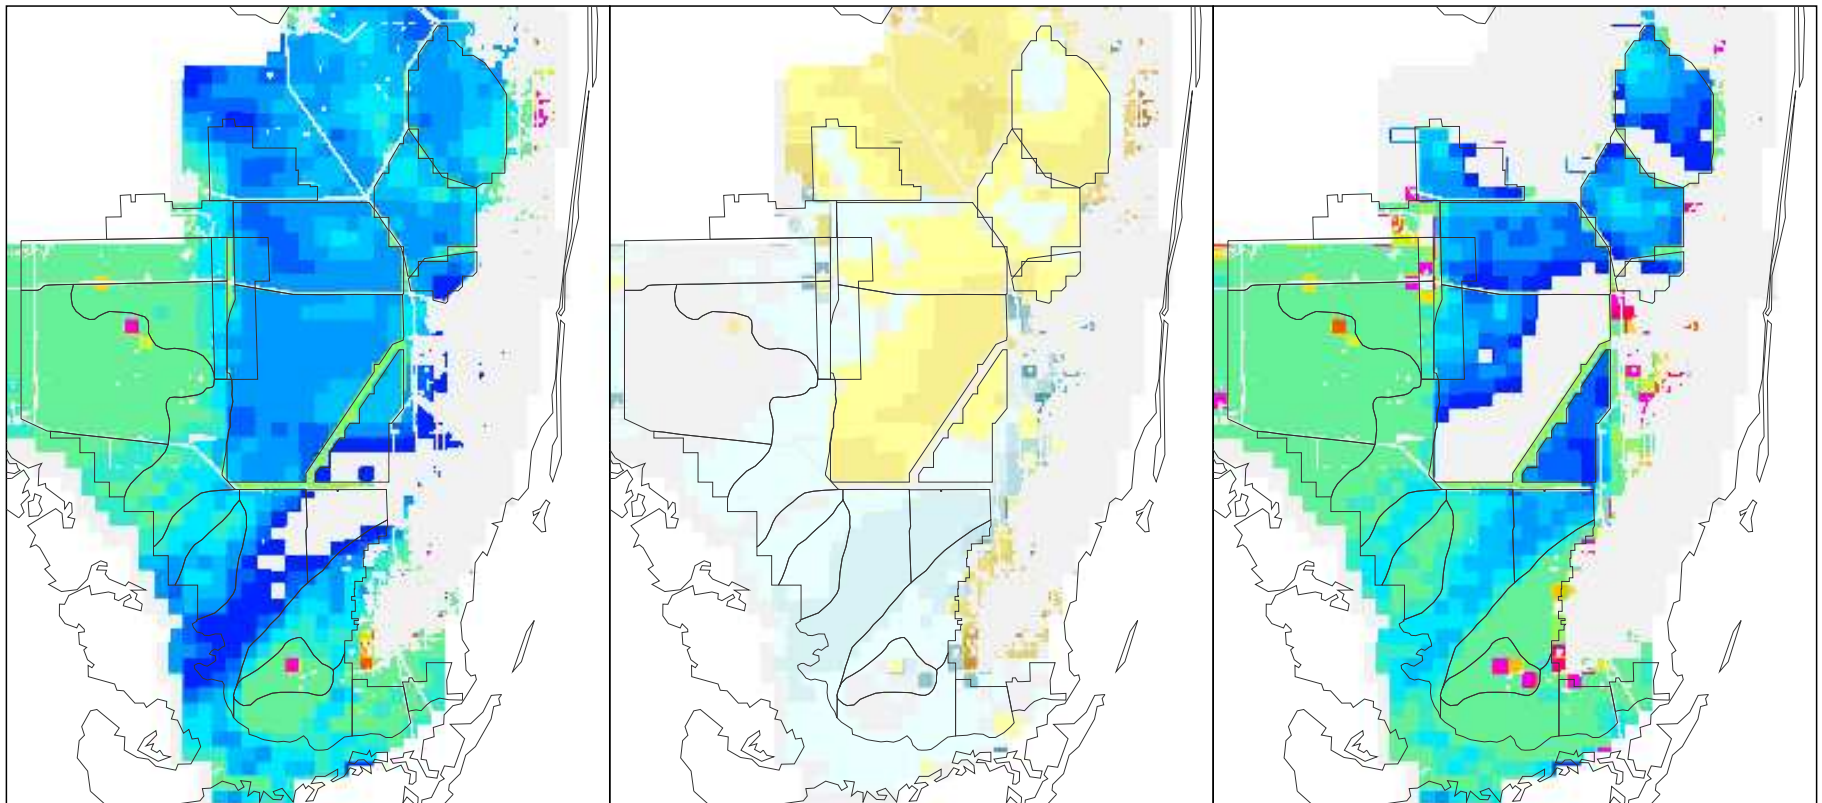

NSM Ver 4.6F

NSM Ver 4.6F – 2000B1 (2 mile)

2000B1 (2 mile)

Breeding Potential Index Value

Difference Legend

### White-tailed Deer Breeding Potential for the Year 1996