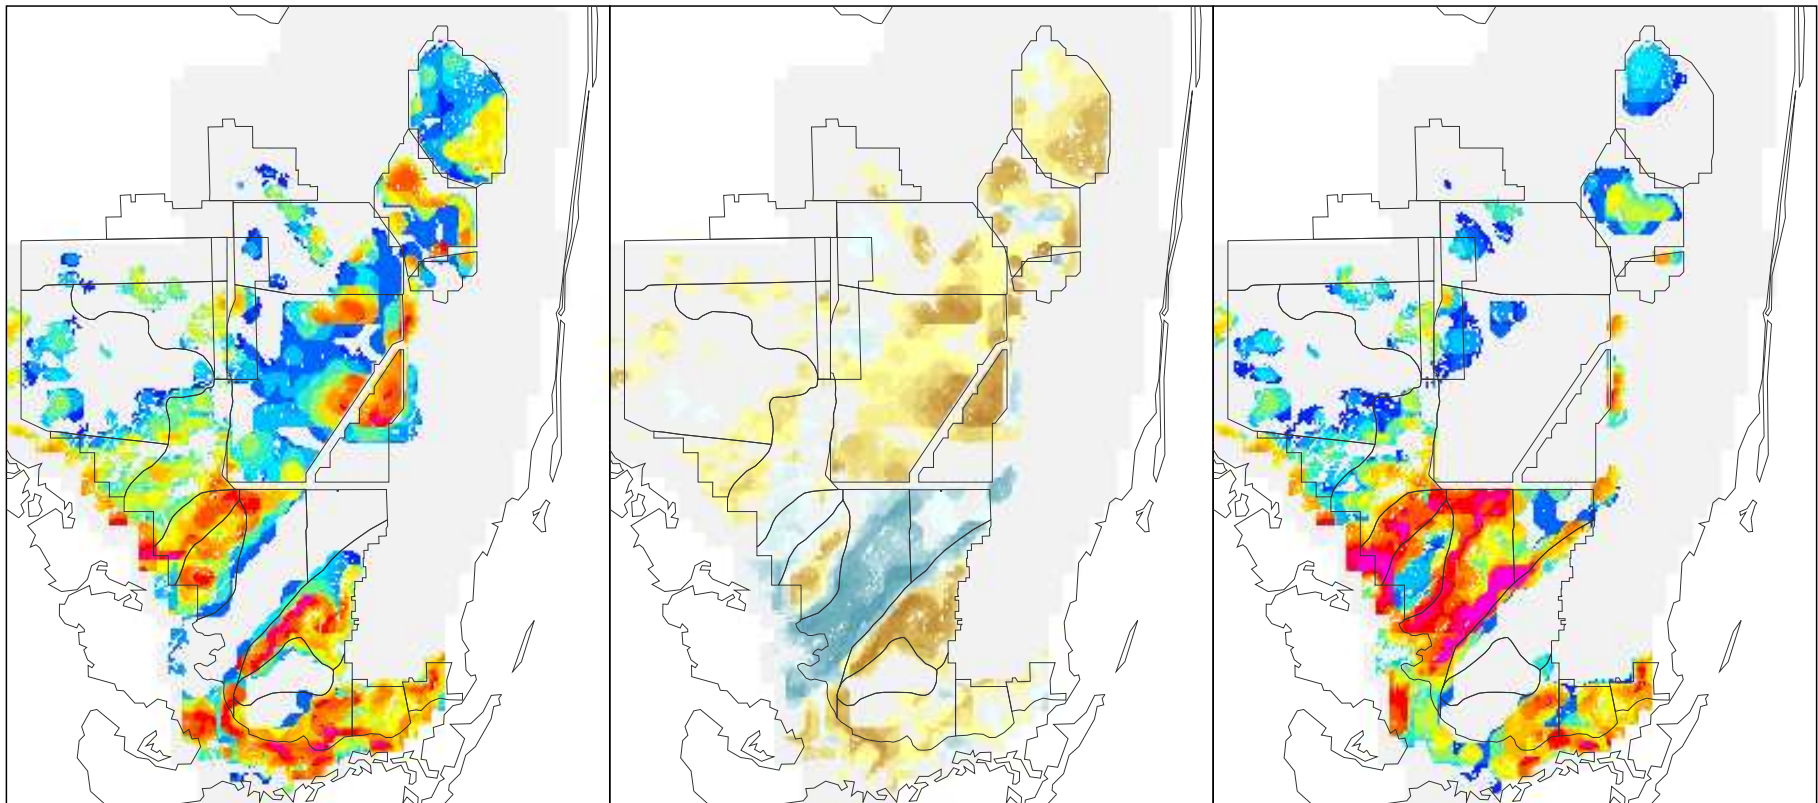

NSM Ver 4.6F

NSM Ver 4.6F – 2000B1 (2 mile)

2000B1 (2 mile)

Foraging Condition Index Value

Difference Legend

Short Legged Wading Bird Foraging Condition for the Year 1994