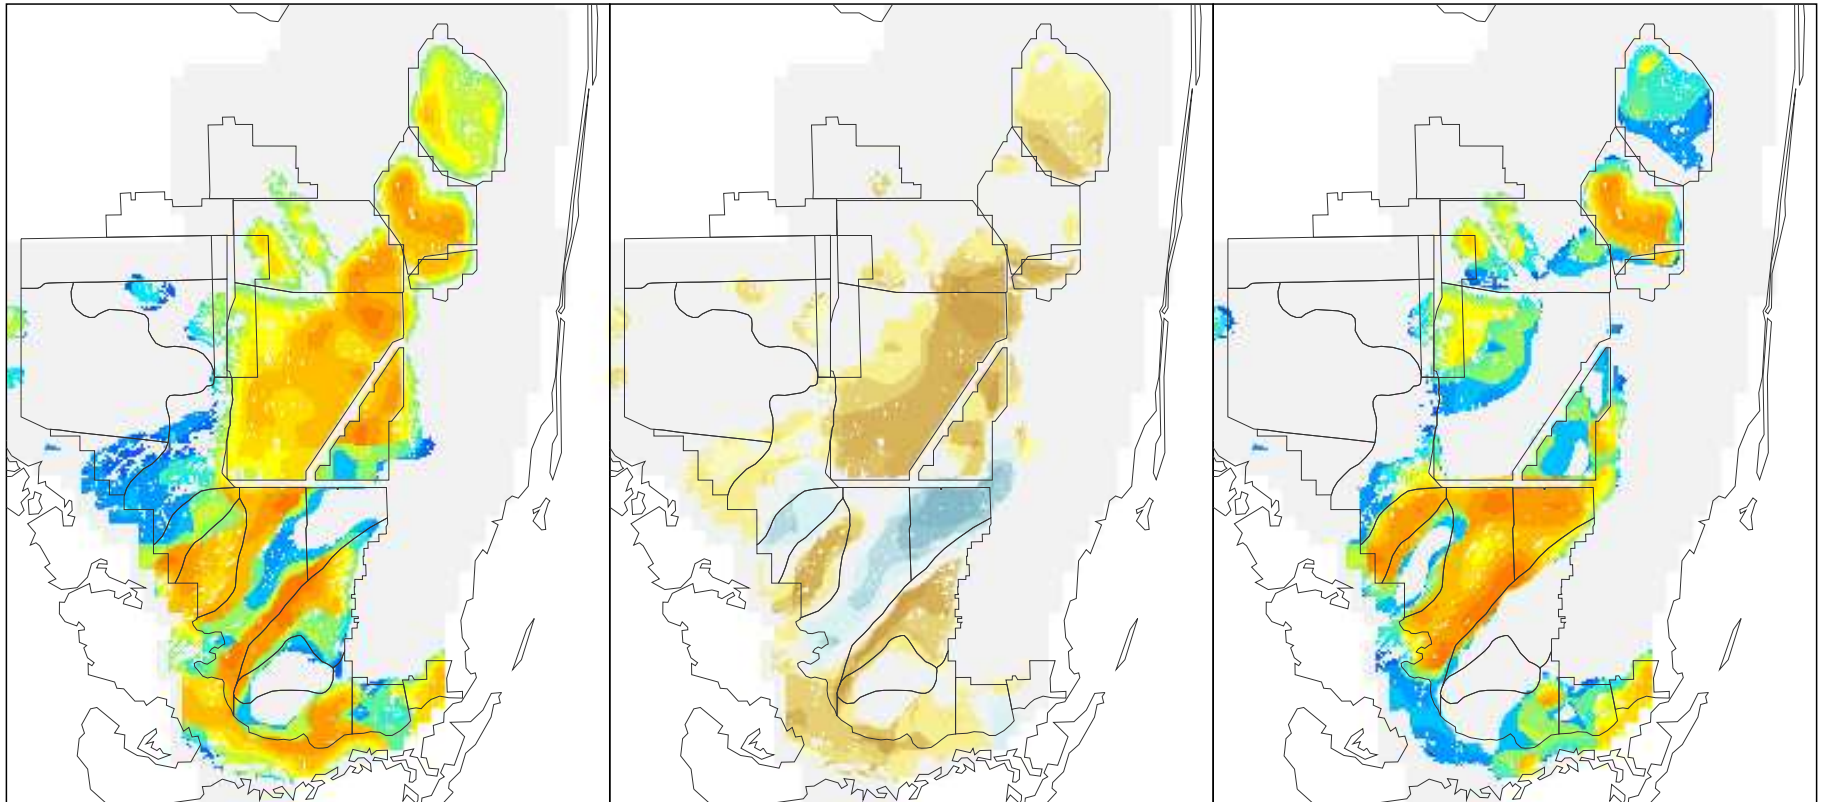

NSM Ver 4.6F

NSM Ver 4.6F – 2000B1 (2 mile)

2000B1 (2 mile)

Foraging Condition Index Value

Difference Legend

Long Legged Wading Bird Foraging Condition for the Year 1994