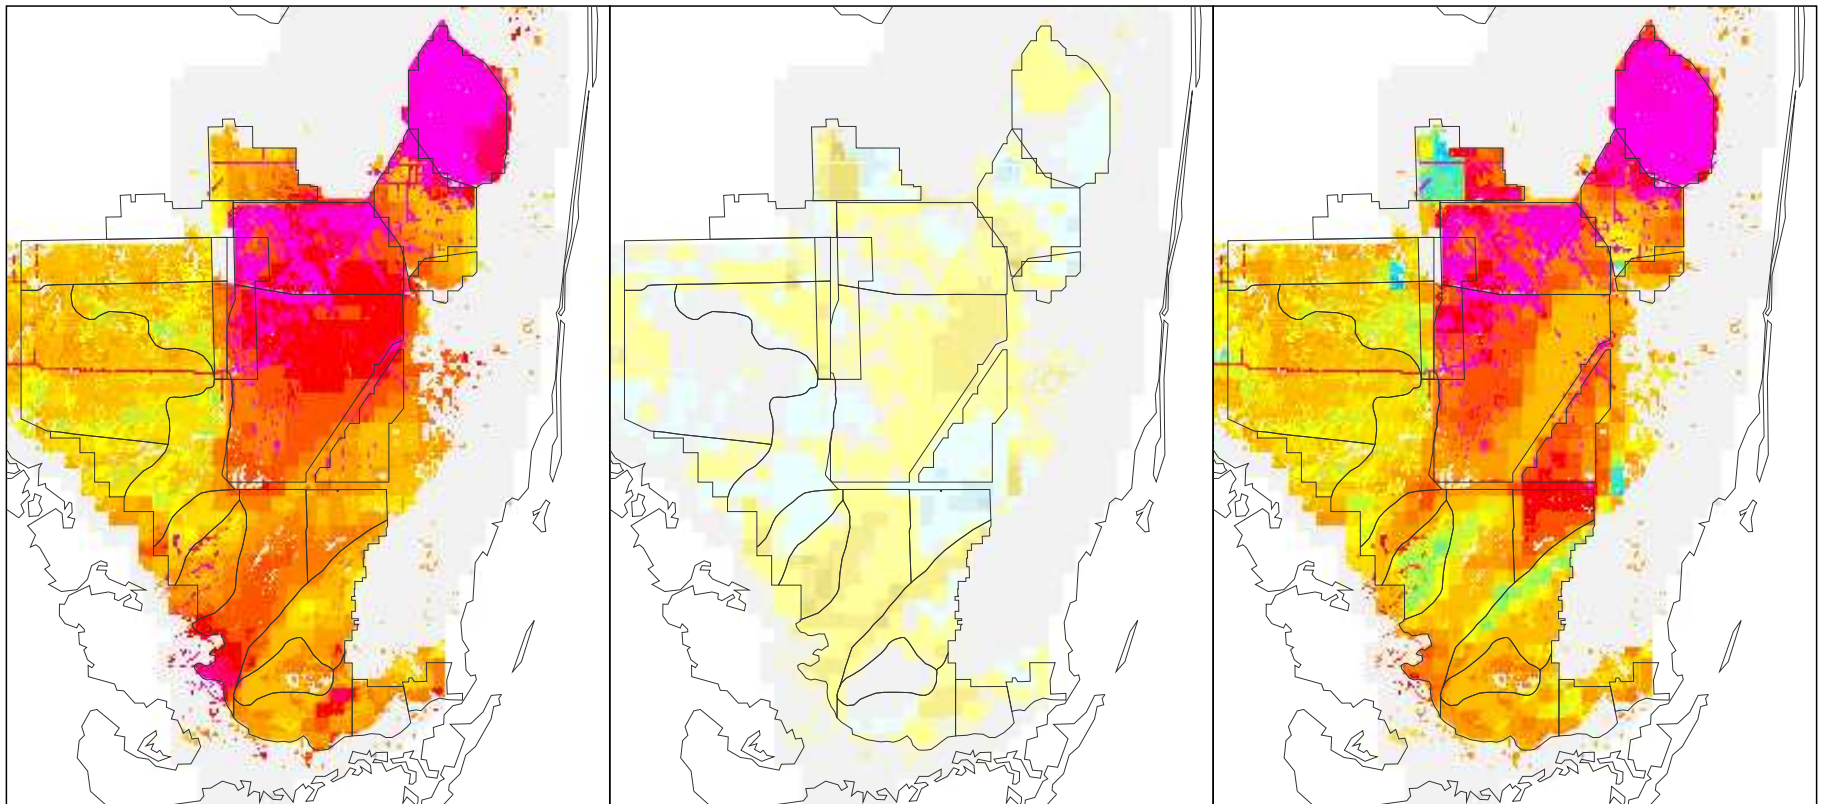

NSM Ver 4.6F

NSM Ver 4.6F – 2000B1 (2 mile)

2000B1 (2 mile)

Breeding Potential Index Value

Difference Legend

### Alligator Breeding Potential for the Year 1994