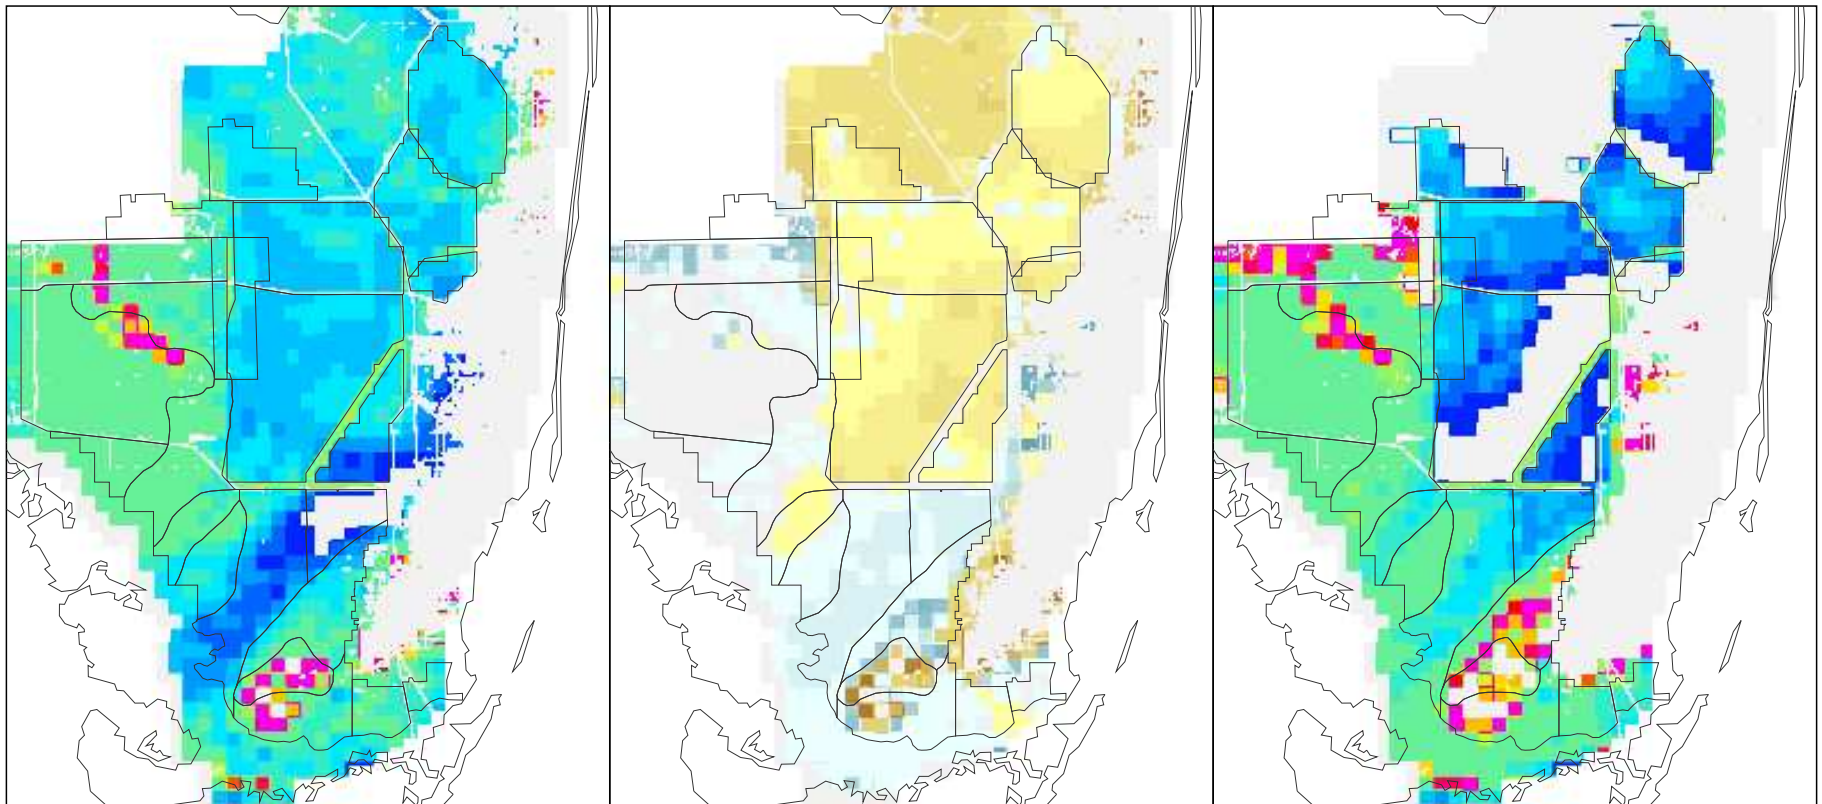

NSM Ver 4.6F

NSM Ver 4.6F – 2000B1 (2 mile)

2000B1 (2 mile)

Breeding Potential Index Value

Difference Legend

### White-tailed Deer Breeding Potential for the Year 1994