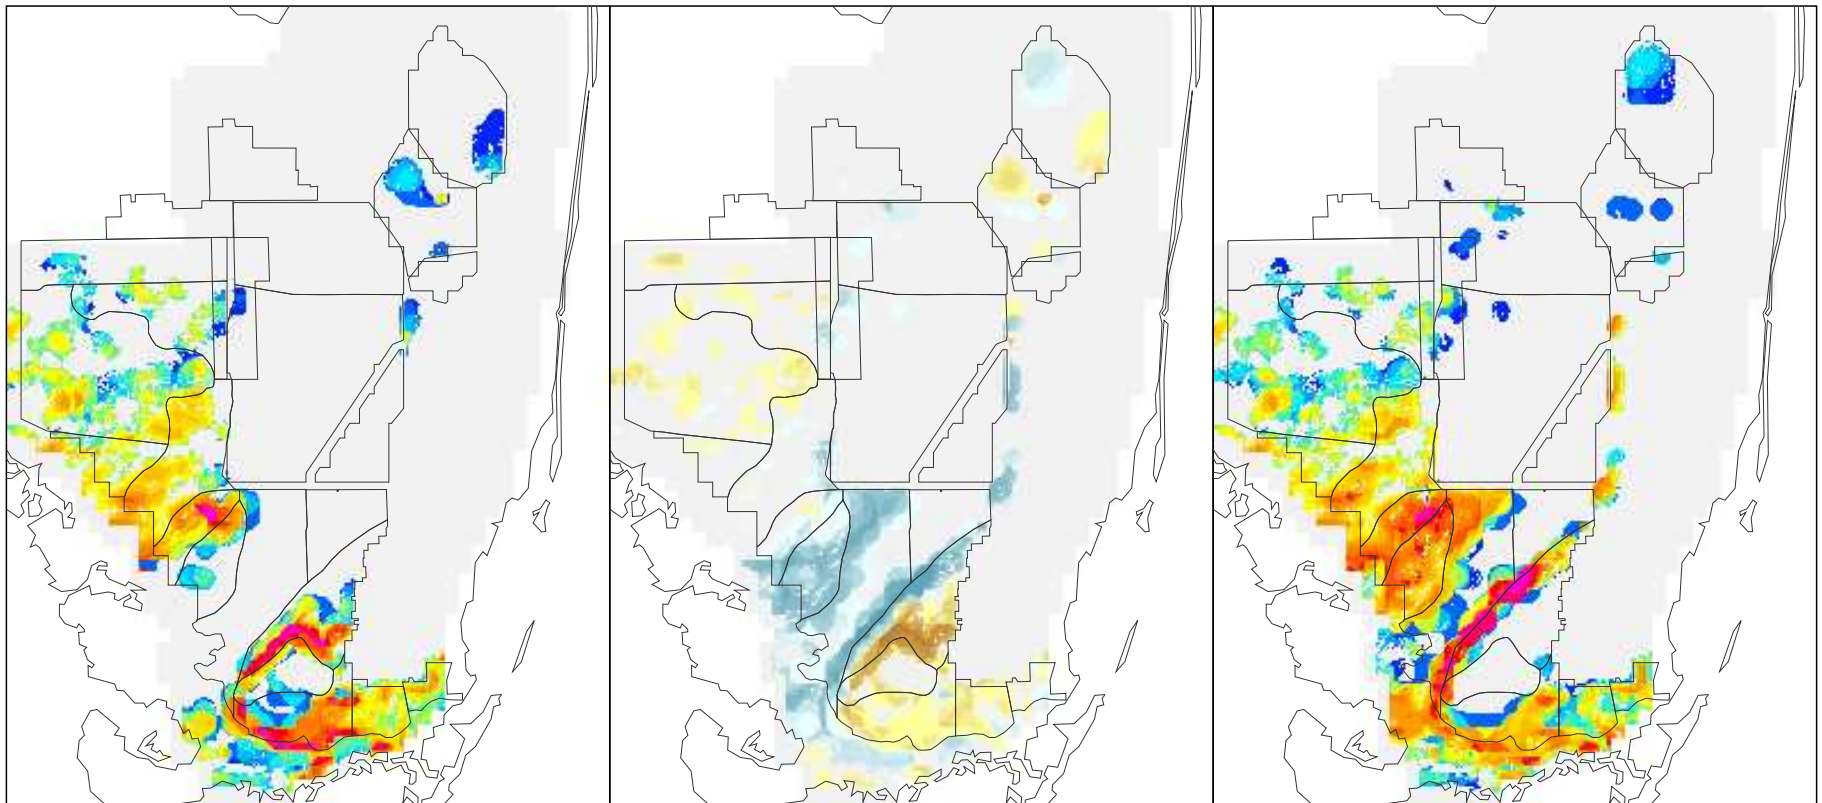

NSM Ver 4.6F

NSM Ver 4.6F – 2000B1 (2 mile)

2000B1 (2 mile)

Foraging Condition Index Value

Difference Legend

## Short Legged Wading Bird Foraging Condition for the Year 1993