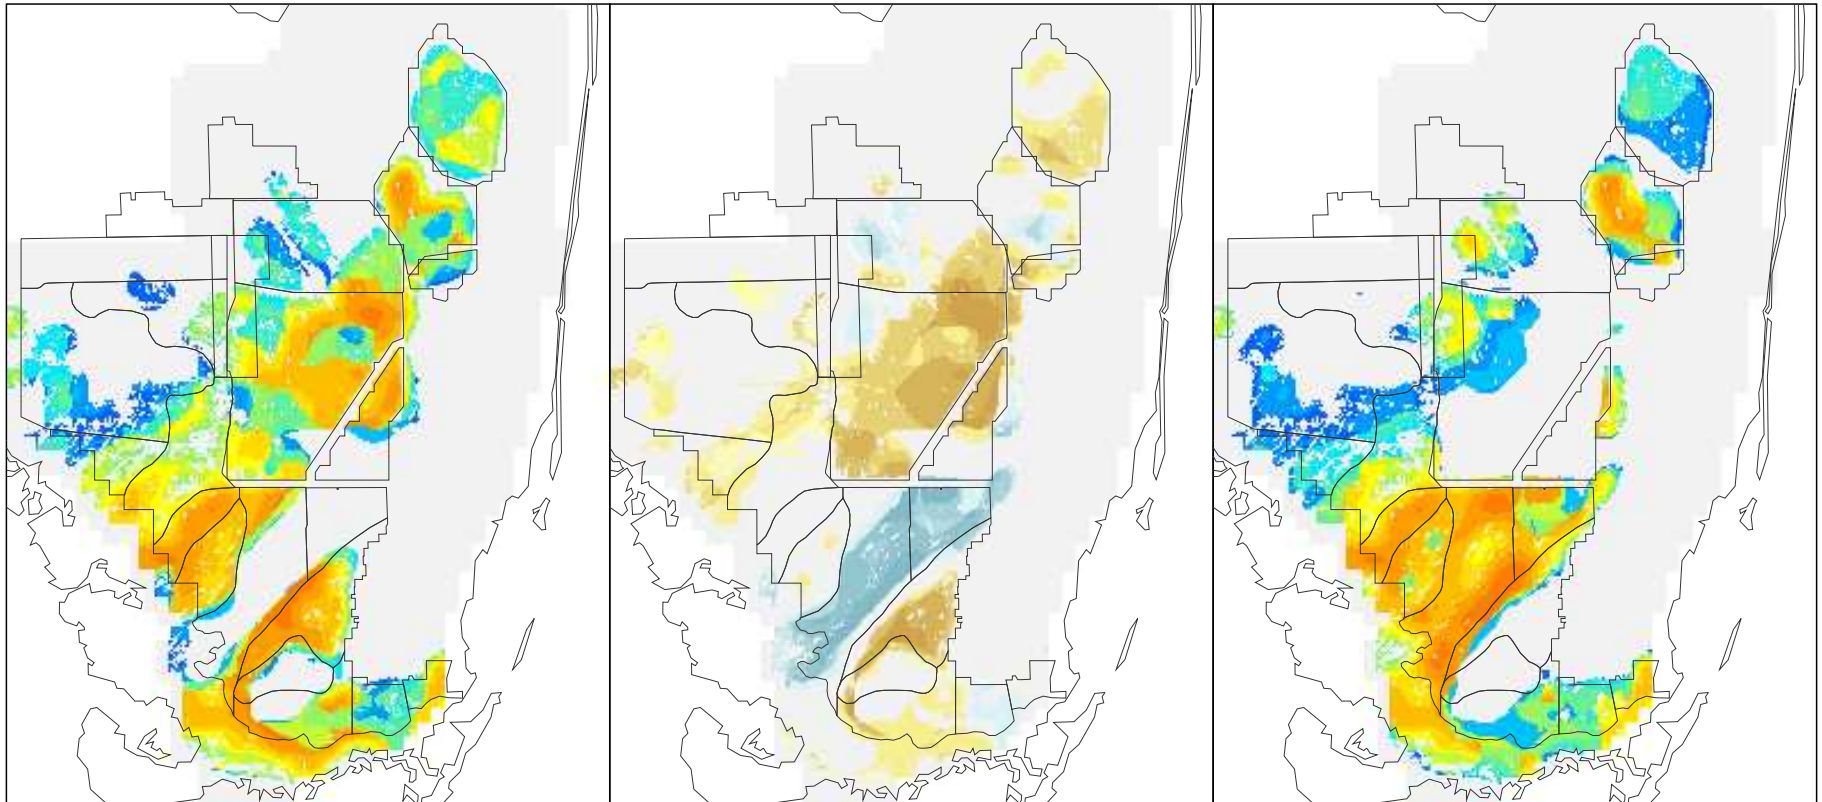

NSM Ver 4.6F

NSM Ver 4.6F – 2000B1 (2 mile)

2000B1 (2 mile)

Foraging Condition Index Value

Difference Legend

Long Legged Wading Bird Foraging Condition for the Year 1993