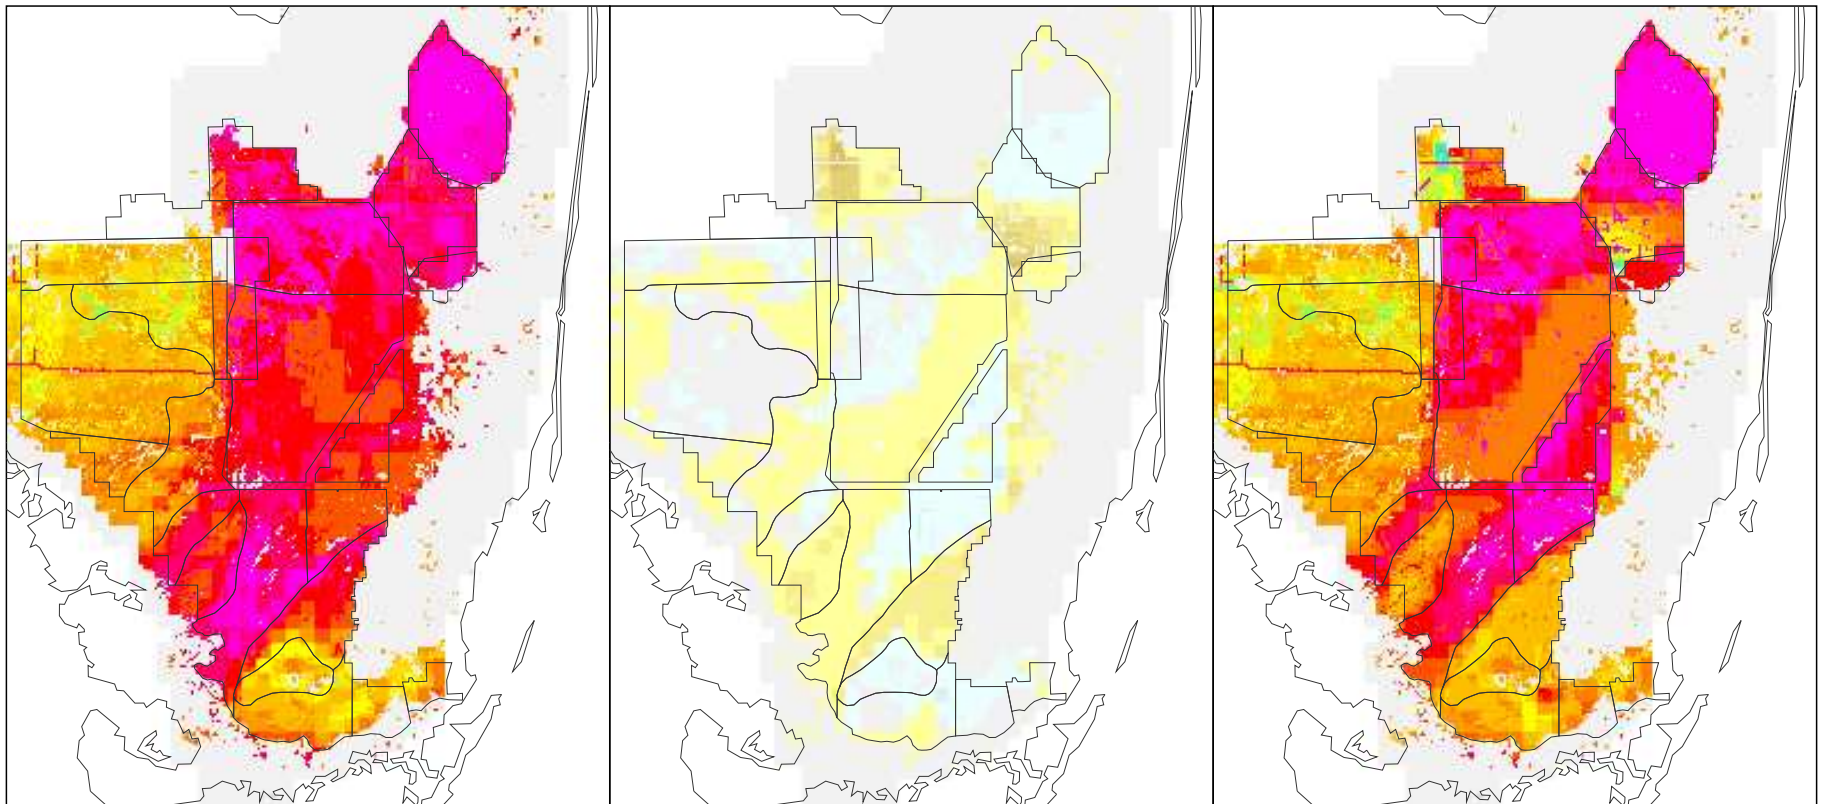

NSM Ver 4.6F

NSM Ver 4.6F – 2000B1 (2 mile)

2000B1 (2 mile)

Breeding Potential Index Value

Difference Legend

Alligator Breeding Potential for the Year 1993