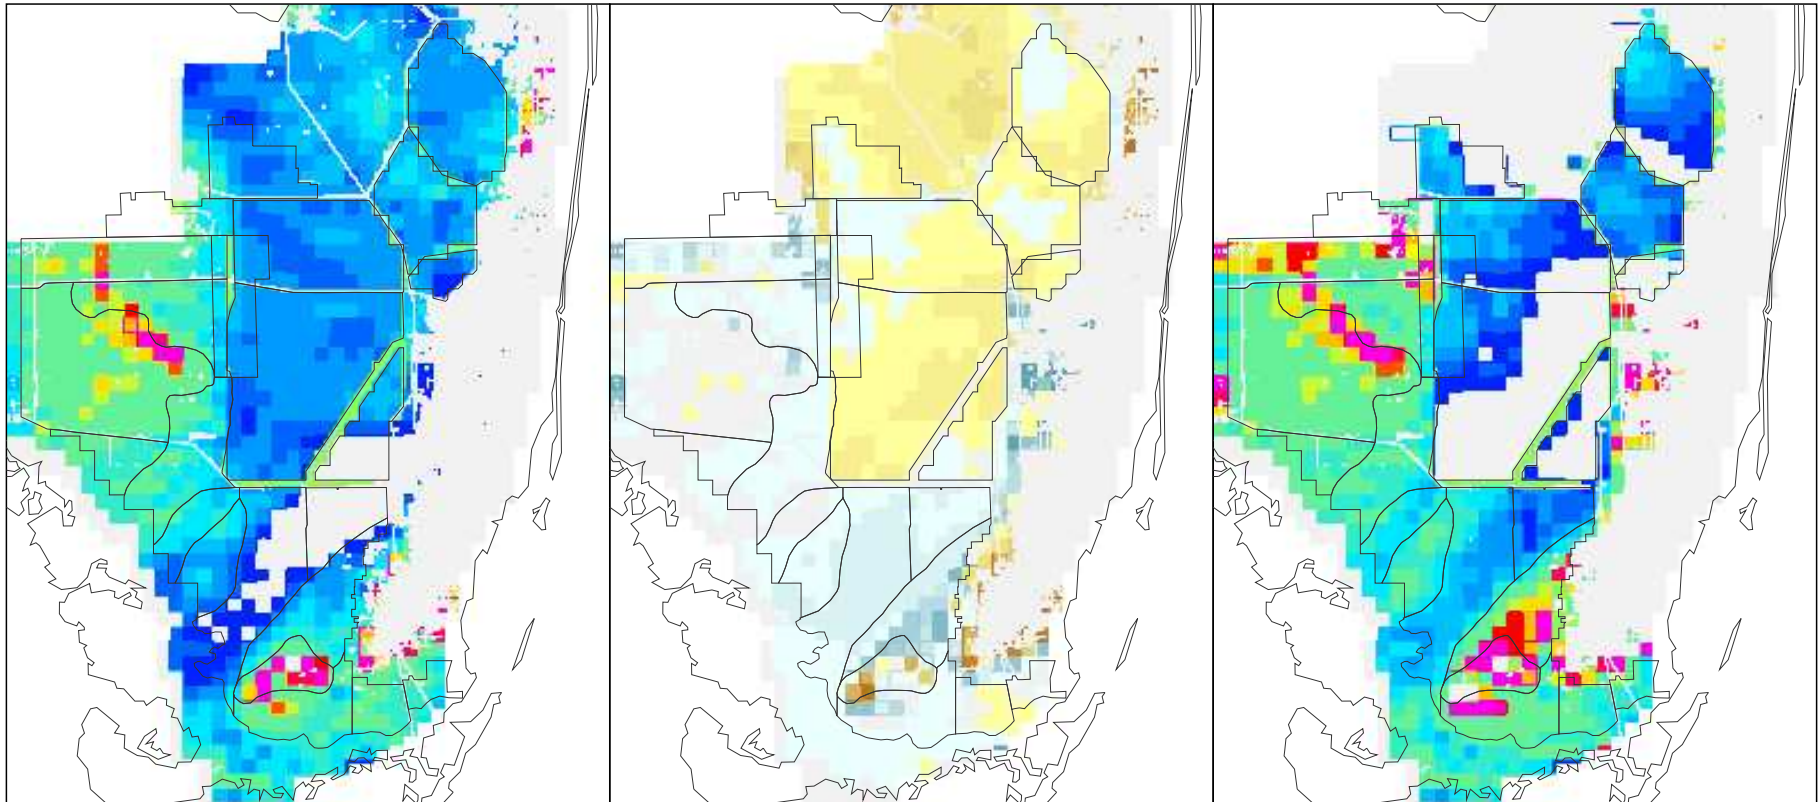

NSM Ver 4.6F

NSM Ver 4.6F – 2000B1 (2 mile)

2000B1 (2 mile)

Breeding Potential Index Value

Difference Legend

White-tailed Deer Breeding Potential for the Year 1993