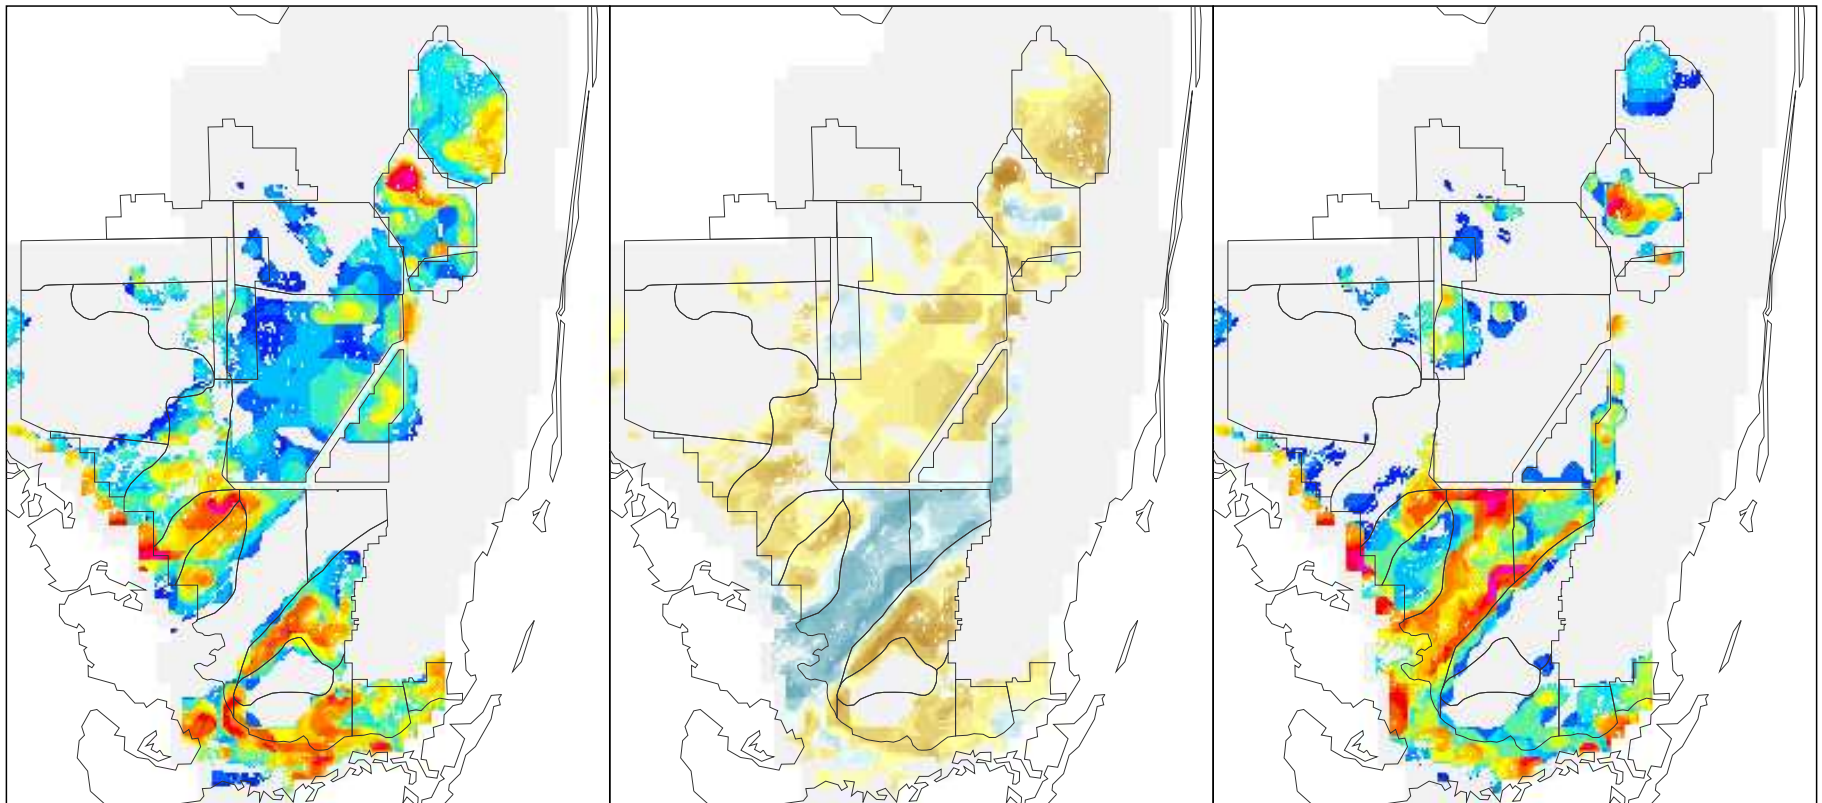

NSM Ver 4.6F

NSM Ver 4.6F – 2000B1 (2 mile)

2000B1 (2 mile)

Foraging Condition Index Value

Difference Legend

Short Legged Wading Bird Foraging Condition for the Year 1992