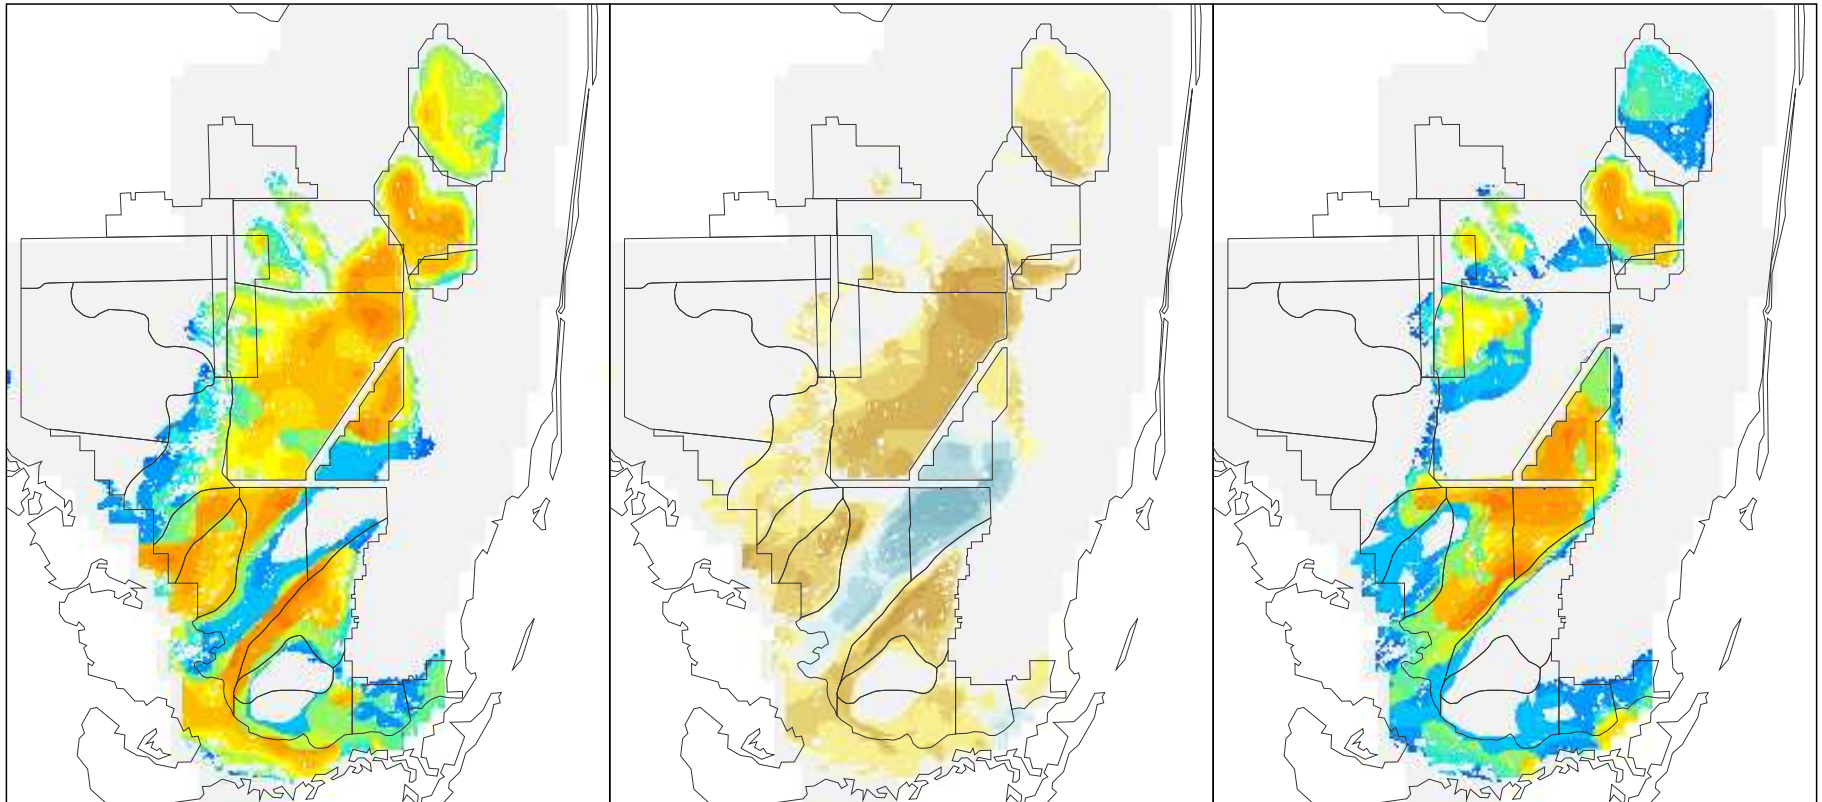

NSM Ver 4.6F

NSM Ver 4.6F – 2000B1 (2 mile)

2000B1 (2 mile)

Foraging Condition Index Value

Difference Legend

## Long Legged Wading Bird Foraging Condition for the Year 1992