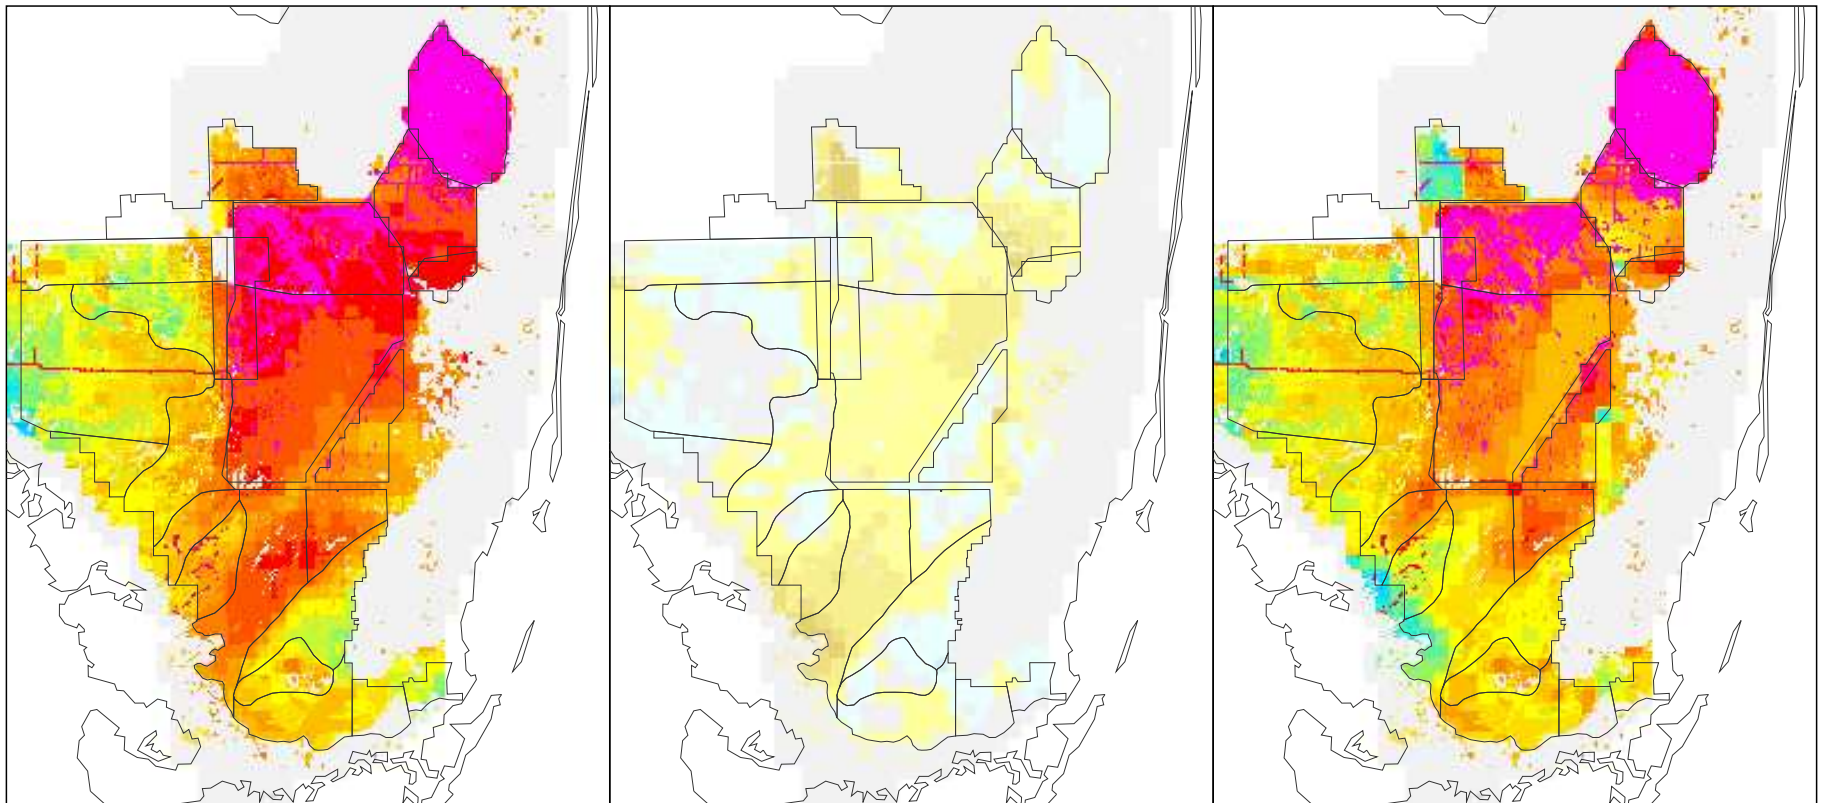

NSM Ver 4.6F

NSM Ver 4.6F – 2000B1 (2 mile)

2000B1 (2 mile)

Breeding Potential Index Value

Difference Legend

Alligator Breeding Potential for the Year 1992