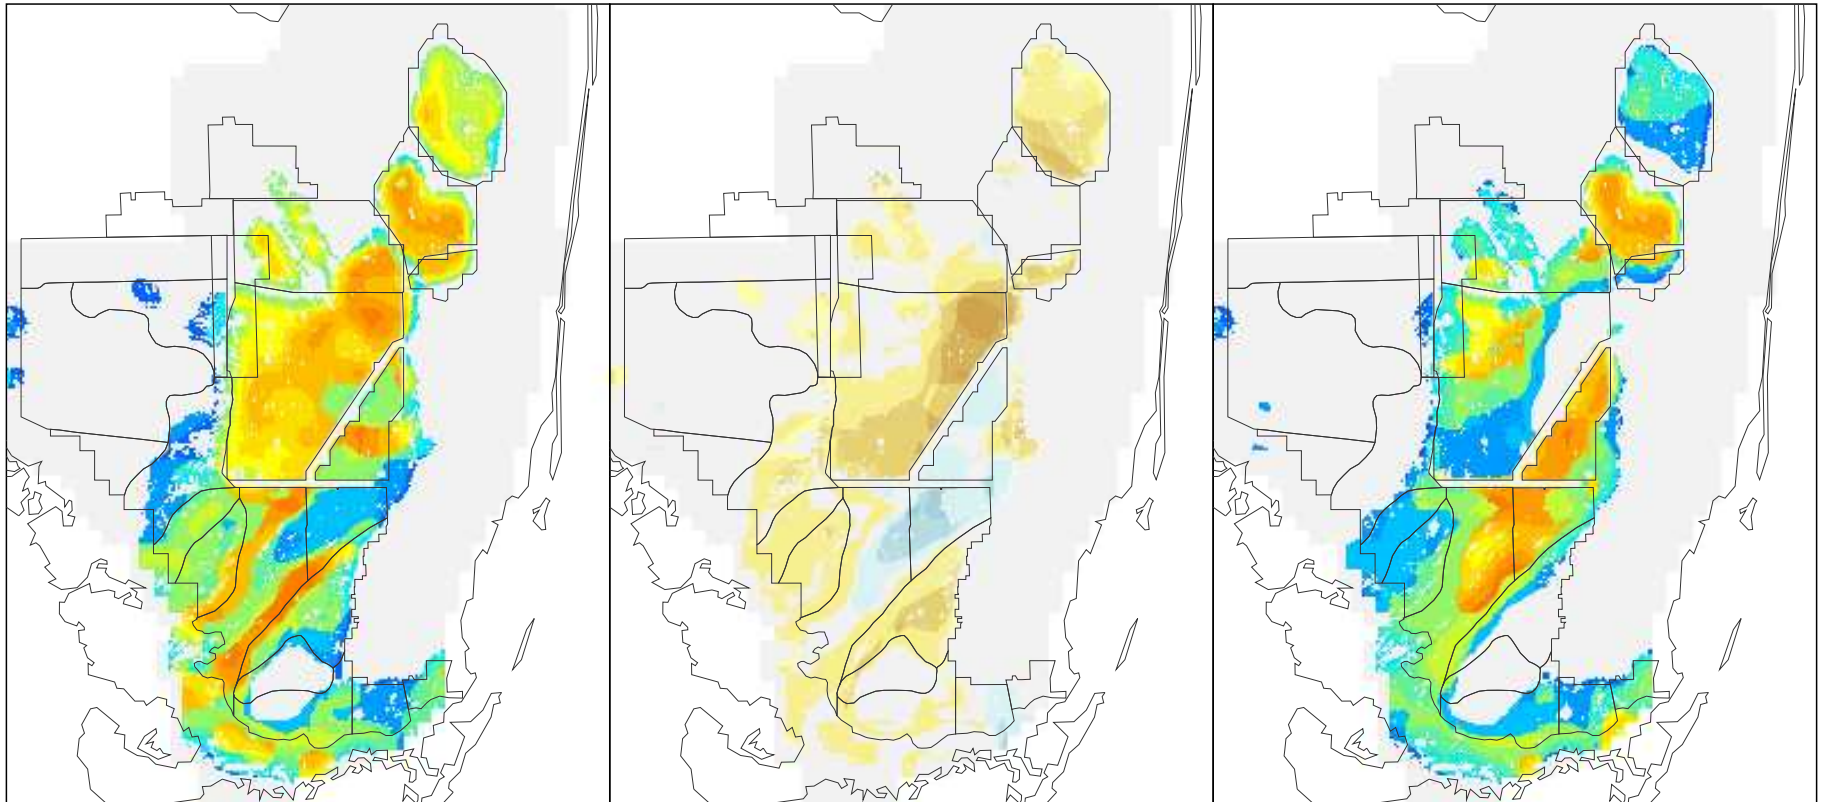

NSM Ver 4.6F

NSM Ver 4.6F – 2000B1 (2 mile)

2000B1 (2 mile)

Foraging Condition Index Value

Difference Legend

Long Legged Wading Bird Foraging Condition for the Year 1988