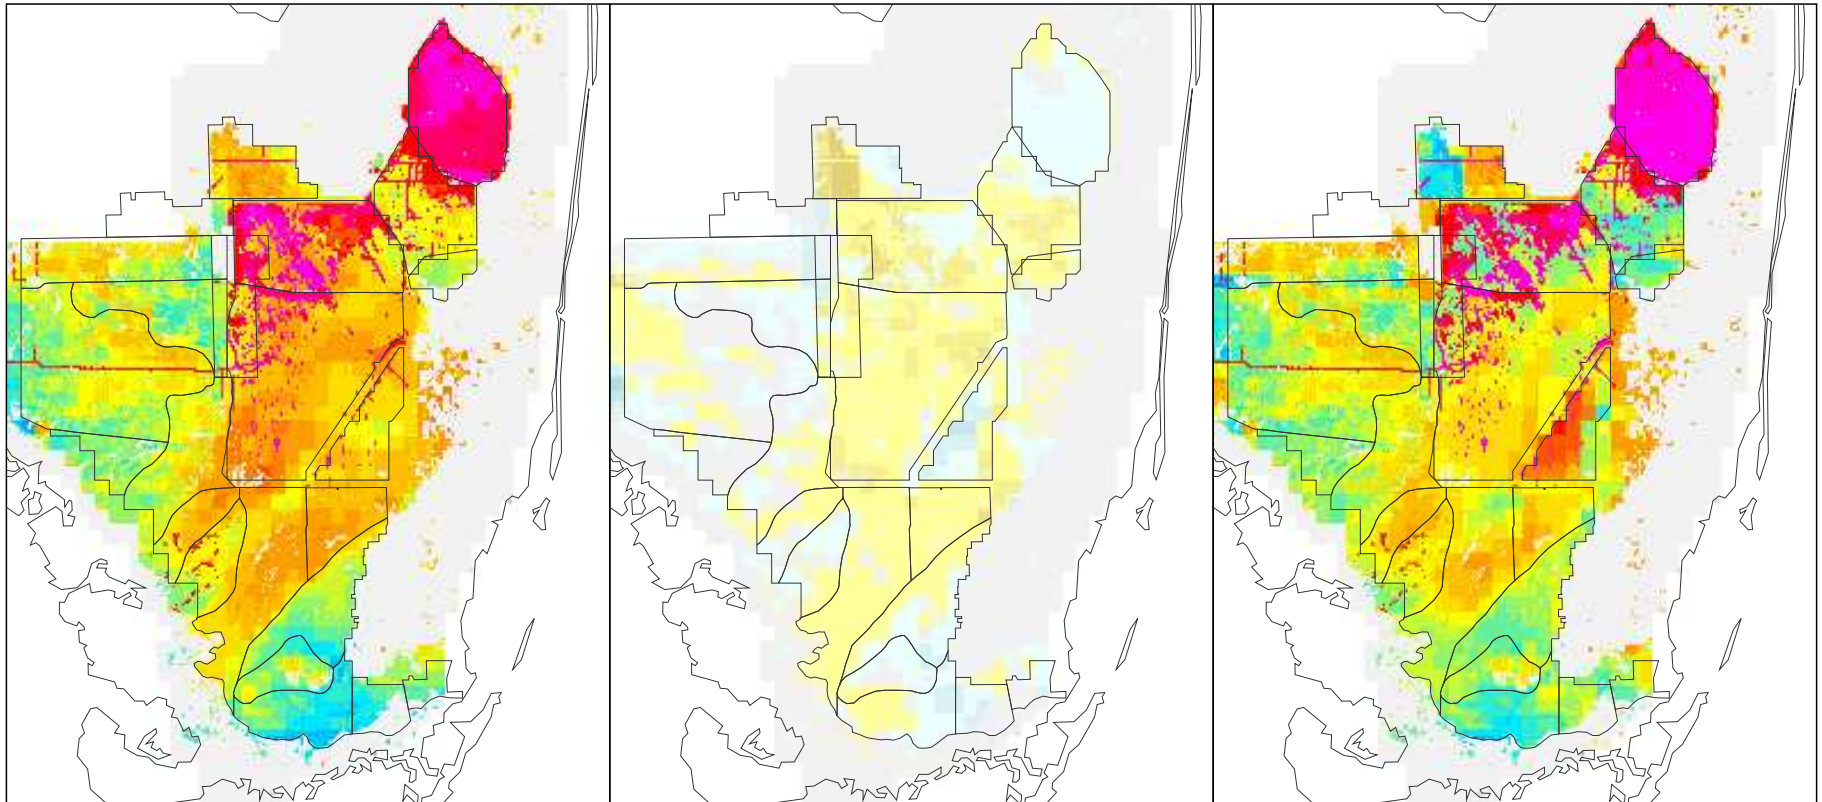

NSM Ver 4.6F

NSM Ver 4.6F - 2000B1 (2 mile)

2000B1 (2 mile)

Breeding Potential Index Value

Difference Legend

Alligator Breeding Potential for the Year 1988