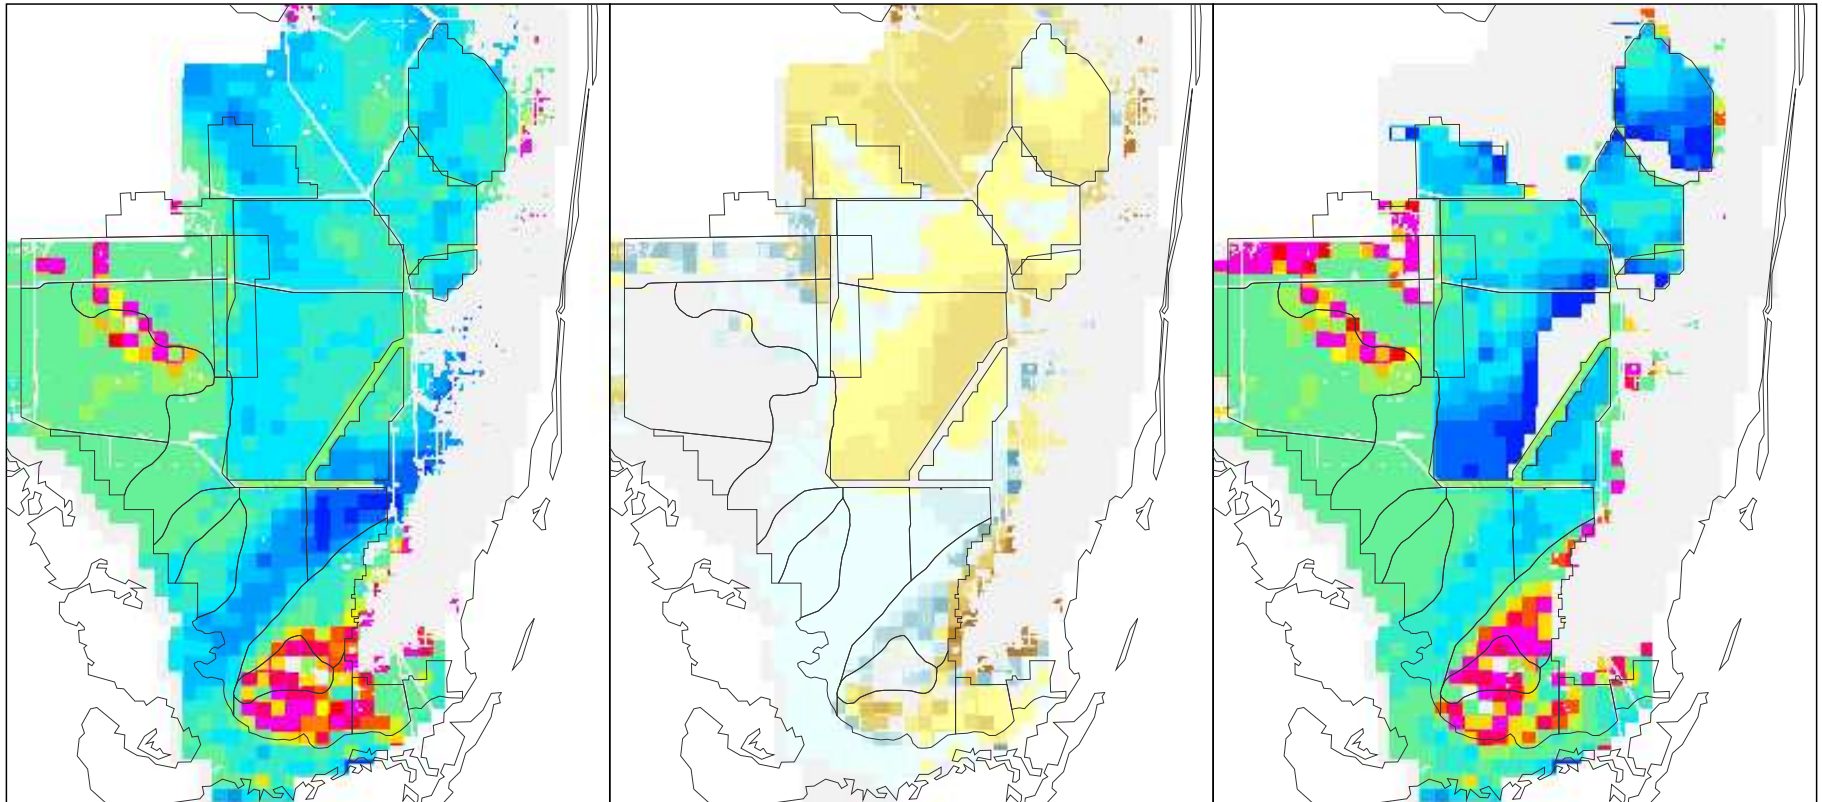

NSM Ver 4.6F

NSM Ver 4.6F – 2000B1 (2 mile)

2000B1 (2 mile)

Breeding Potential Index Value

Difference Legend

### White-tailed Deer Breeding Potential for the Year 1988