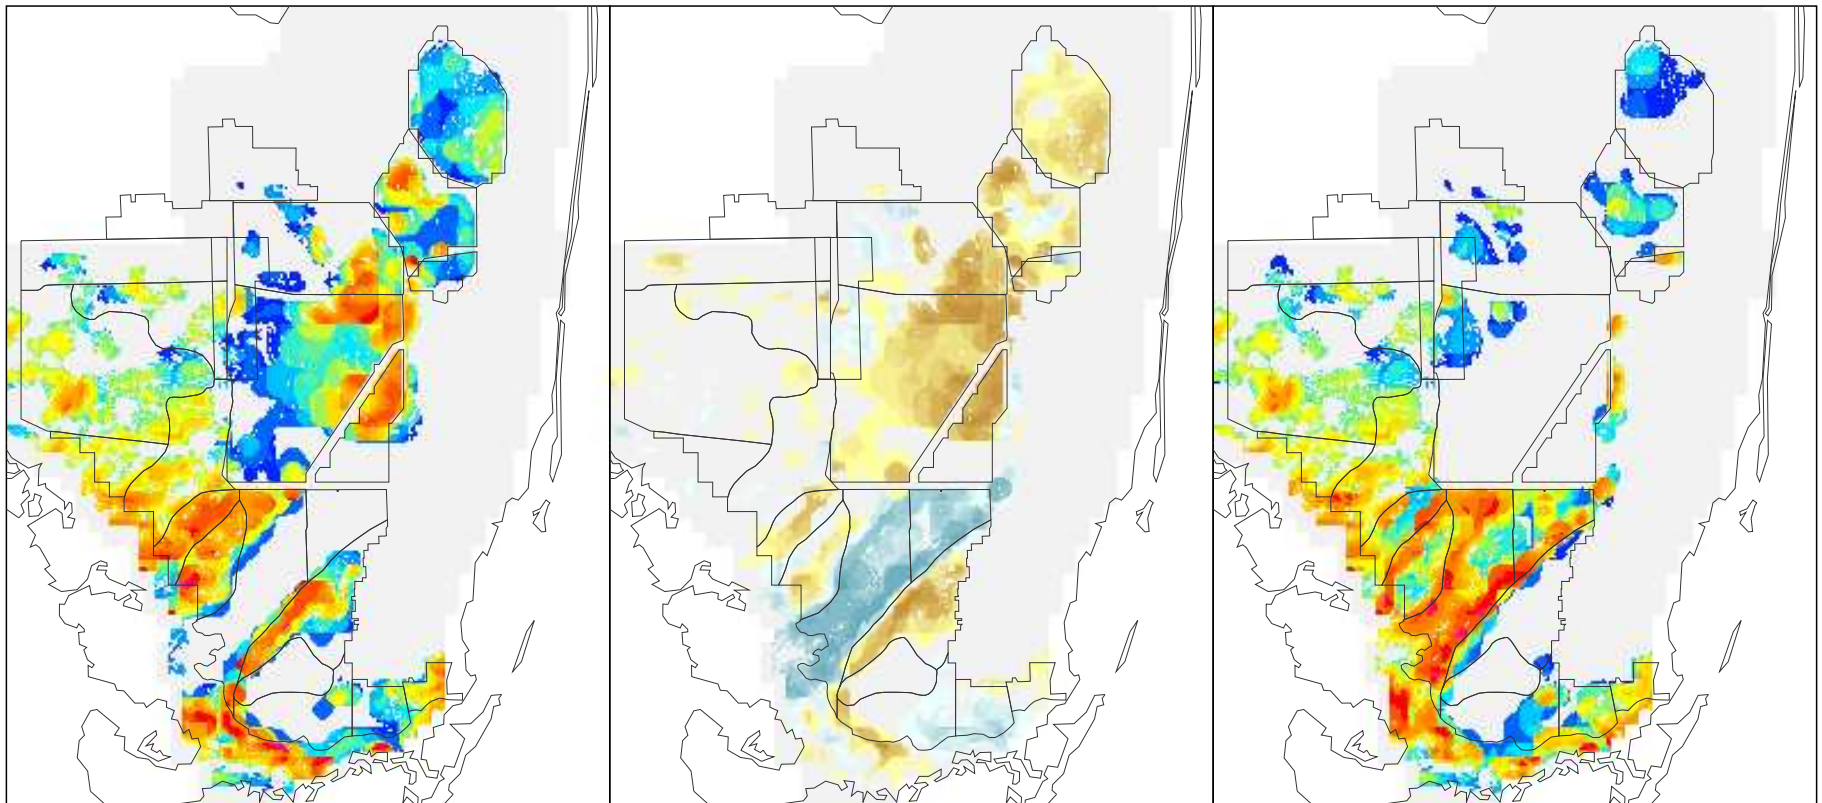

NSM Ver 4.6F

NSM Ver 4.6F – 2000B1 (2 mile)

2000B1 (2 mile)

Foraging Condition Index Value

Difference Legend

### Short Legged Wading Bird Foraging Condition for the Year 1987