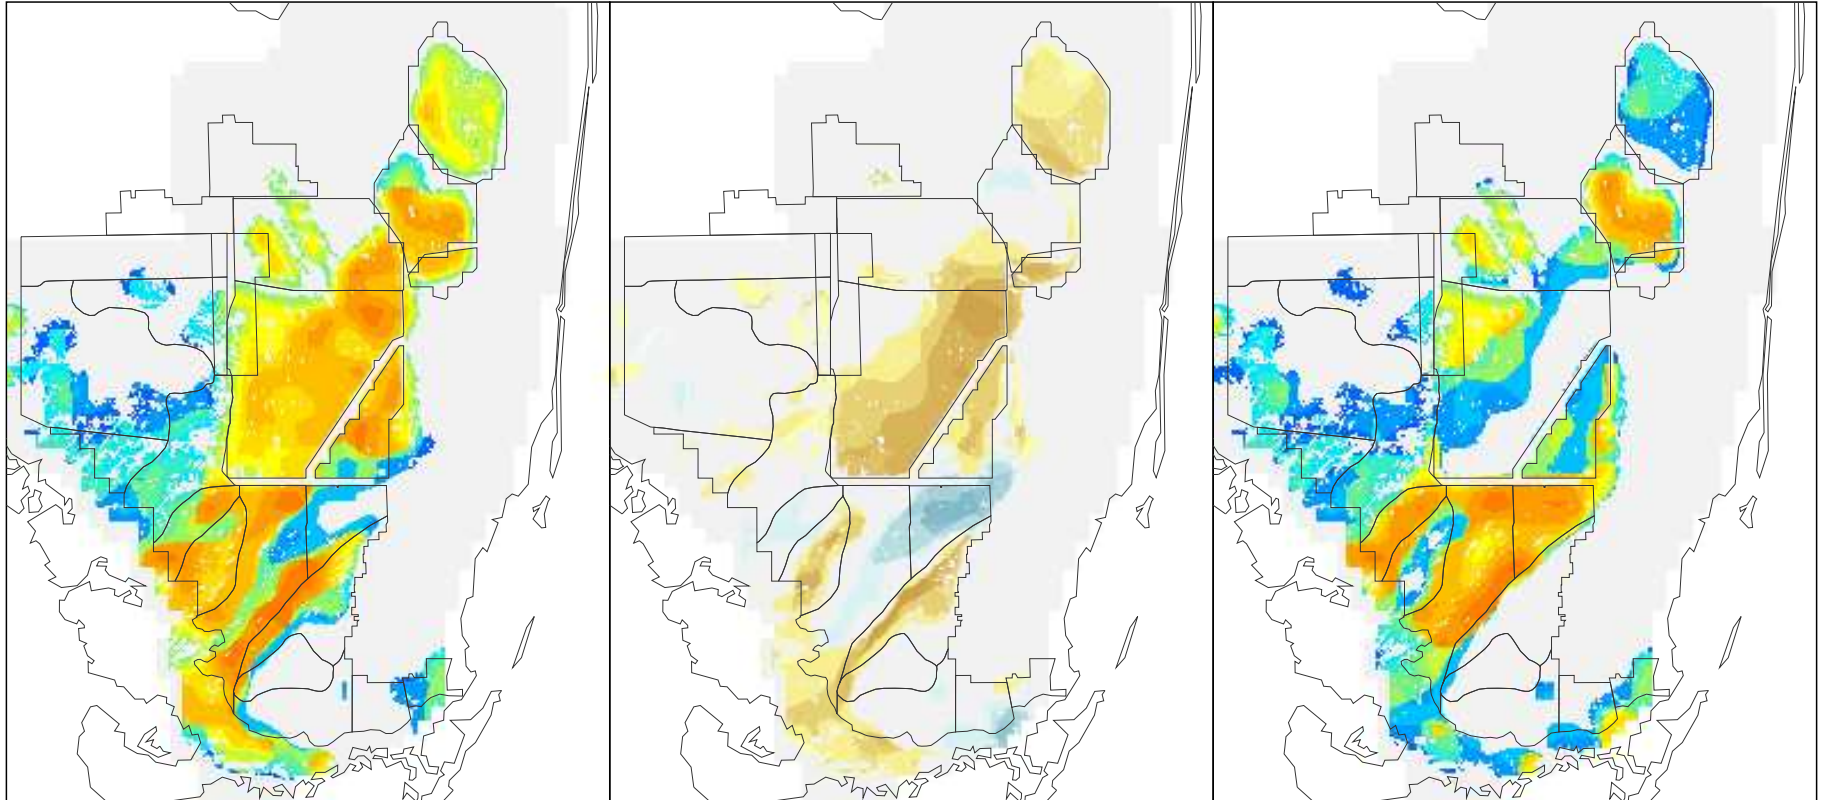

NSM Ver 4.6F

NSM Ver 4.6F – 2000B1 (2 mile)

2000B1 (2 mile)

Foraging Condition Index Value

Difference Legend

Long Legged Wading Bird Foraging Condition for the Year 1987