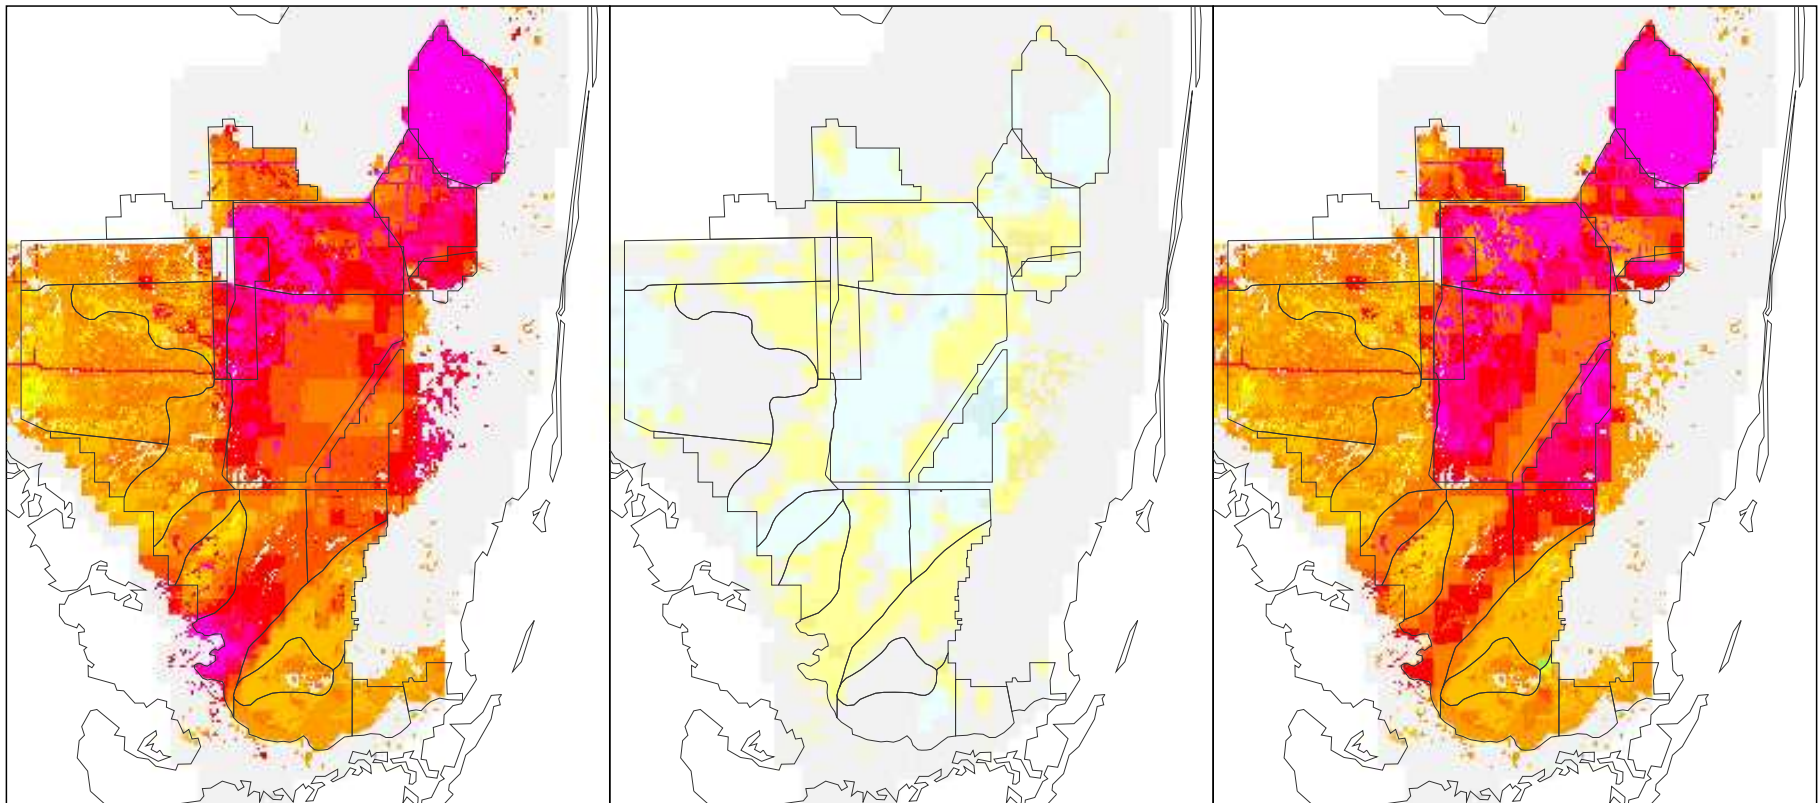

NSM Ver 4.6F

NSM Ver 4.6F - 2000B1 (2 mile)

2000B1 (2 mile)

Breeding Potential Index Value

Difference Legend

Alligator Breeding Potential for the Year 1987