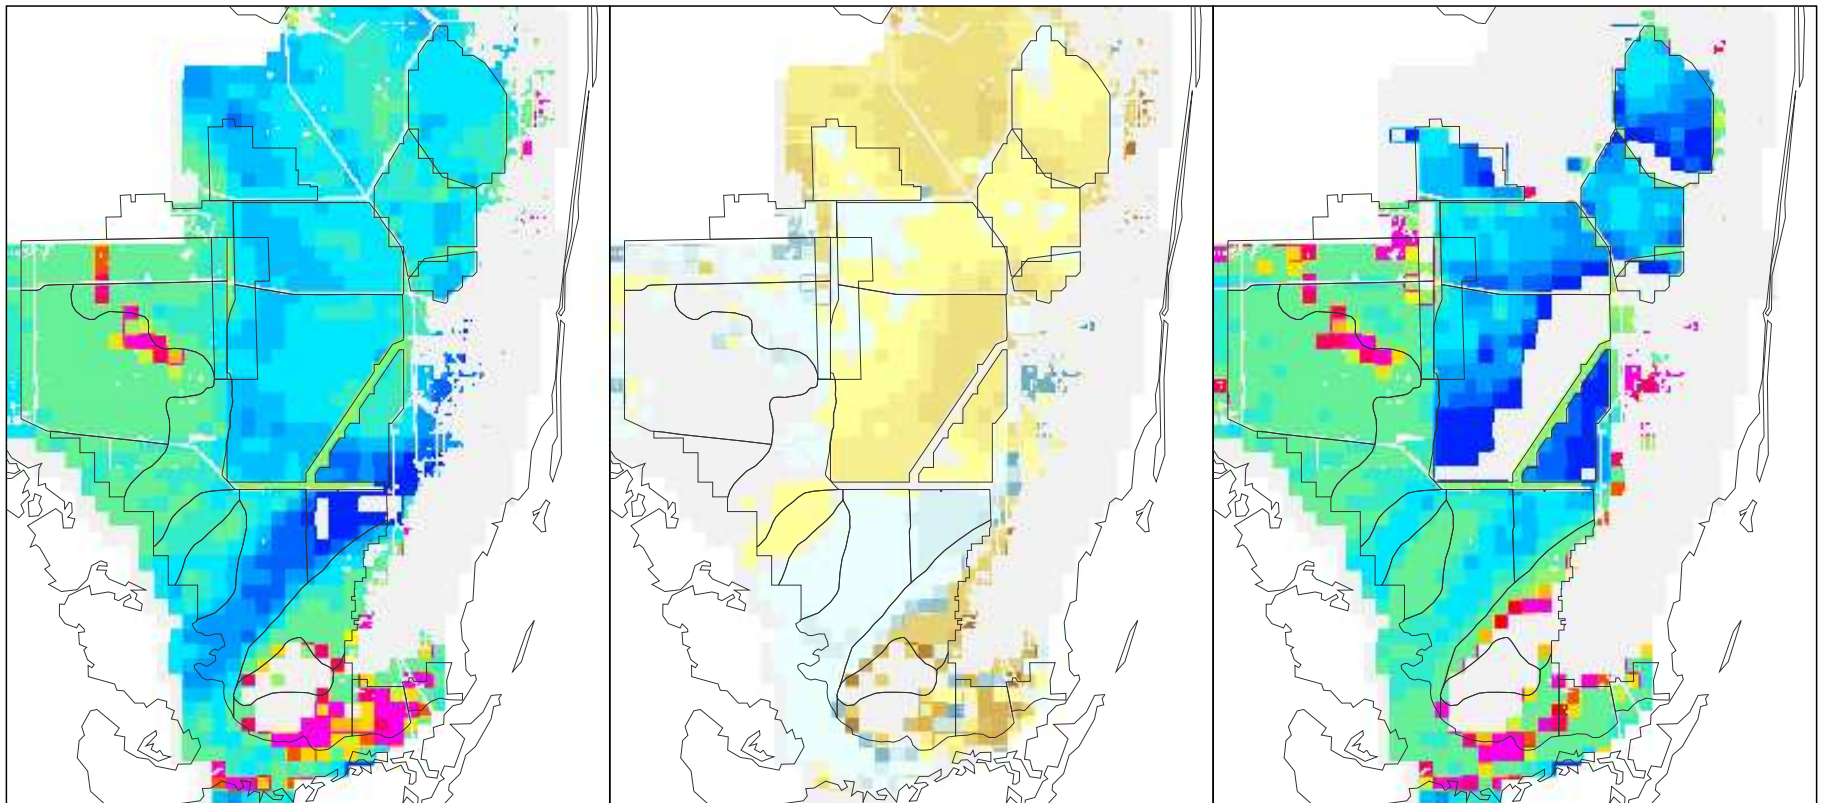

NSM Ver 4.6F

NSM Ver 4.6F – 2000B1 (2 mile)

2000B1 (2 mile)

Breeding Potential Index Value

Difference Legend

White-tailed Deer Breeding Potential for the Year 1987