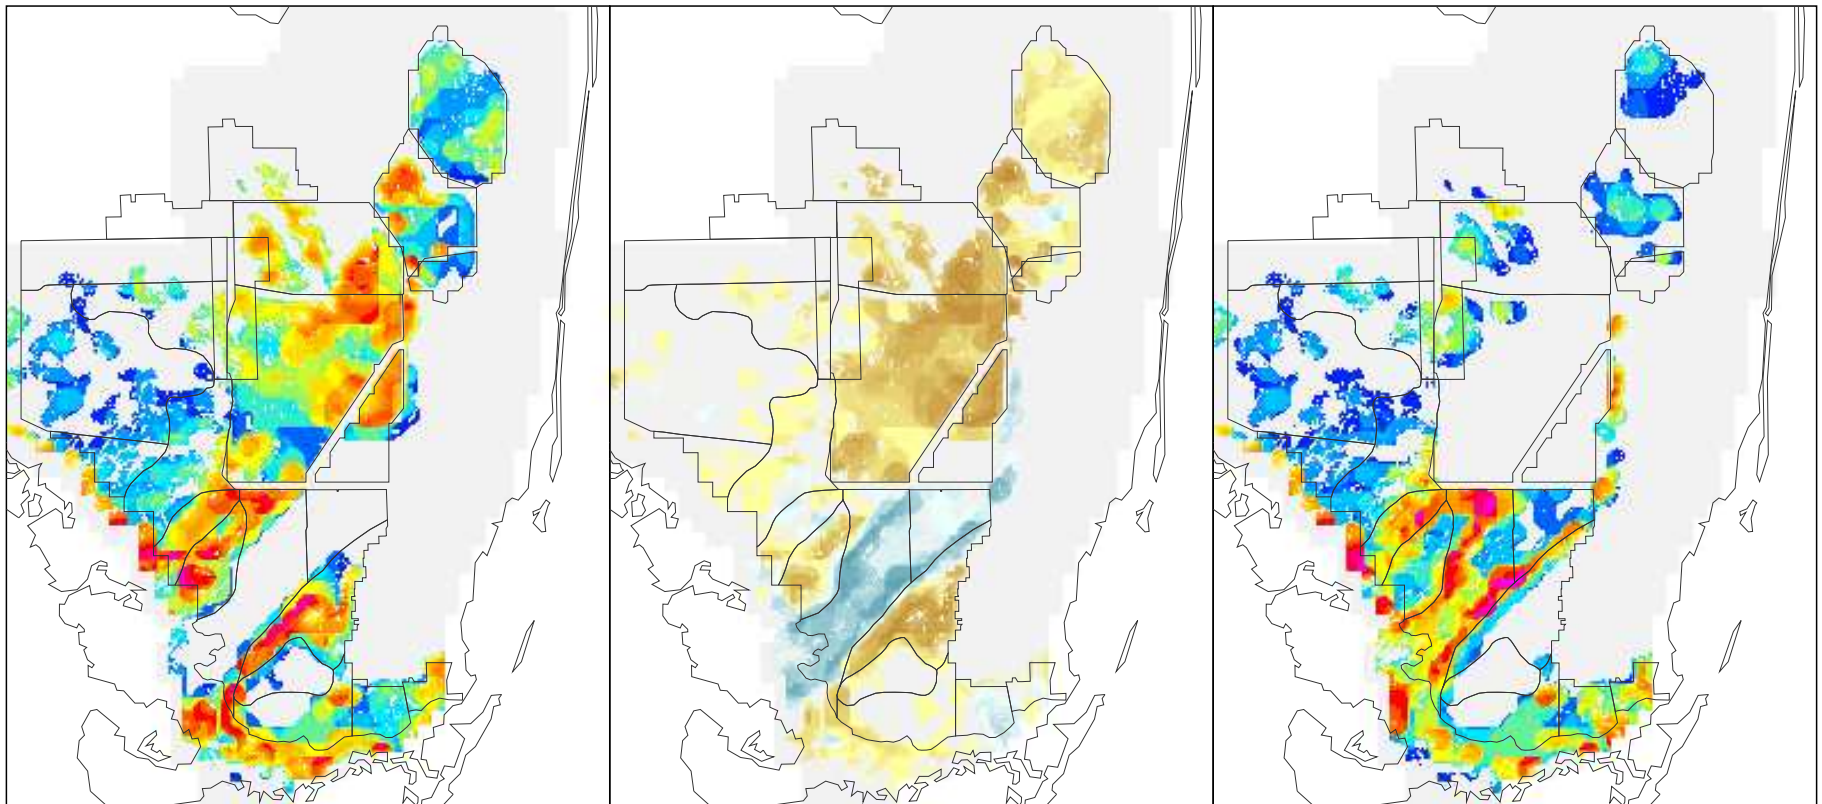

NSM Ver 4.6F

NSM Ver 4.6F - 2000B1 (2 mile)

2000B1 (2 mile)

Foraging Condition Index Value

Difference Legend

Short Legged Wading Bird Foraging Condition for the Year 1986