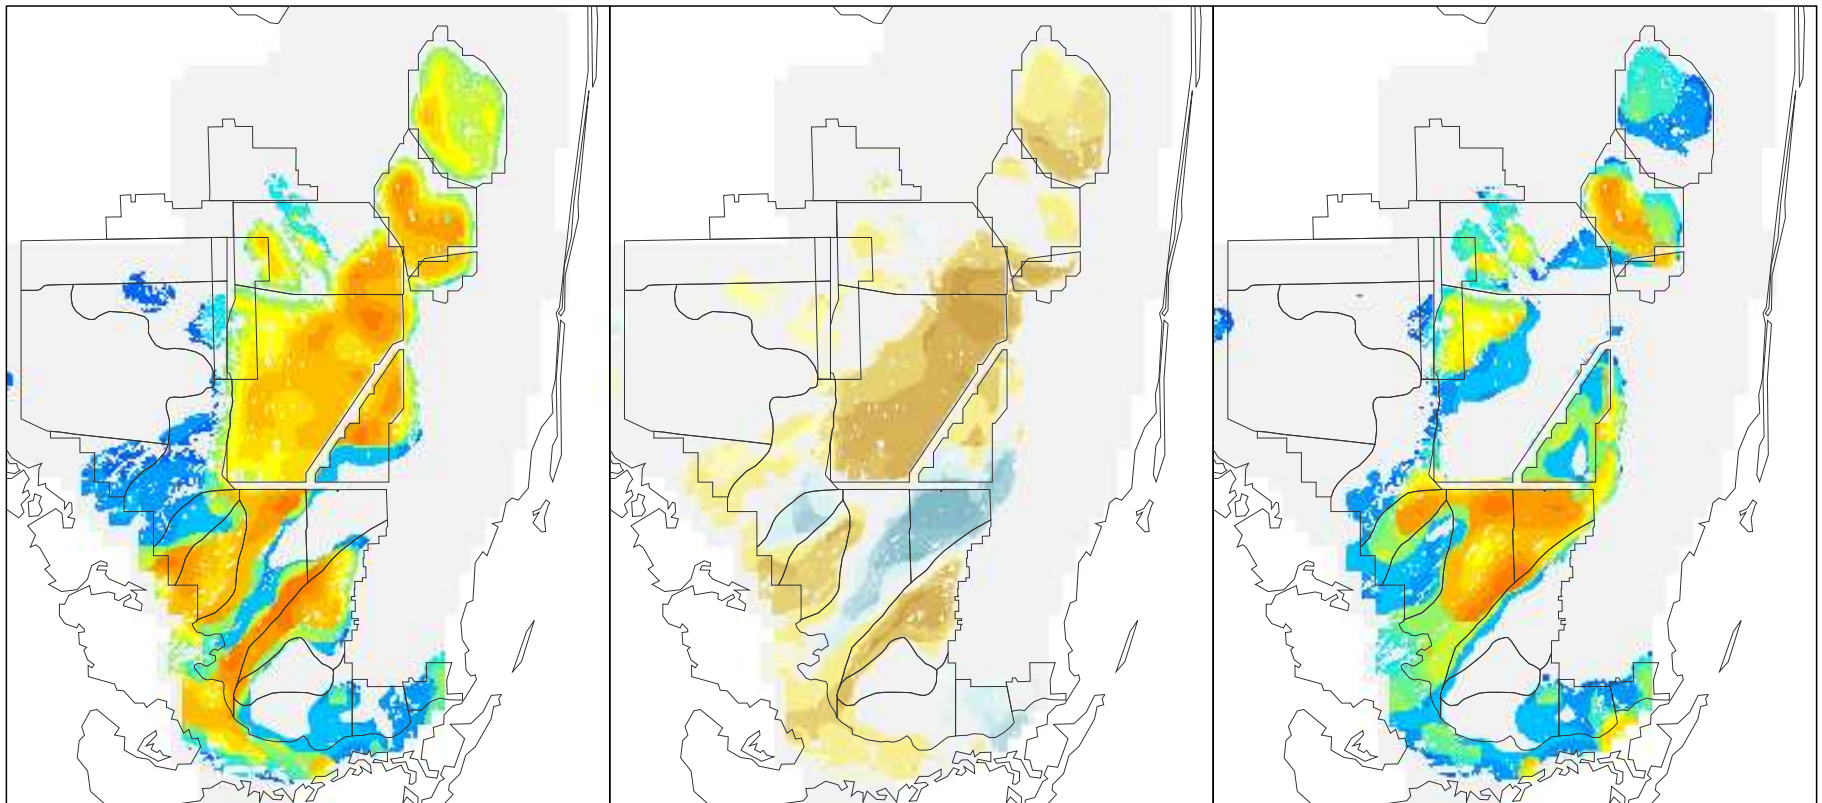

NSM Ver 4.6F

NSM Ver 4.6F – 2000B1 (2 mile)

2000B1 (2 mile)

Foraging Condition Index Value

Difference Legend

Long Legged Wading Bird Foraging Condition for the Year 1986