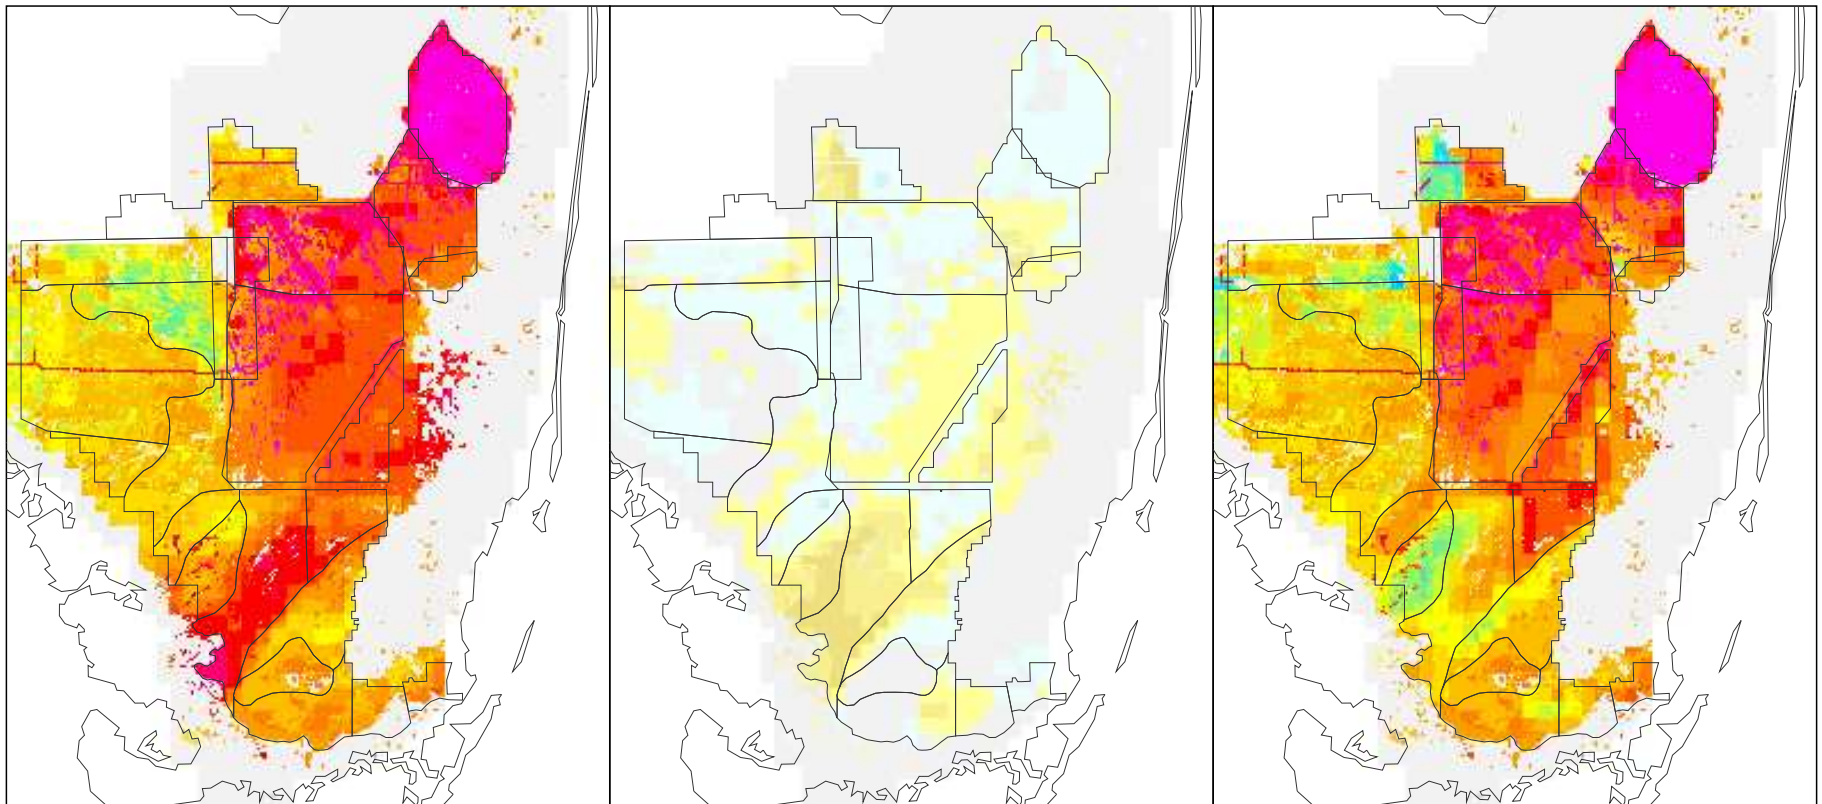

NSM Ver 4.6F

NSM Ver 4.6F - 2000B1 (2 mile)

2000B1 (2 mile)

Breeding Potential Index Value

Difference Legend

Alligator Breeding Potential for the Year 1986