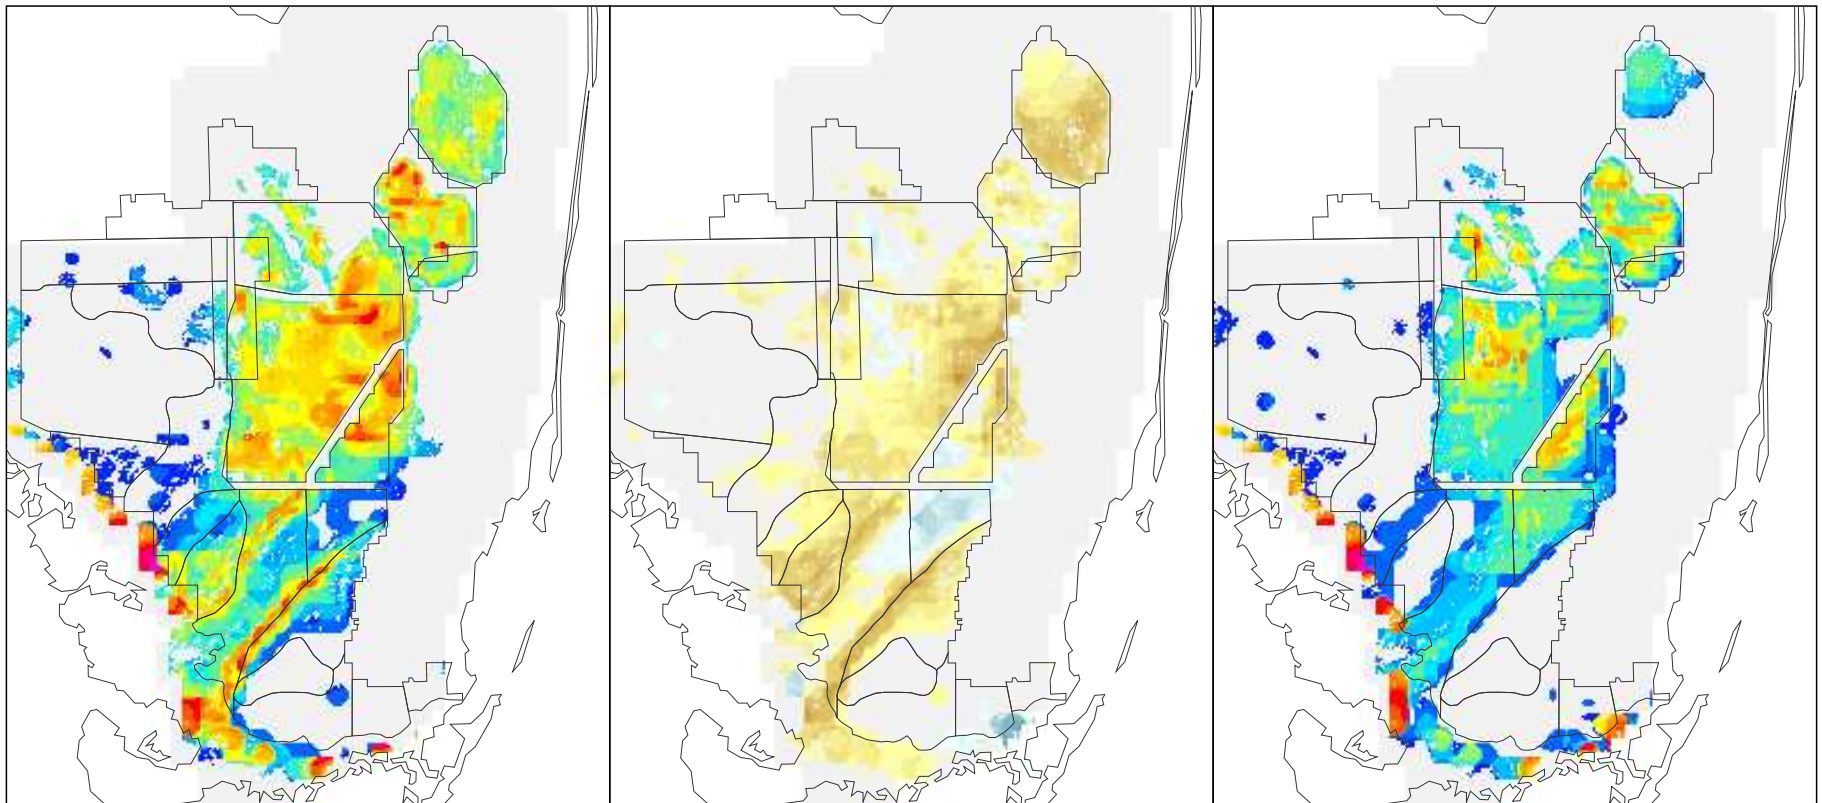

NSM Ver 4.6F

NSM Ver 4.6F - 2000B1 (2 mile)

2000B1 (2 mile)

Foraging Condition Index Value

Difference Legend

## Short Legged Wading Bird Foraging Condition for the Year 1985