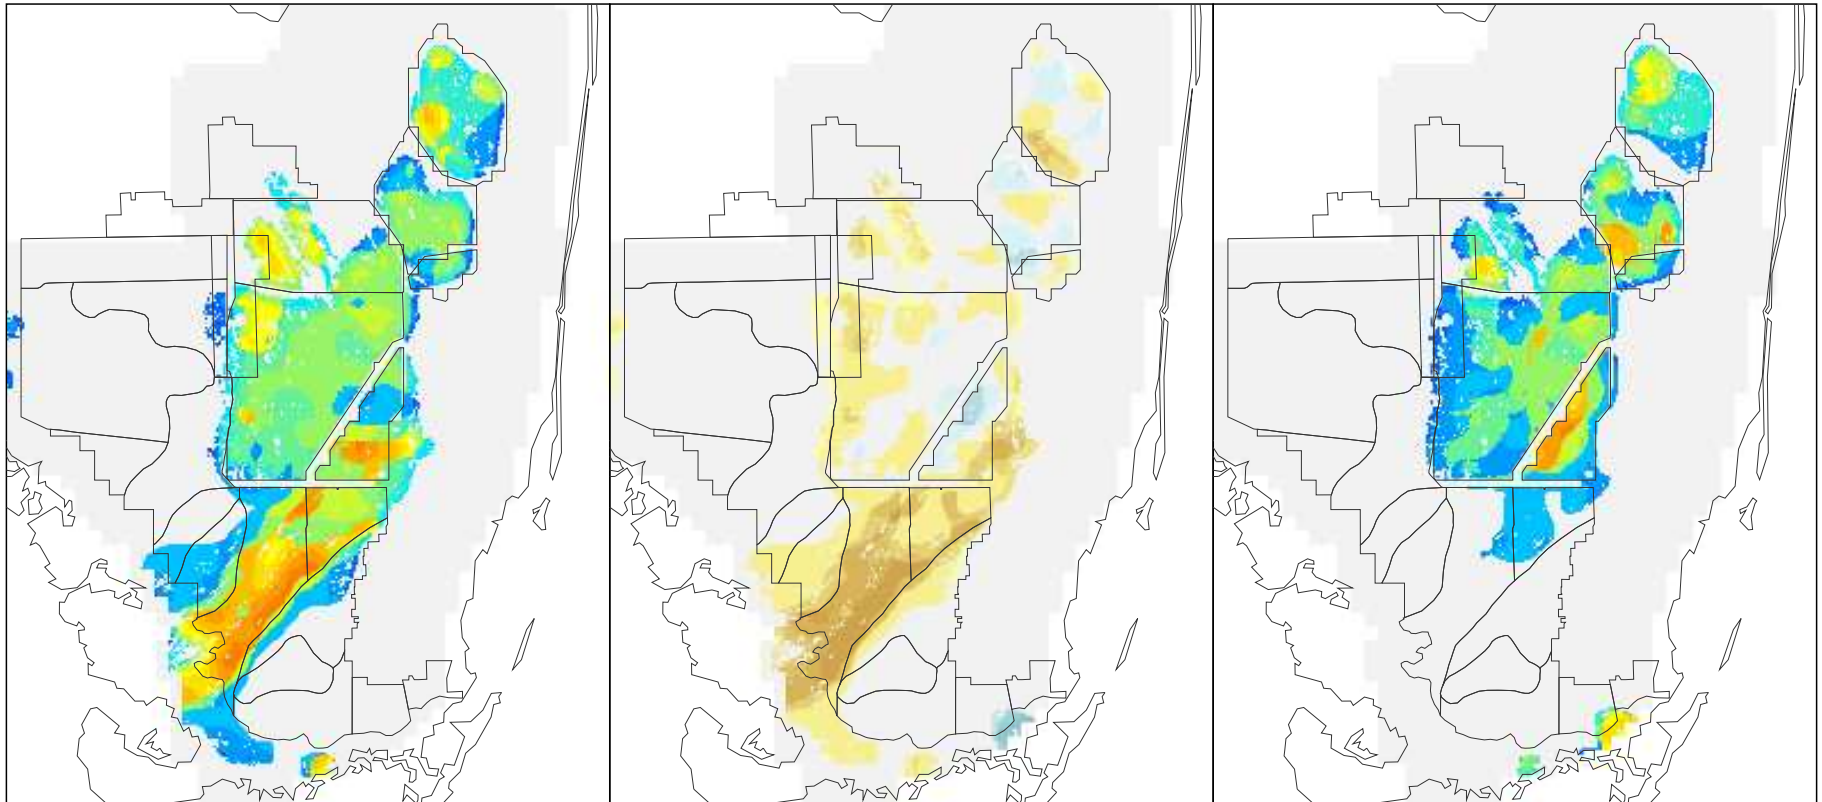

NSM Ver 4.6F

NSM Ver 4.6F – 2000B1 (2 mile)

2000B1 (2 mile)

Foraging Condition Index Value

Difference Legend

Long Legged Wading Bird Foraging Condition for the Year 1985