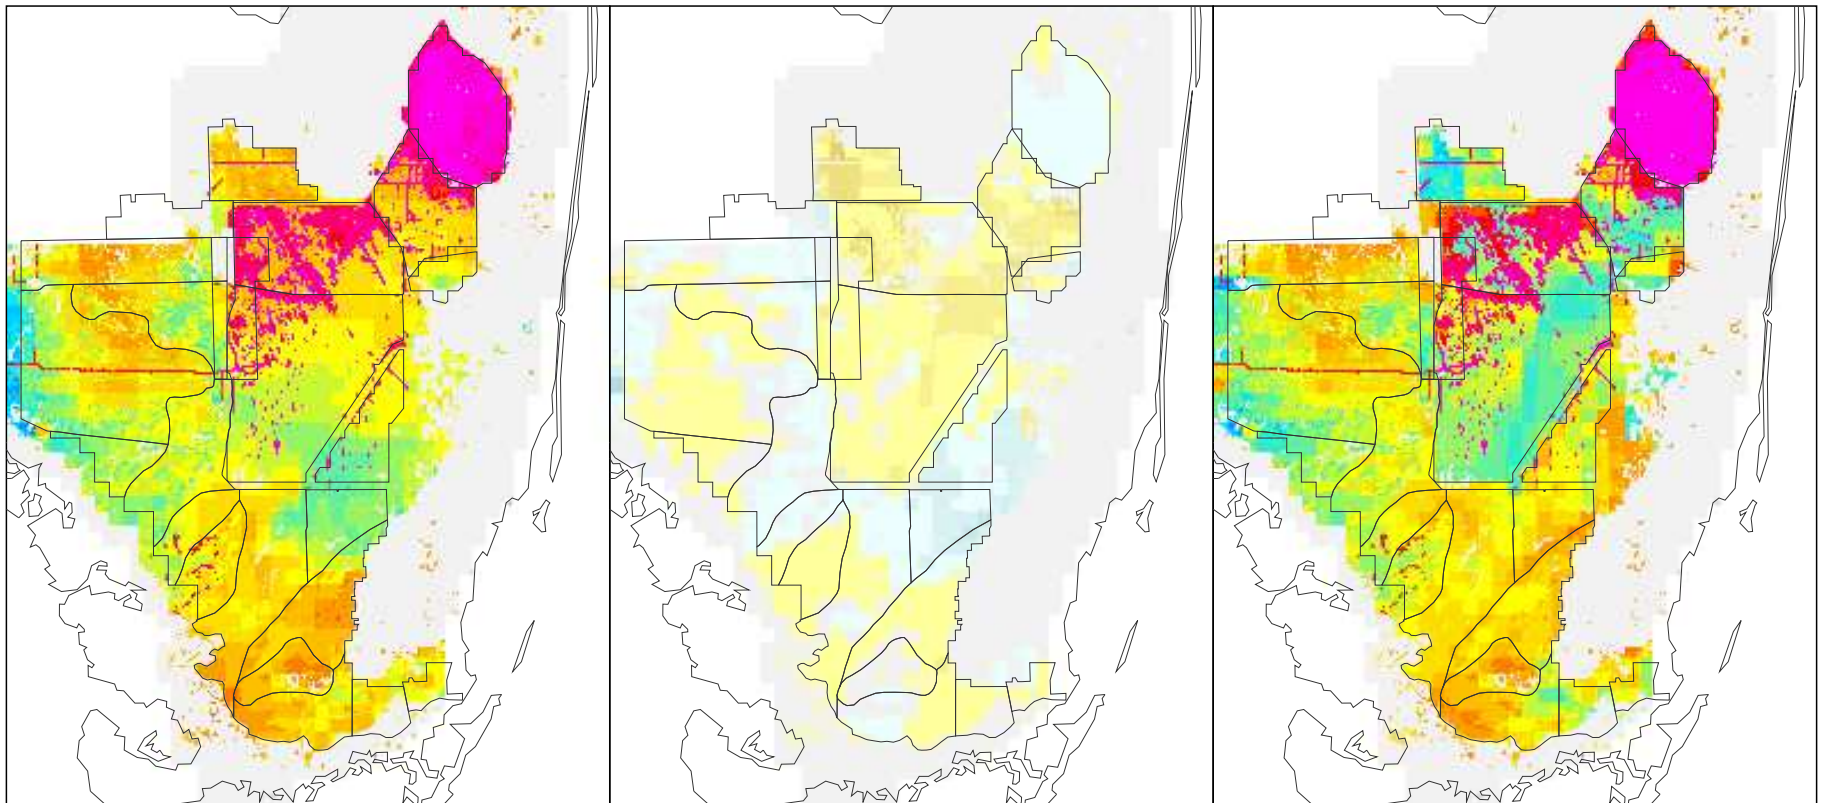

NSM Ver 4.6F

NSM Ver 4.6F – 2000B1 (2 mile)

2000B1 (2 mile)

Breeding Potential Index Value

Difference Legend

## Alligator Breeding Potential for the Year 1985