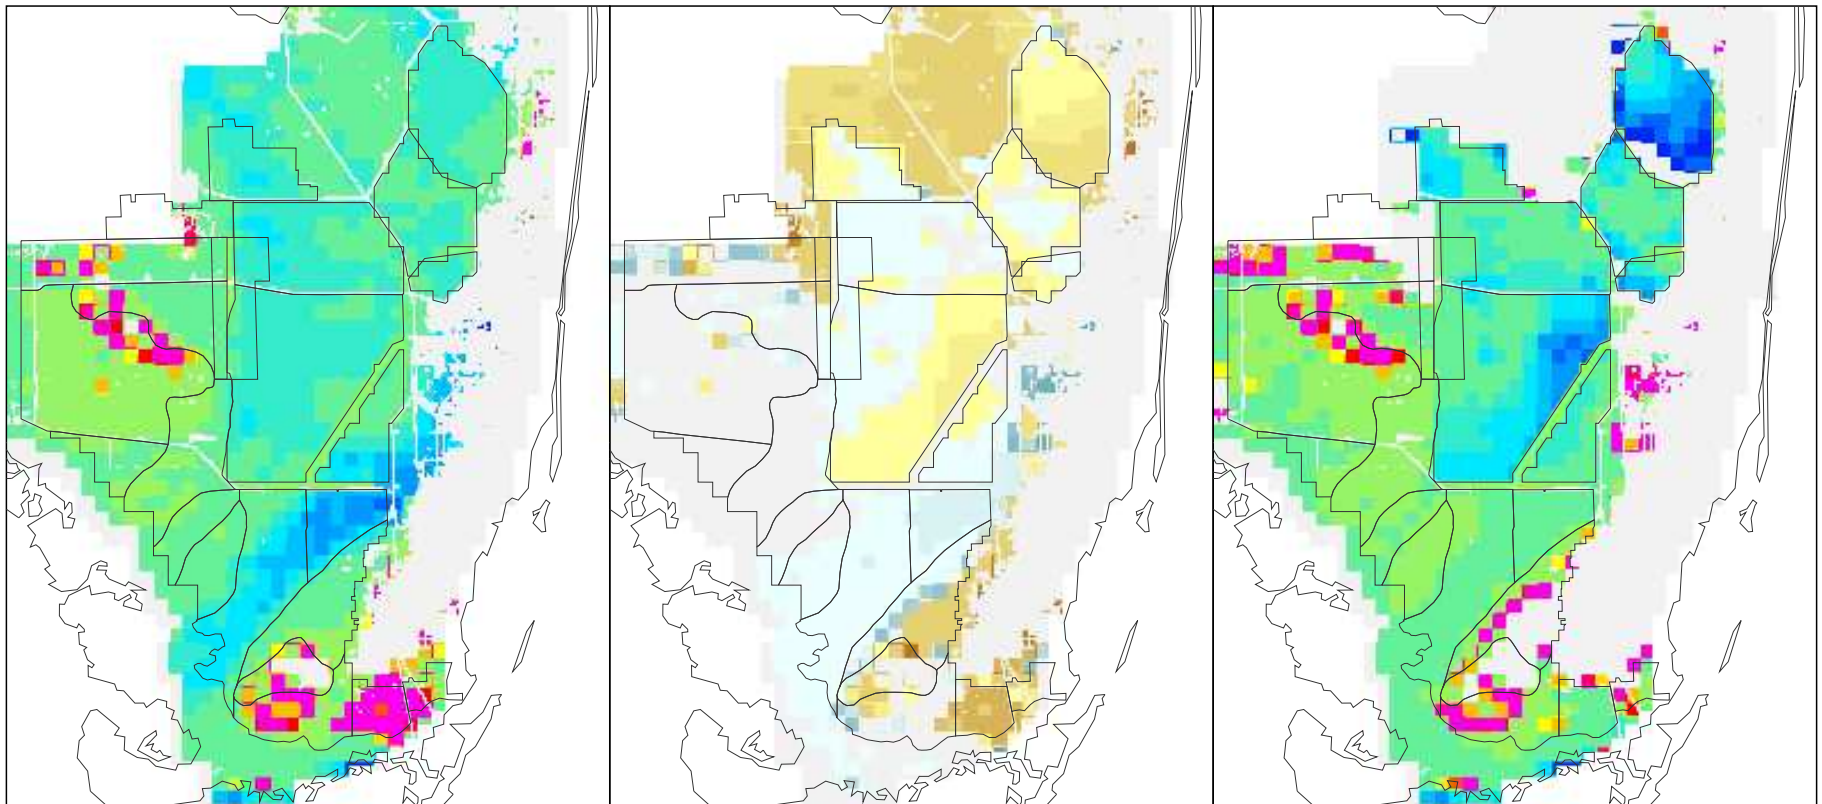

NSM Ver 4.6F

NSM Ver 4.6F – 2000B1 (2 mile)

2000B1 (2 mile)

Breeding Potential Index Value

Difference Legend

White-tailed Deer Breeding Potential for the Year 1985