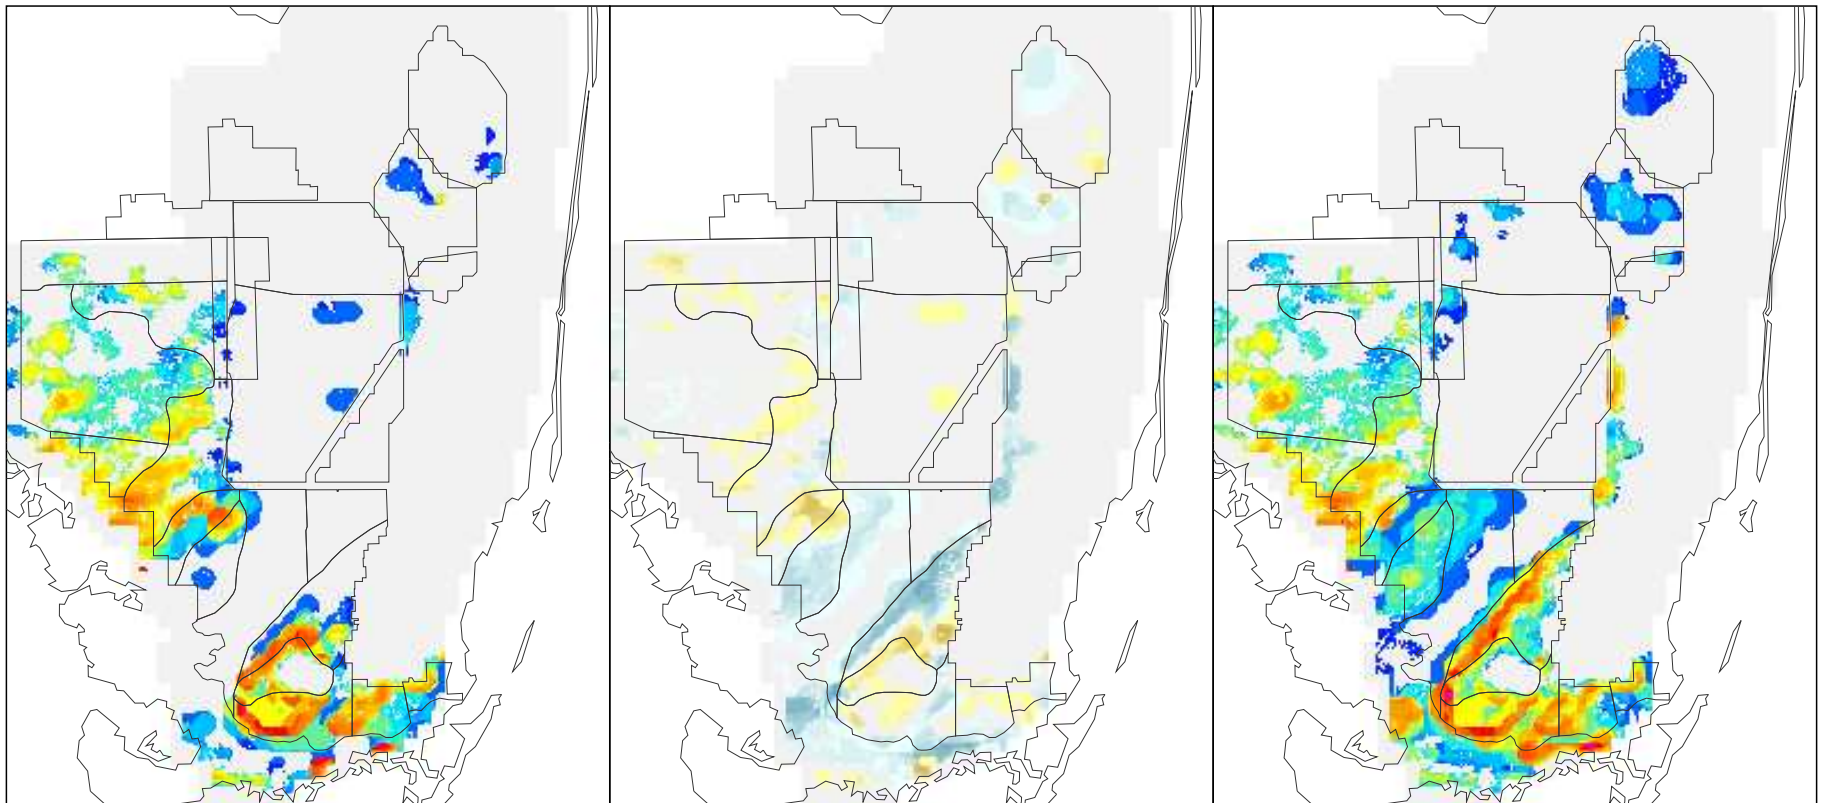

NSM Ver 4.6F

NSM Ver 4.6F – 2000B1 (2 mile)

2000B1 (2 mile)

Foraging Condition Index Value

Difference Legend

Short Legged Wading Bird Foraging Condition for the Year 1983