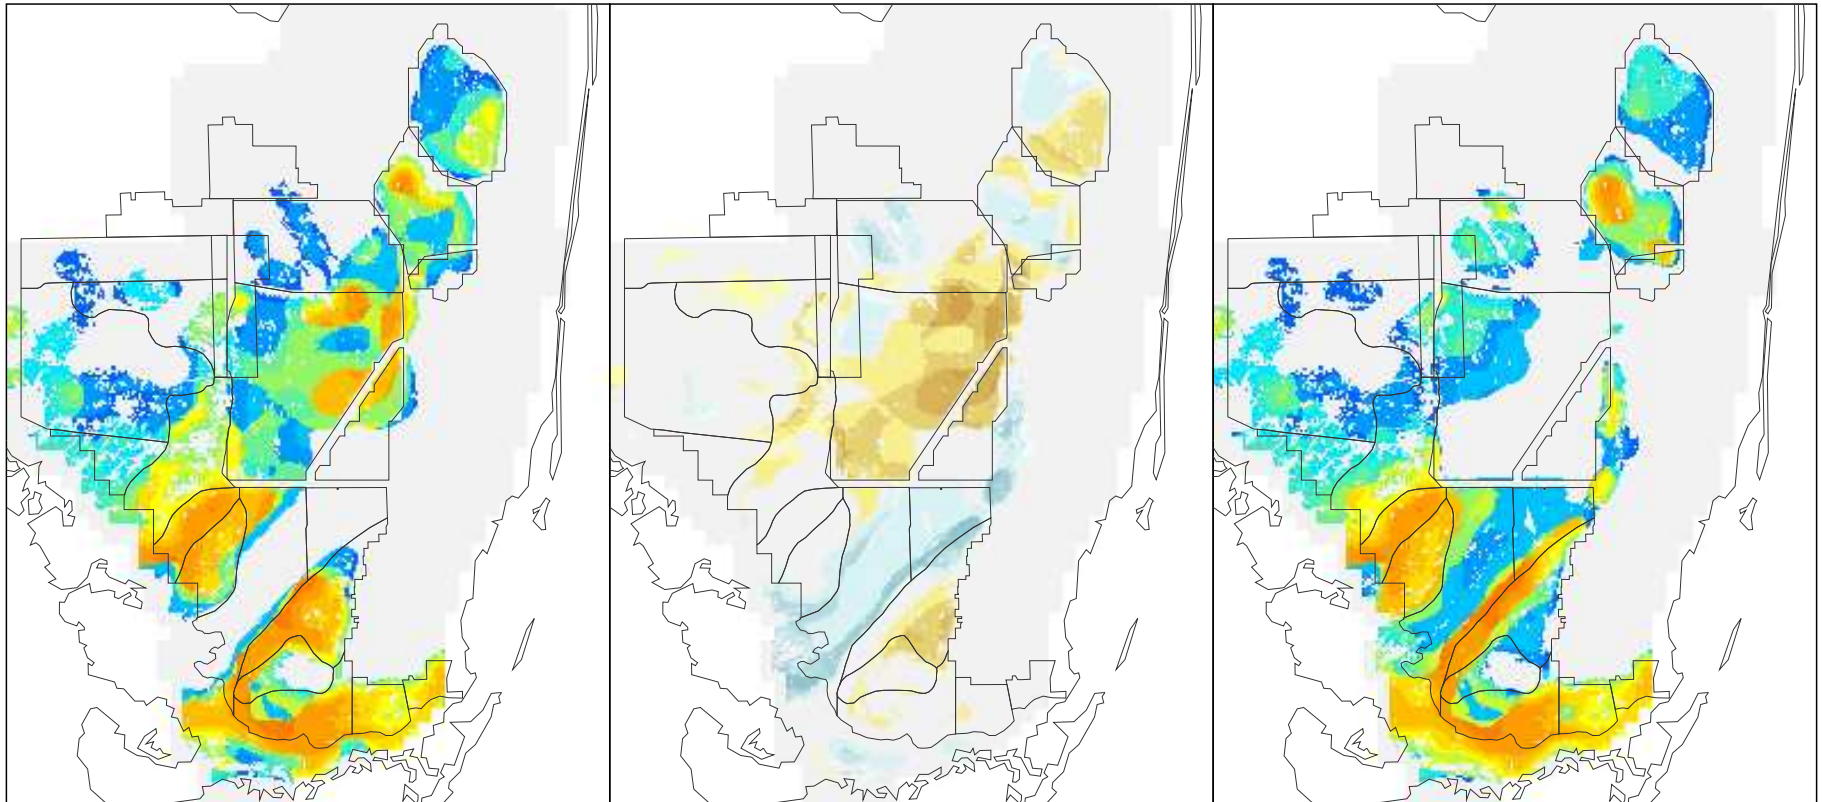

NSM Ver 4.6F

NSM Ver 4.6F – 2000B1 (2 mile)

2000B1 (2 mile)

Foraging Condition Index Value

Difference Legend

Long Legged Wading Bird Foraging Condition for the Year 1983