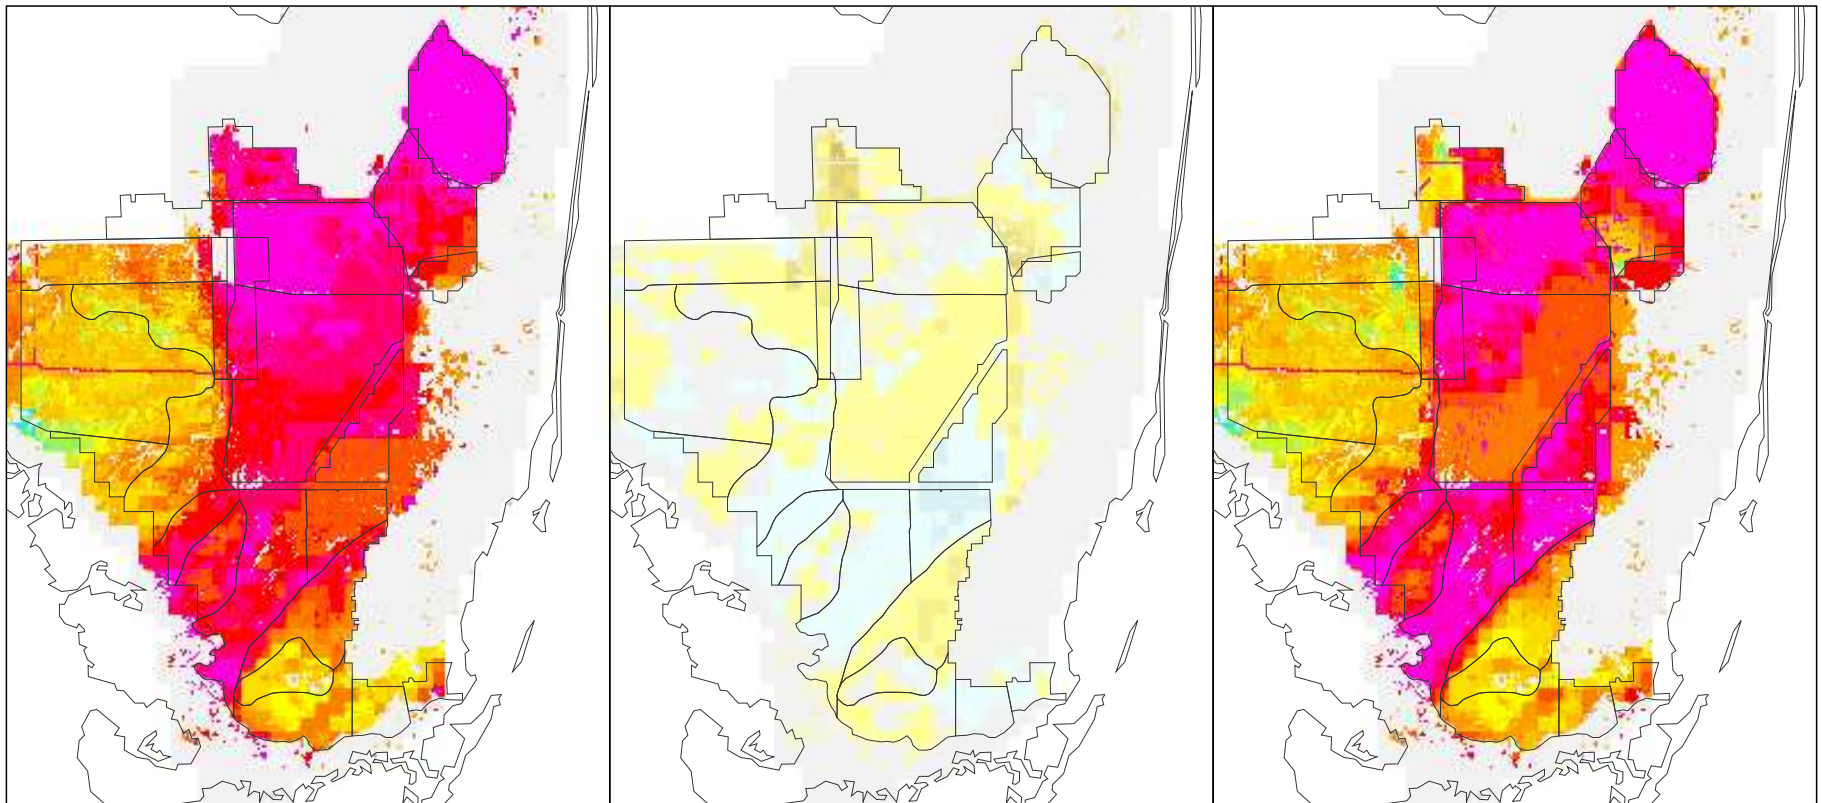

NSM Ver 4.6F

NSM Ver 4.6F – 2000B1 (2 mile)

2000B1 (2 mile)

Breeding Potential Index Value

Difference Legend

Alligator Breeding Potential for the Year 1983