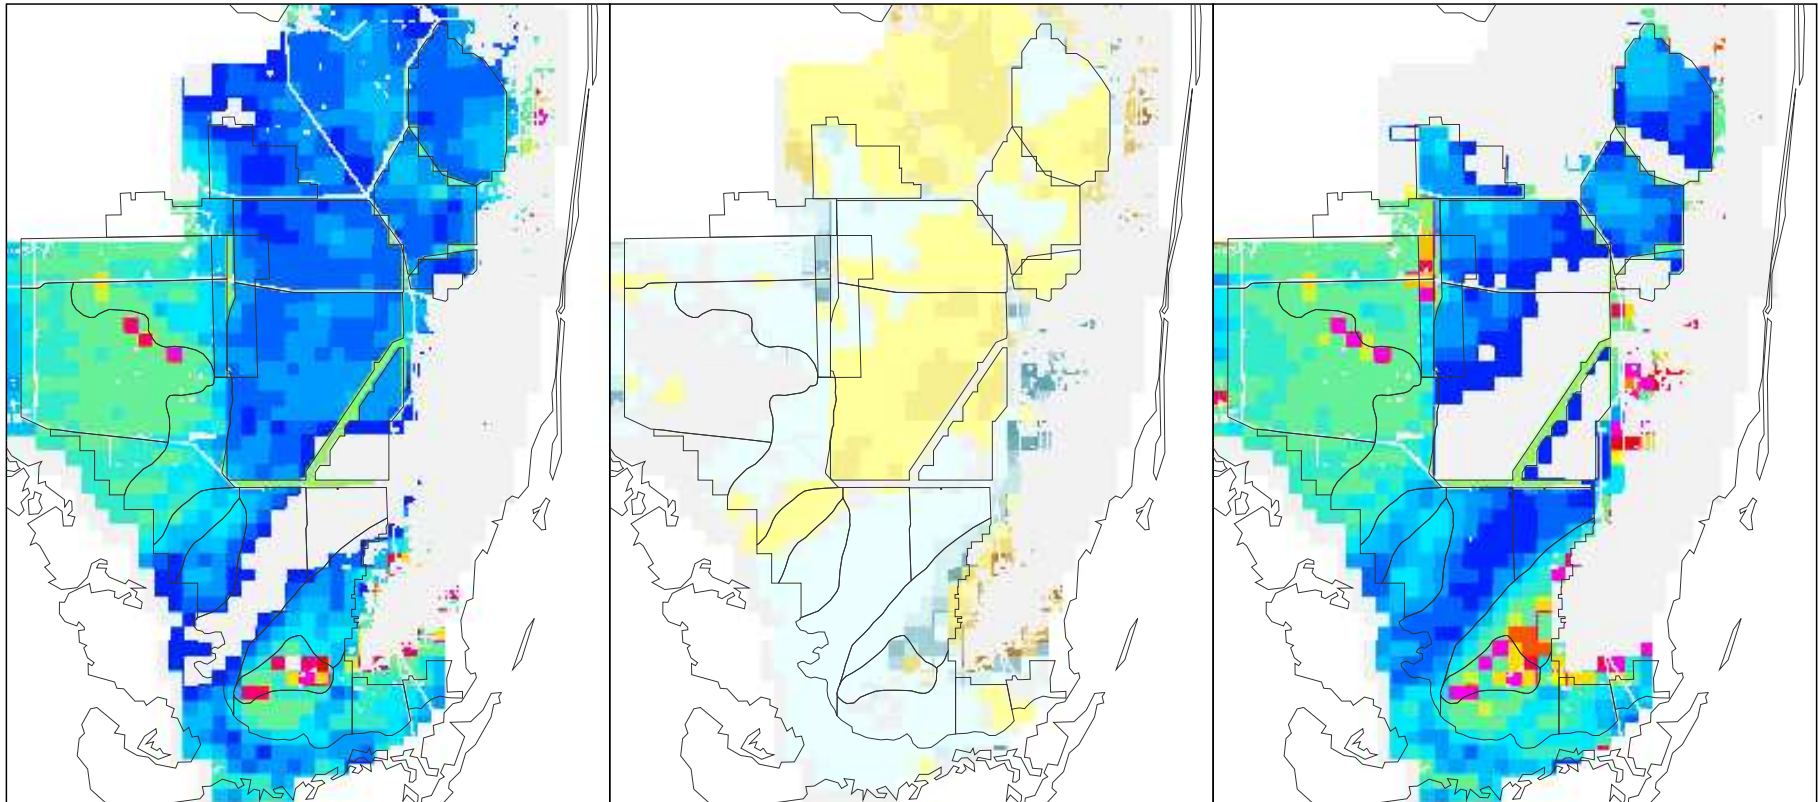

NSM Ver 4.6F

NSM Ver 4.6F – 2000B1 (2 mile)

2000B1 (2 mile)

Breeding Potential Index Value

Difference Legend

White-tailed Deer Breeding Potential for the Year 1983