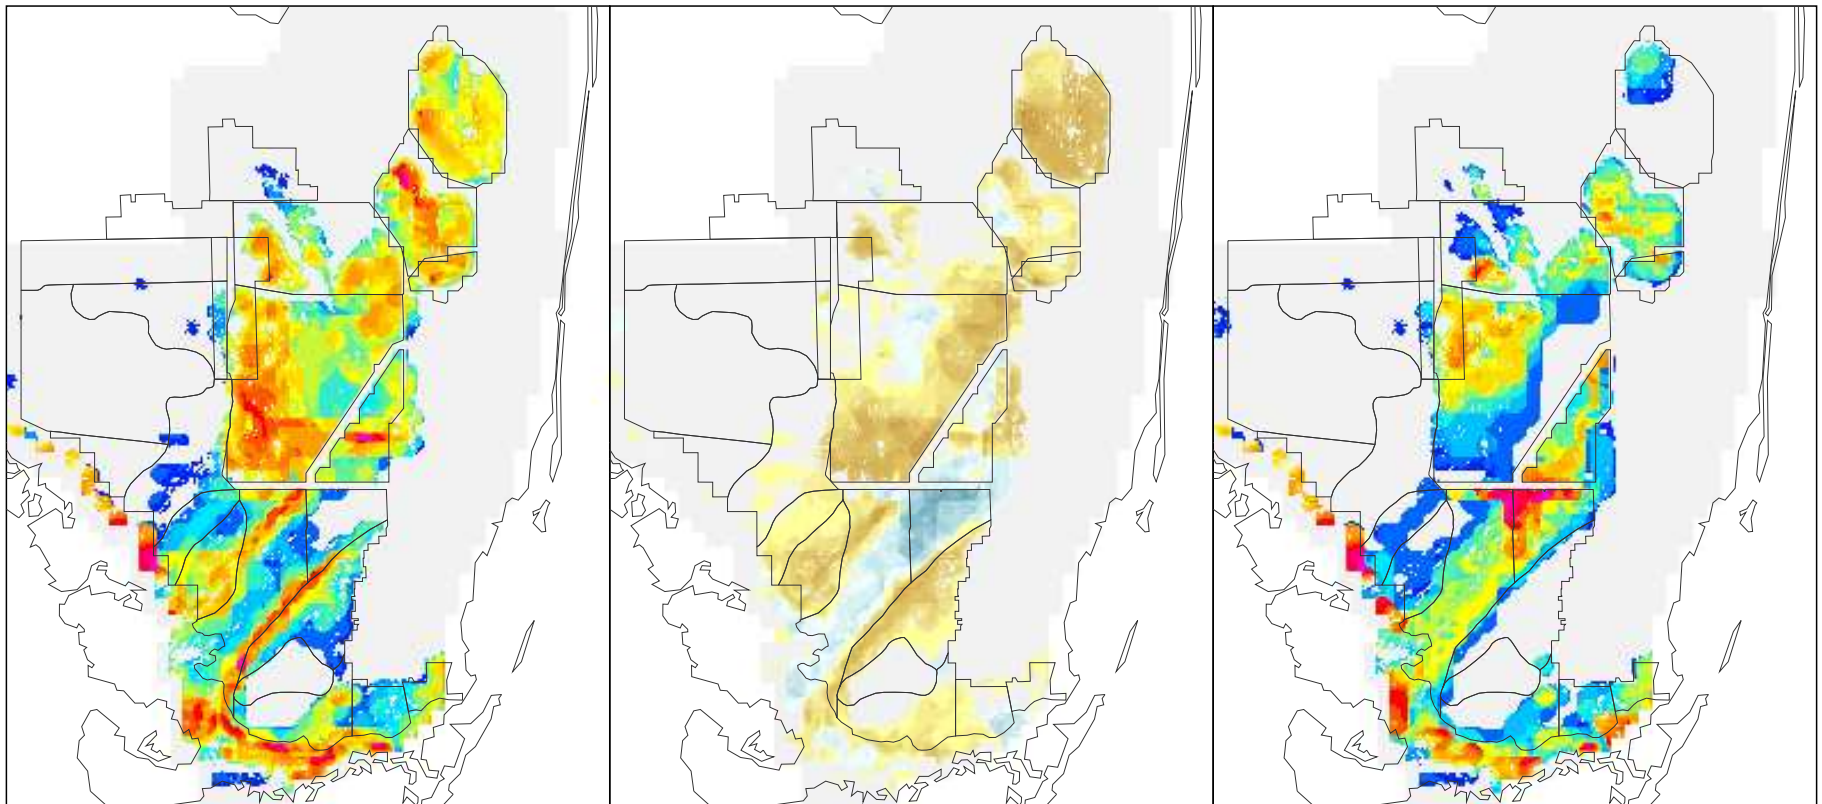

NSM Ver 4.6F

NSM Ver 4.6F – 2000B1 (2 mile)

2000B1 (2 mile)

Foraging Condition Index Value

Difference Legend

Short Legged Wading Bird Foraging Condition for the Year 1982